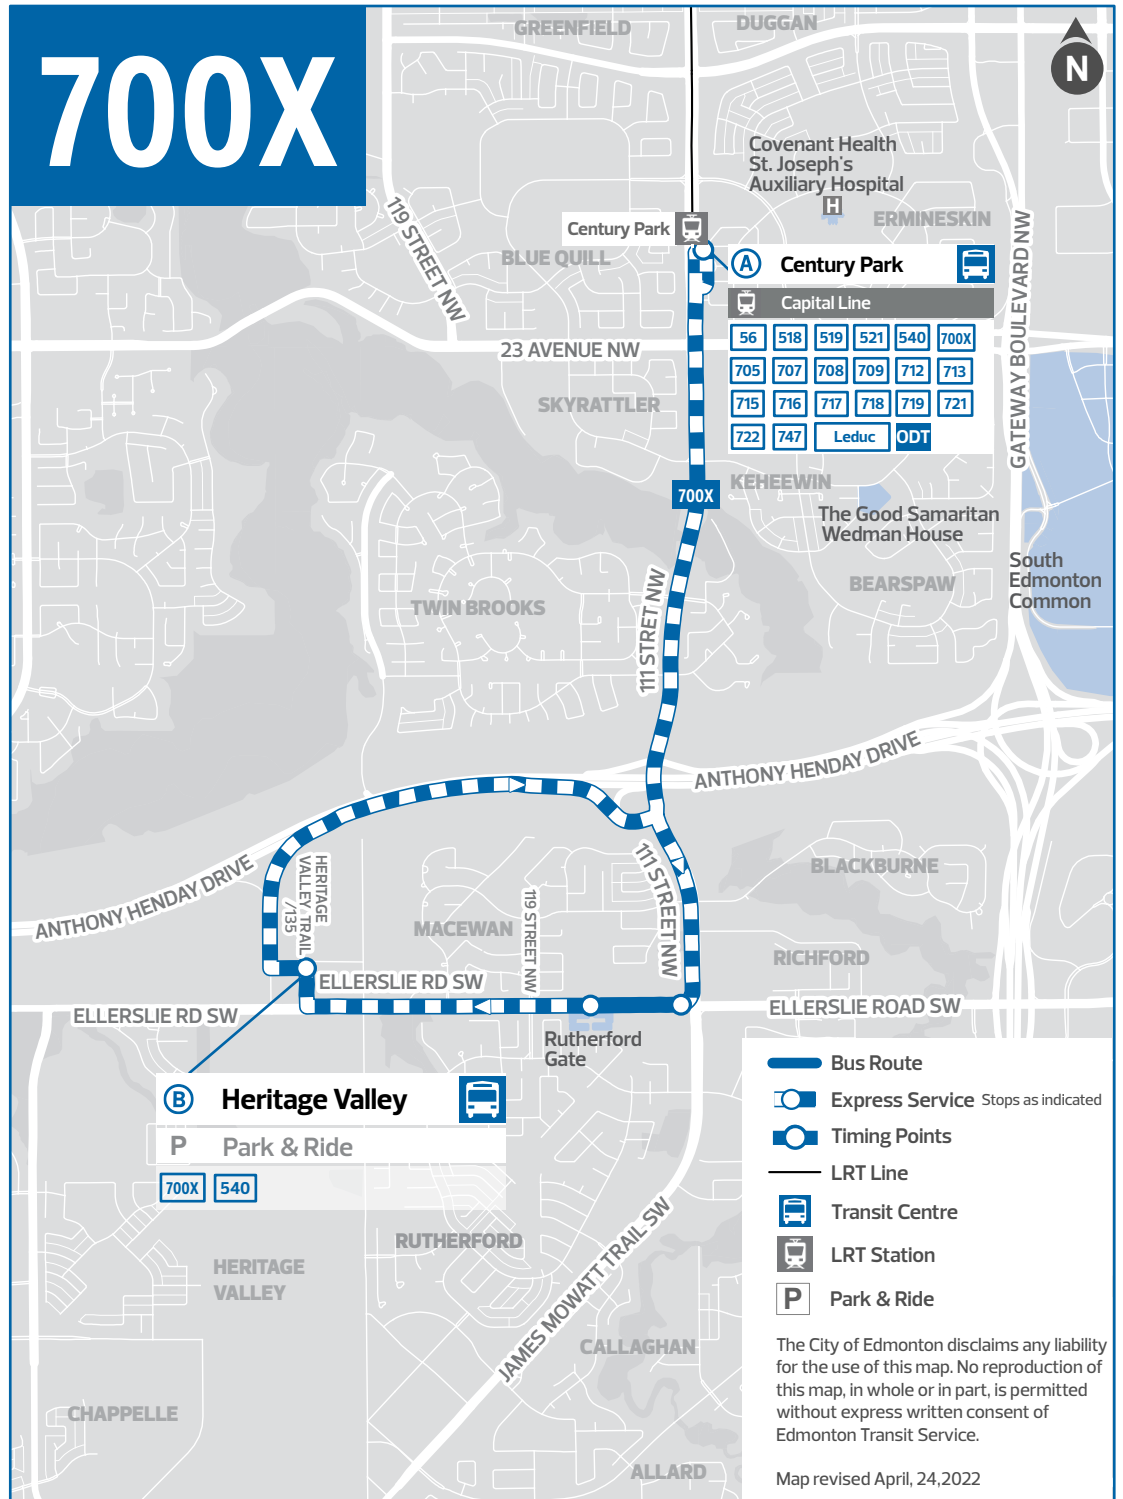

700x

MONDAY TO FRIDAY

HERITAGE VALLEY TO CENTURY PARK

Heritage Valley TC	Century Park TC
(B) → (A)	
5:00	5:09
5:10	5:19
5:20	5:29
5:30	5:39
5:40	5:49
5:50	5:59
6:00	6:09
6:10	6:19
6:20	6:29
6:30	6:41
6:40	6:51
6:50	7:01
7:00	7:11
7:10	7:21
7:20	7:31
7:30	7:41
7:40	7:51
7:50	8:01
8:00	8:11
8:10	8:21
8:20	8:31
8:30	8:41
8:40	8:51
8:50	9:01
9:00	9:11
9:10	9:21
9:20	9:31
9:30	9:41
9:40	9:51
9:50	10:01
10:00	10:11
10:10	10:21
10:20	10:31
10:30	10:41
10:40	10:51
10:50	11:01
11:00	11:11
11:10	11:21
11:20	11:31
11:30	11:41
11:40	11:51
11:50	12:01

CONTINUED ON NEXT PANEL

HERITAGE VALLEY TO CENTURY PARK

Heritage Valley TC	Century Park TC
(B) → (A)	
12:00	12:11
12:10	12:21
12:20	12:31
12:30	12:41
12:40	12:51
12:50	1:01
1:00	1:11
1:10	1:21
1:20	1:31
1:30	1:41
1:40	1:51
1:50	2:01
2:00	2:11
2:10	2:21
2:20	2:31
2:30	2:41
2:40	2:51
2:50	3:01
3:00	3:11
3:10	3:21
3:20	3:31
3:30	3:41
3:40	3:51
3:50	4:01
4:00	4:11
4:10	4:21
4:20	4:31
4:30	4:41
4:40	4:51
4:50	5:01
5:00	5:11
5:10	5:21
5:20	5:31
5:30	5:41
5:40	5:51
5:50	6:01
6:00	6:11
6:10	6:21
6:20	6:31
6:30	6:39
6:40	6:49
6:50	6:59

CONTINUED ON NEXT PANEL

HERITAGE VALLEY TO CENTURY PARK

Heritage Valley TC	Century Park TC
(B) → (A)	
7:00	7:09
7:10	7:19
7:20	7:29
7:30	7:39
7:40	7:49
7:50	7:59
8:00	8:09
8:10	8:19
8:20	8:29
8:30	8:39
8:40	8:49
8:50	8:59
9:00	9:09
9:10	9:19
9:20	9:29
9:30	9:39
9:40	9:49
9:50	9:59

TIMING POINTS

Bold text indicates p.m. time

TC = Transit Centre

The City of Edmonton disclaims any liability for the use of this map. No reproduction of this map, in whole or in part, is permitted without express written consent of Edmonton Transit Service.

Map revised April, 24, 2022