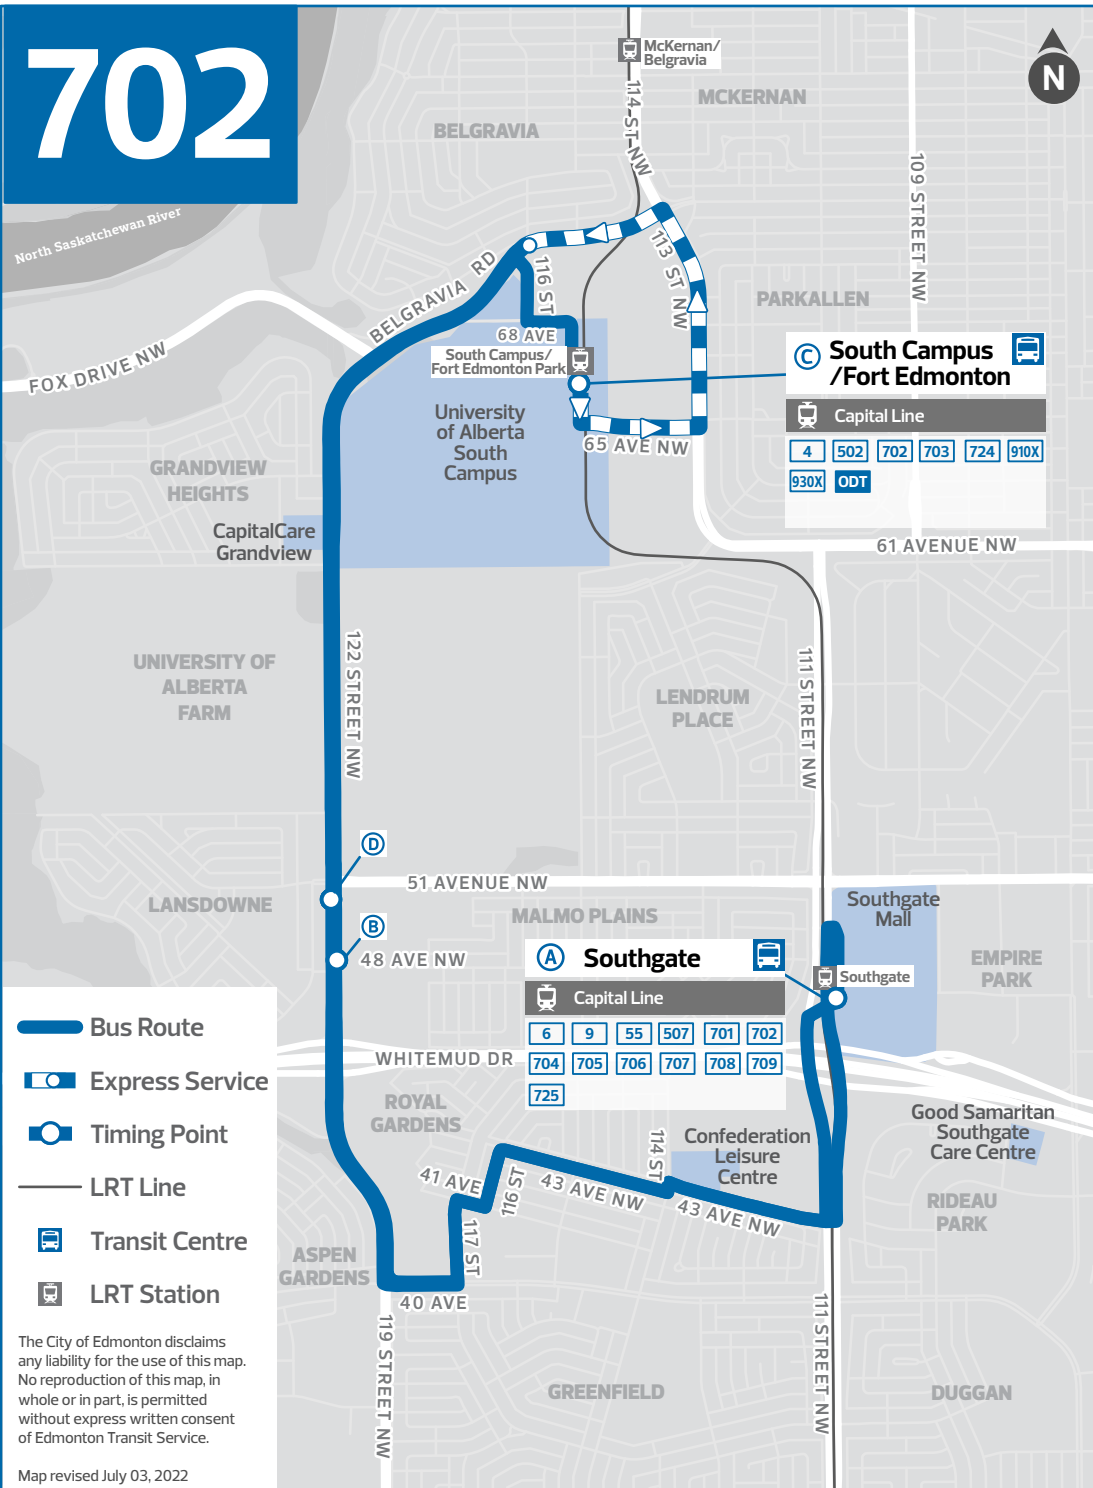

702

- Bus Route
- Express Service
- Timing Point
- LRT Line
- Transit Centre
- LRT Station

The City of Edmonton disclaims any liability for the use of this map. No reproduction of this map, in whole or in part, is permitted without express written consent of Edmonton Transit Service.

Map revised July 03, 2022

South Campus /Fort Edmonton

Capital Line

4	502	702	703	724	910X
930X	ODT				

Southgate

Capital Line

6	9	55	507	701	702
704	705	706	707	708	709
725					

ETS Real-Time

Track your bus anywhere anytime from your phone or computer using these recommended real-time tools: edmonton.ca/RealTime, Google Maps, third-party Transit app

ETS Text & Ride

Text the bus stop number to 31100 or bus stop # [space] bus route # to receive your bus schedule by text message.

SOUTHGATE TO SOUTH CAMPUS/FORT EDMONTON PARK

TIMING POINTS

CONTINUED ON NEXT PANEL

Bold text indicates p.m. time

TC = Transit Centre

Subject to change without notice