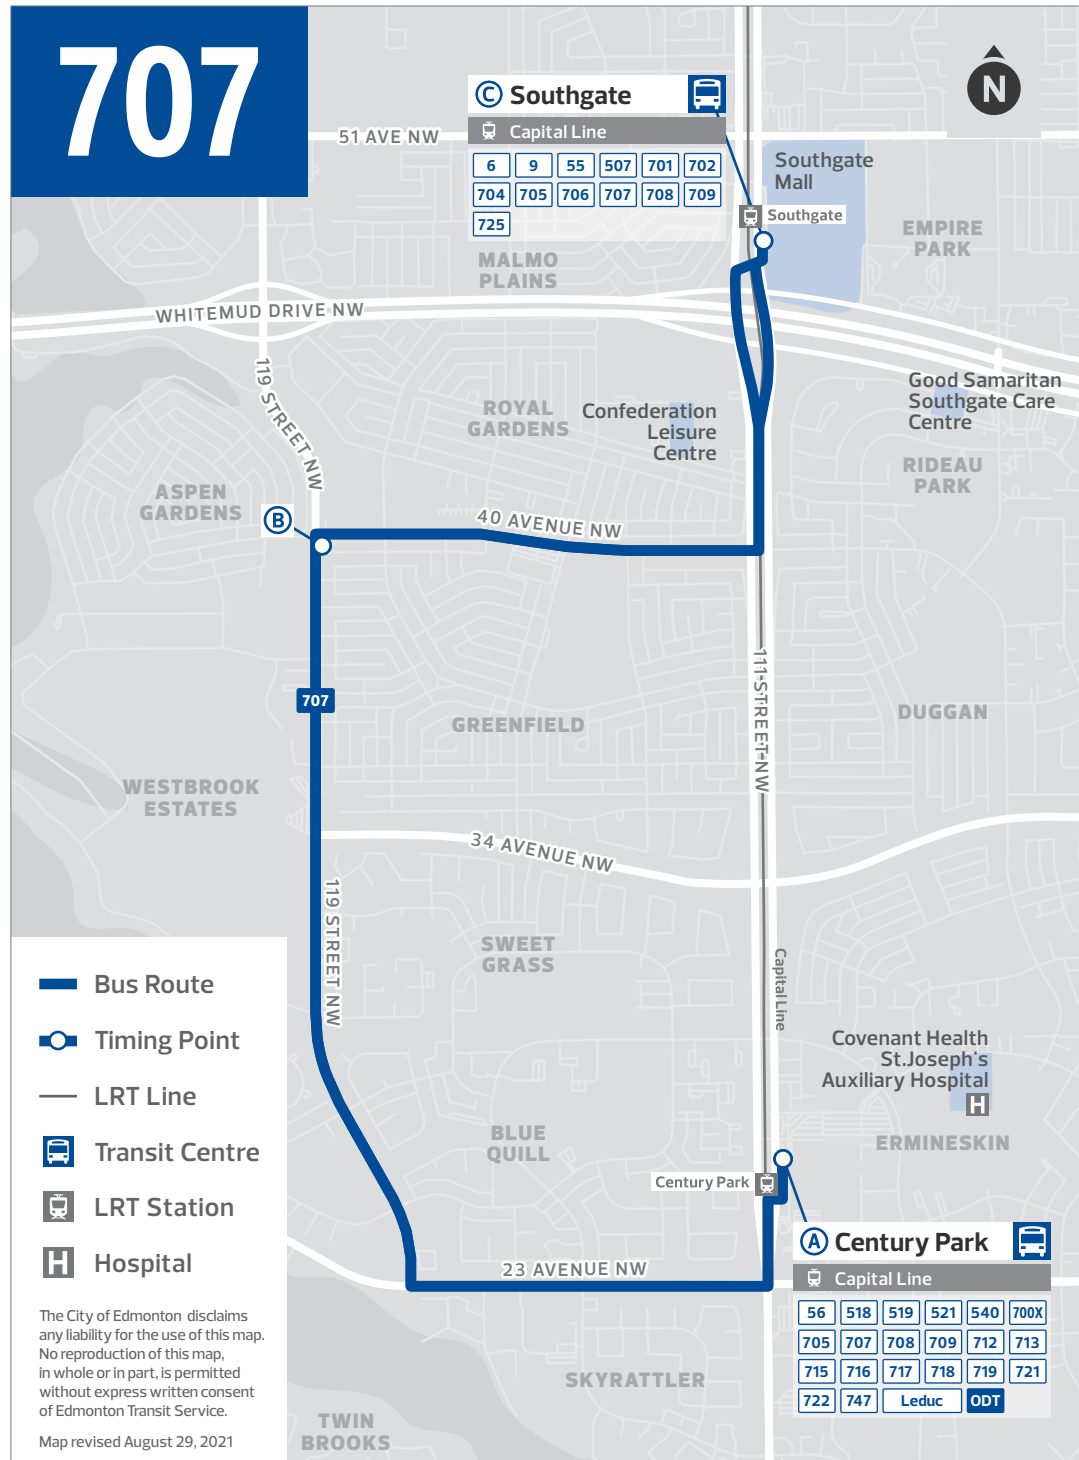

707

ETS Real-Time

Track your bus anywhere anytime from your phone or computer using these recommended real-time tools: edmonton.ca/RealTime, Google Maps, third-party Transit app

ETS Text & Ride

Text the bus stop number to 31100 or bus stop # [space] bus route # to receive your bus schedule by text message.

TIMING POINTS

707 SUNDAY		
CENTURY PARK TO SOUTHGATE		
Century Park TC	119 St & 40 Ave	Southgate TC
5:51	5:57	6:03
6:51	6:57	7:03
7:51	7:57	8:03
8:51	8:57	9:04
9:51	9:58	10:05
10:21	10:28	10:35
10:51	10:58	11:05
11:21	11:28	11:35
11:51	11:58	12:05
12:21	12:28	12:35
12:51	12:58	1:05
1:21	1:28	1:35
1:51	1:58	2:05
2:21	2:28	2:35
2:51	2:58	3:05
3:21	3:28	3:35
3:51	3:58	4:05
4:21	4:28	4:35
4:51	4:58	5:04
5:21	5:27	5:33
5:51	5:57	6:03
6:21	6:27	6:33
6:51	6:57	7:03
7:48	7:54	8:00
8:48	8:54	9:00
9:48	9:54	10:00
10:48	10:54	11:00

SOUTHGATE TO CENTURY PARK		
Southgate TC	119 St & 40 Ave	Century Park TC
6:15	6:20	6:28
7:15	7:20	7:28
8:15	8:20	8:28
9:15	9:21	9:29
10:12	10:18	10:26
10:42	10:48	10:56
11:12	11:18	11:26
11:42	11:48	11:56
12:12	12:18	12:26
12:42	12:48	12:56
1:12	1:18	1:26
1:42	1:48	1:56
2:12	2:18	2:26
2:42	2:48	2:56
3:12	3:18	3:26
3:42	3:48	3:56
4:12	4:18	4:26
4:42	4:48	4:56
5:12	5:17	5:25
5:42	5:47	5:55
6:12	6:17	6:25
6:42	6:47	6:55
7:12	7:17	7:25
8:12	8:17	8:25
9:12	9:17	9:25
10:12	10:17	10:25
11:12	11:17	11:25