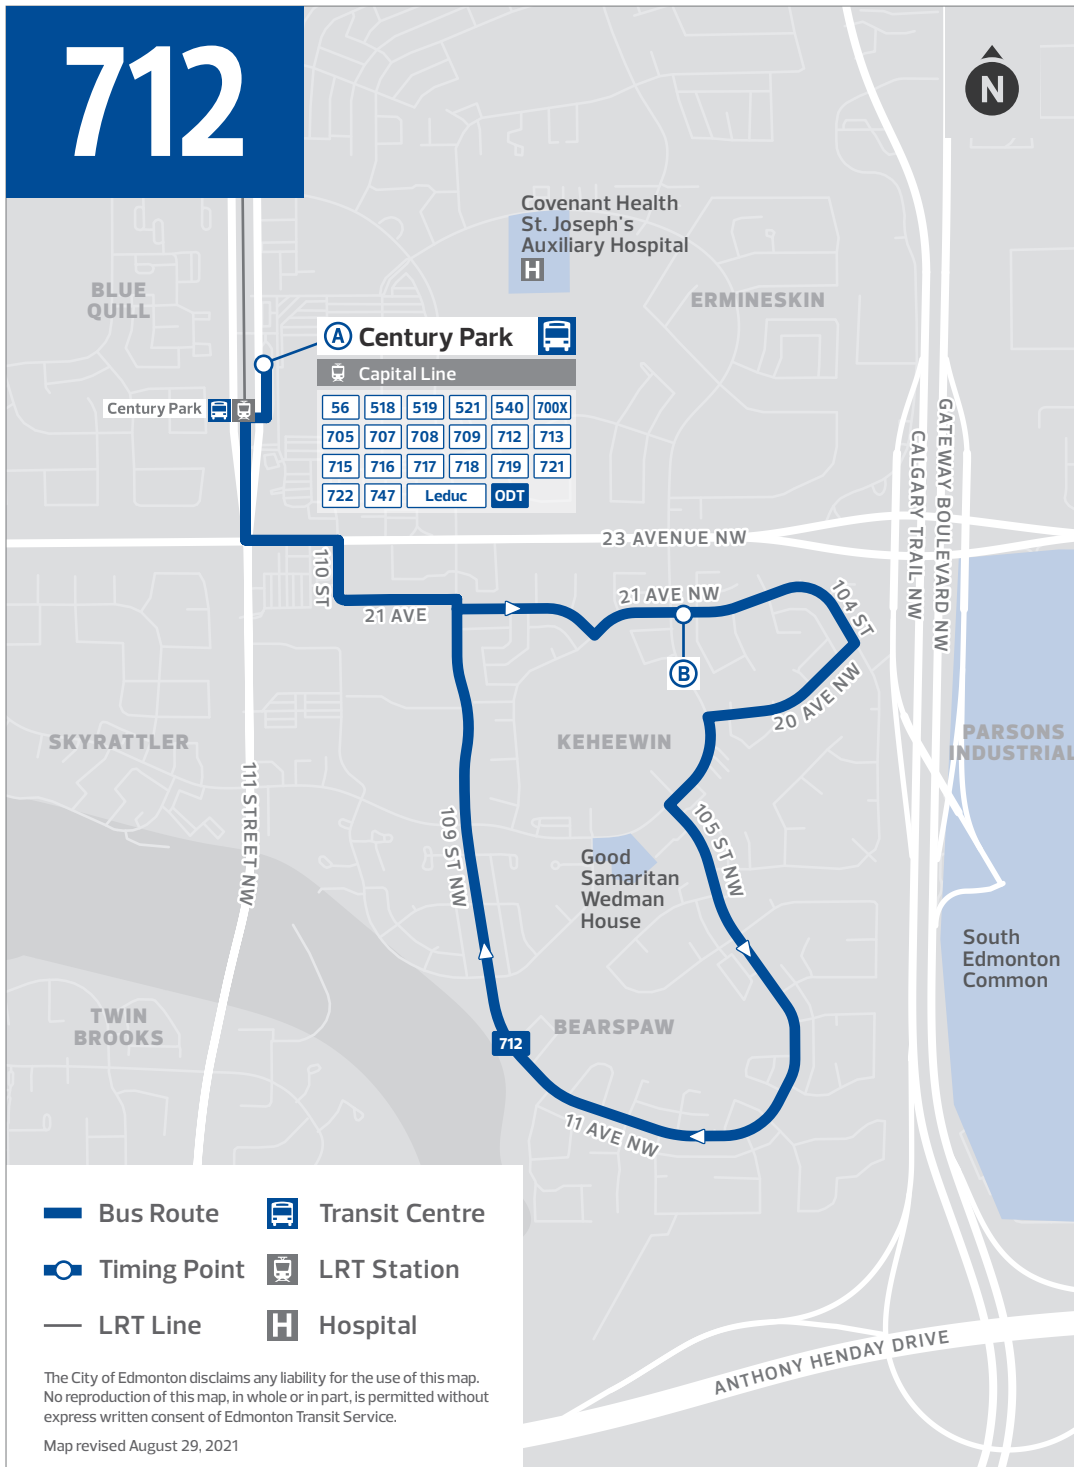

712

- Bus Route
- Timing Point
- LRT Line
- Transit Centre
- LRT Station
- Hospital

The City of Edmonton disclaims any liability for the use of this map. No reproduction of this map, in whole or in part, is permitted without express written consent of Edmonton Transit Service.

Example

For the schedule below, to arrive at **102 St & MacDonald Drive** for **7:56 a.m.**, you will need to board the bus at **Capilano Transit Centre** no later than **7:35 a.m.**

- ① ROUTE NUMBER
- ② DAY OF THE WEEK
- ③ LOCATION / TIMING POINTS
- ④ MAP MARKERS

1			2 SUNDAY		
CAPILANO TO DOWNTOWN			CAPILANO TO DOWNTOWN		
③ Capilano TC	79 St & 106 Ave	102 St & MacDonald Dr	Capilano TC	79 St & 106 Ave	102 St & MacDonald Dr
5:35	5:43	5:56	5:20	5:28	5:41
5:55	6:03	6:16	5:35	5:43	5:56
6:15	6:23	6:36	5:50	5:58	6:11
6:35	6:43	6:56	6:05	6:13	6:26
6:55	7:03	7:16	6:20	6:28	6:41
7:15	7:23	7:36	6:35	6:43	6:56
7:35	7:43	7:56	6:50	6:58	7:11
7:55	8:03	8:16	7:05	7:13	7:26
8:15	8:23	8:36	7:25	7:33	7:46
8:35	8:43	8:56	7:45	7:53	8:06
8:55	9:03	9:16	8:05	8:13	8:26
9:15	9:25	9:39	8:25	8:33	8:46
9:35	9:44	9:58	8:45	8:53	9:06
9:55	10:05	10:19	9:05	9:13	9:26
10:15	10:24	10:38	9:25	9:33	9:46
10:35	10:45	10:59	9:45	9:53	10:06
10:50	10:59	11:13	10:05	10:13	10:26
11:05	11:15	11:29	10:25	10:33	10:46
11:20	11:30	11:43	10:45	10:53	11:06

For more information visit edmonton.ca/transit.

SCHEDULE GUIDE