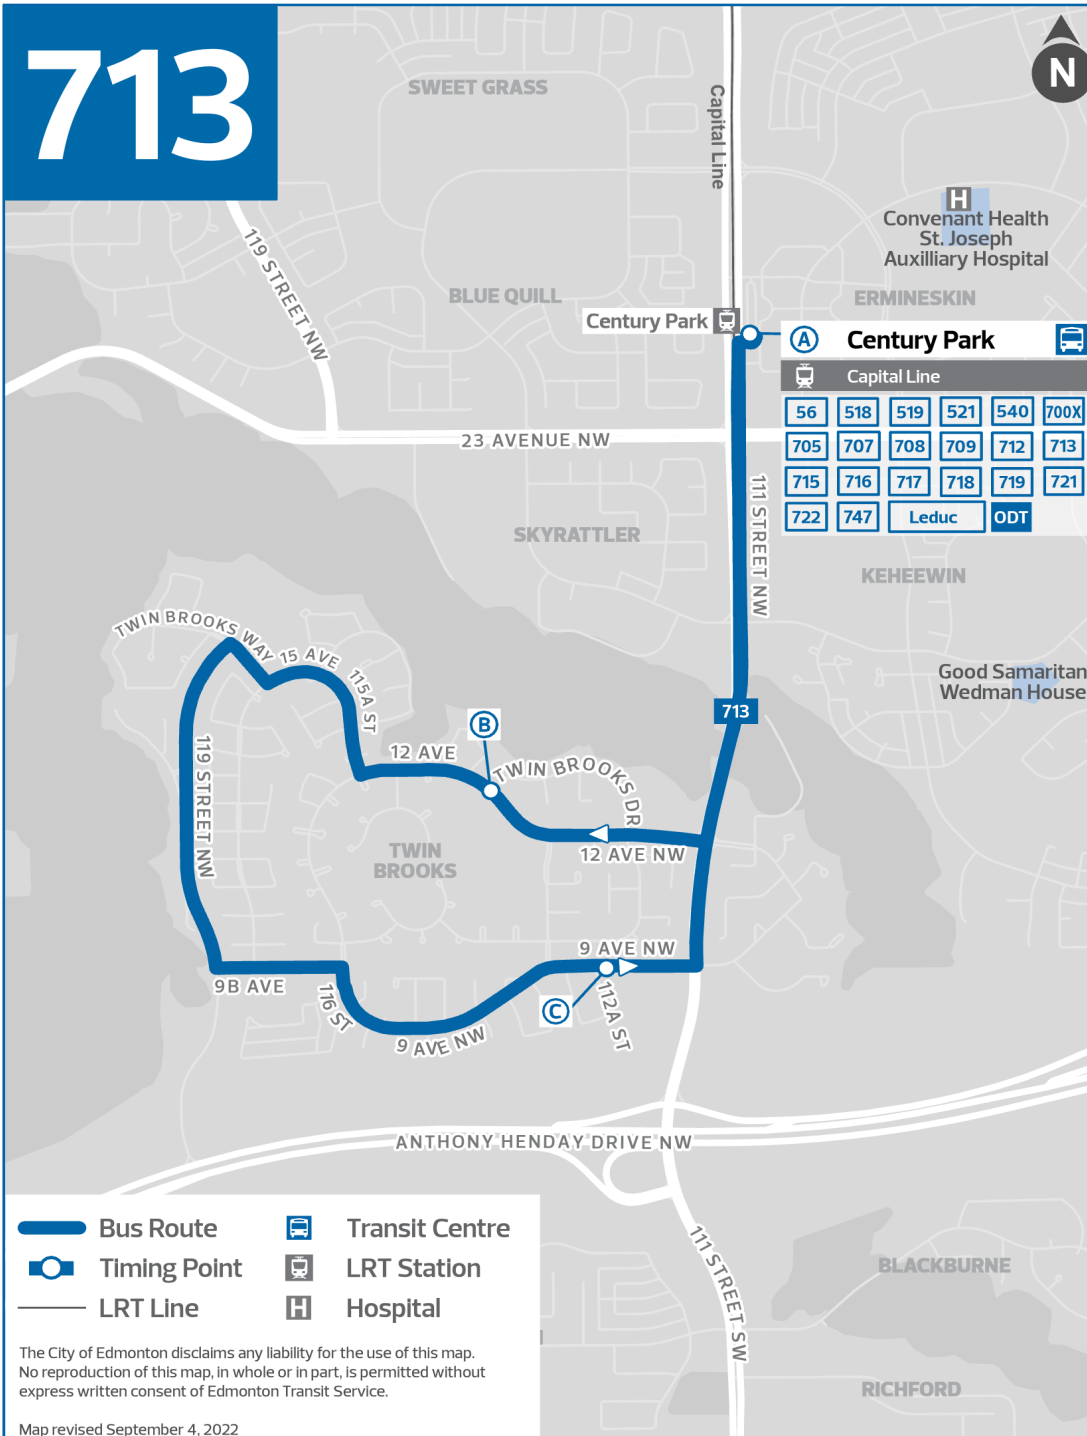

713

ETS Real-Time

Track your bus anywhere anytime from your phone or computer using these recommended real-time tools: edmonton.ca/RealTime, Google Maps, third-party Transit app

ETS Text & Ride

Text the bus stop number to 31100 or bus stop # [space] bus route # to receive your bus schedule by text message.

TIMING POINTS

713

SUNDAY

CENTURY PARK TO TWIN BROOKS		TWIN BROOKS TO CENTURY PARK	
Century Park TC	Twin Brooks Dr & 12 Ave	Twin Brooks Dr & 12 Ave	Century Park TC
8:00	8:04	8:04	8:16
9:00	9:05	9:05	9:18
10:00	10:05	10:05	10:18
10:30	10:35	10:35	10:48
11:00	11:05	11:05	11:18
11:30	11:35	11:35	11:48
12:00	12:05	12:05	12:18
12:30	12:35	12:35	12:48
1:00	1:05	1:05	1:18
1:30	1:35	1:35	1:48
2:00	2:05	2:05	2:18
2:30	2:35	2:35	2:48
3:00	3:05	3:05	3:18
3:30	3:35	3:35	3:48
4:00	4:05	4:05	4:18
4:30	4:35	4:35	4:48
5:00	5:04	5:04	5:17
5:30	5:34	5:34	5:47
6:00	6:04	6:04	6:17
6:30	6:34	6:34	6:47
7:00	7:04	7:04	7:17
8:00	8:04	8:04	8:17
9:00	9:04	9:04	9:17
10:00	10:04	10:04	10:17

Reading across the row tells you the time required for the bus to travel between timing points.

Example

For the schedule below, to arrive at **102 St & MacDonald Drive** for **7:56 a.m.**, you will need to board the bus at **Capilano Transit Centre** no later than **7:35 a.m.**

- ① ROUTE NUMBER
- ② DAY OF THE WEEK
- ③ LOCATION / TIMING POINTS
- ④ MAP MARKERS

①	② SUNDAY		
	CAPILANO TO DOWNTOWN		CAPILANO TO DOWNTOWN
	Capilano TC	79 St & 106 Ave	102 St & MacDonald Dr
④			
	5:35	5:43	5:56
	5:55	6:03	6:16
	6:15	6:23	6:36
	6:35	6:43	6:56
	6:55	7:03	7:16
	7:15	7:23	7:36
	7:35	7:43	7:56
	7:55	8:03	8:16
	8:15	8:23	8:36
	8:35	8:43	8:56
	8:55	9:03	9:17
	9:15	9:25	9:39
	9:35	9:44	9:58
	9:55	10:05	10:19
	10:15	10:24	10:38
	10:35	10:45	10:59
	10:50	10:59	11:13
	11:05	11:15	11:29
	11:30	11:40	11:47