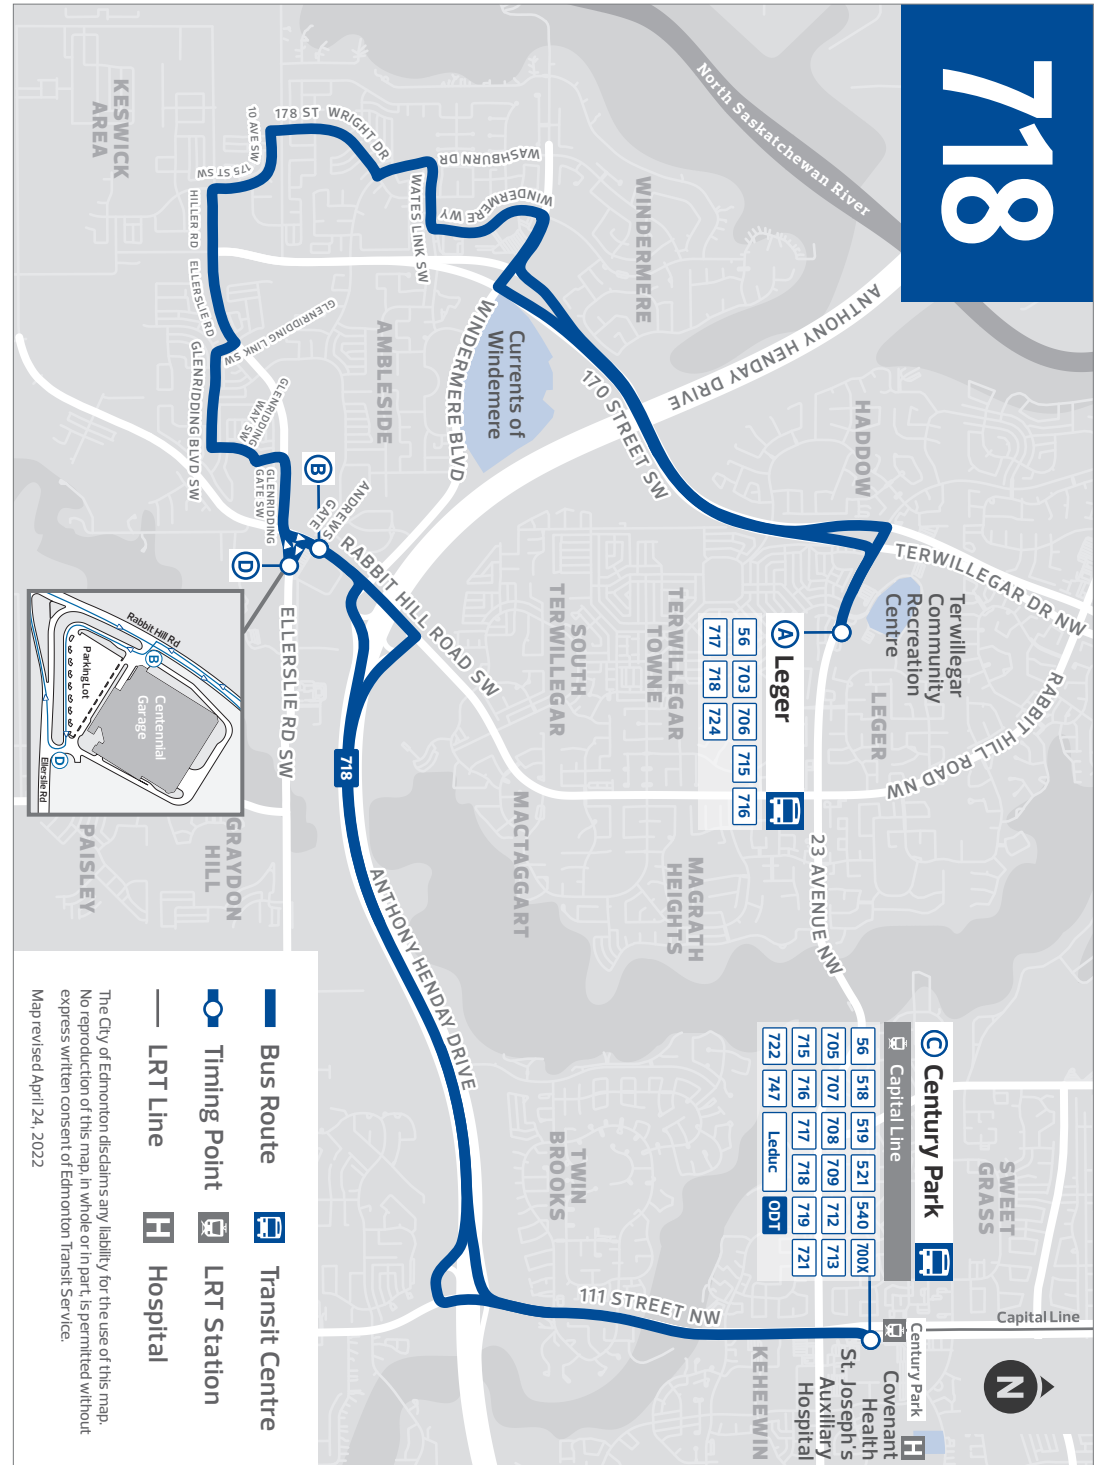

TIMING POINTS

718

SATURDAY

LEGER TO CENTURY PARK			CENTURY PARK TO LEGER		
Leger TC	Ellerslie Rd & Rabbit Hill Rd	Century Park TC	Century Park TC	Rabbit Hill Rd & Ellerslie Rd	Leger TC
A	B	C	C	D	A
7:44	8:03	8:13	7:46	8:01	8:21
8:14	8:33	8:43	8:16	8:31	8:51
8:43	9:02	9:13	8:46	9:01	9:22
9:13	9:33	9:44	9:16	9:32	9:53
9:43	10:03	10:14	9:47	10:03	10:24
10:13	10:33	10:44	10:17	10:33	10:54
10:43	11:03	11:14	10:47	11:03	11:24
11:13	11:33	11:44	11:17	11:33	11:54
11:43	12:03	12:14	11:47	12:03	12:24
12:13	12:33	12:44	12:17	12:33	12:54
12:43	1:03	1:14	12:47	1:03	1:24
1:13	1:33	1:44	1:17	1:33	1:54
1:43	2:03	2:14	1:47	2:03	2:24
2:13	2:33	2:44	2:17	2:33	2:54
2:43	3:03	3:14	2:47	3:03	3:24
3:13	3:33	3:44	3:17	3:33	3:54
3:43	4:03	4:14	3:47	4:03	4:24
4:13	4:33	4:44	4:17	4:33	4:54
4:44	5:04	5:14	4:47	5:03	5:24
5:14	5:34	5:44	5:17	5:32	5:53
5:44	6:04	6:14	5:47	6:02	6:23
6:14	6:34	6:44	6:17	6:32	6:53
6:44	7:04	7:14	6:47	7:02	7:23
7:14	7:34	7:44	7:47	8:02	8:23
7:44	8:04	8:14	8:47	9:02	9:23
8:44	9:04	9:14			

TIMING POINTS

Bold text indicates p.m. time

TC = Transit Centre

Subject to change without notice

718