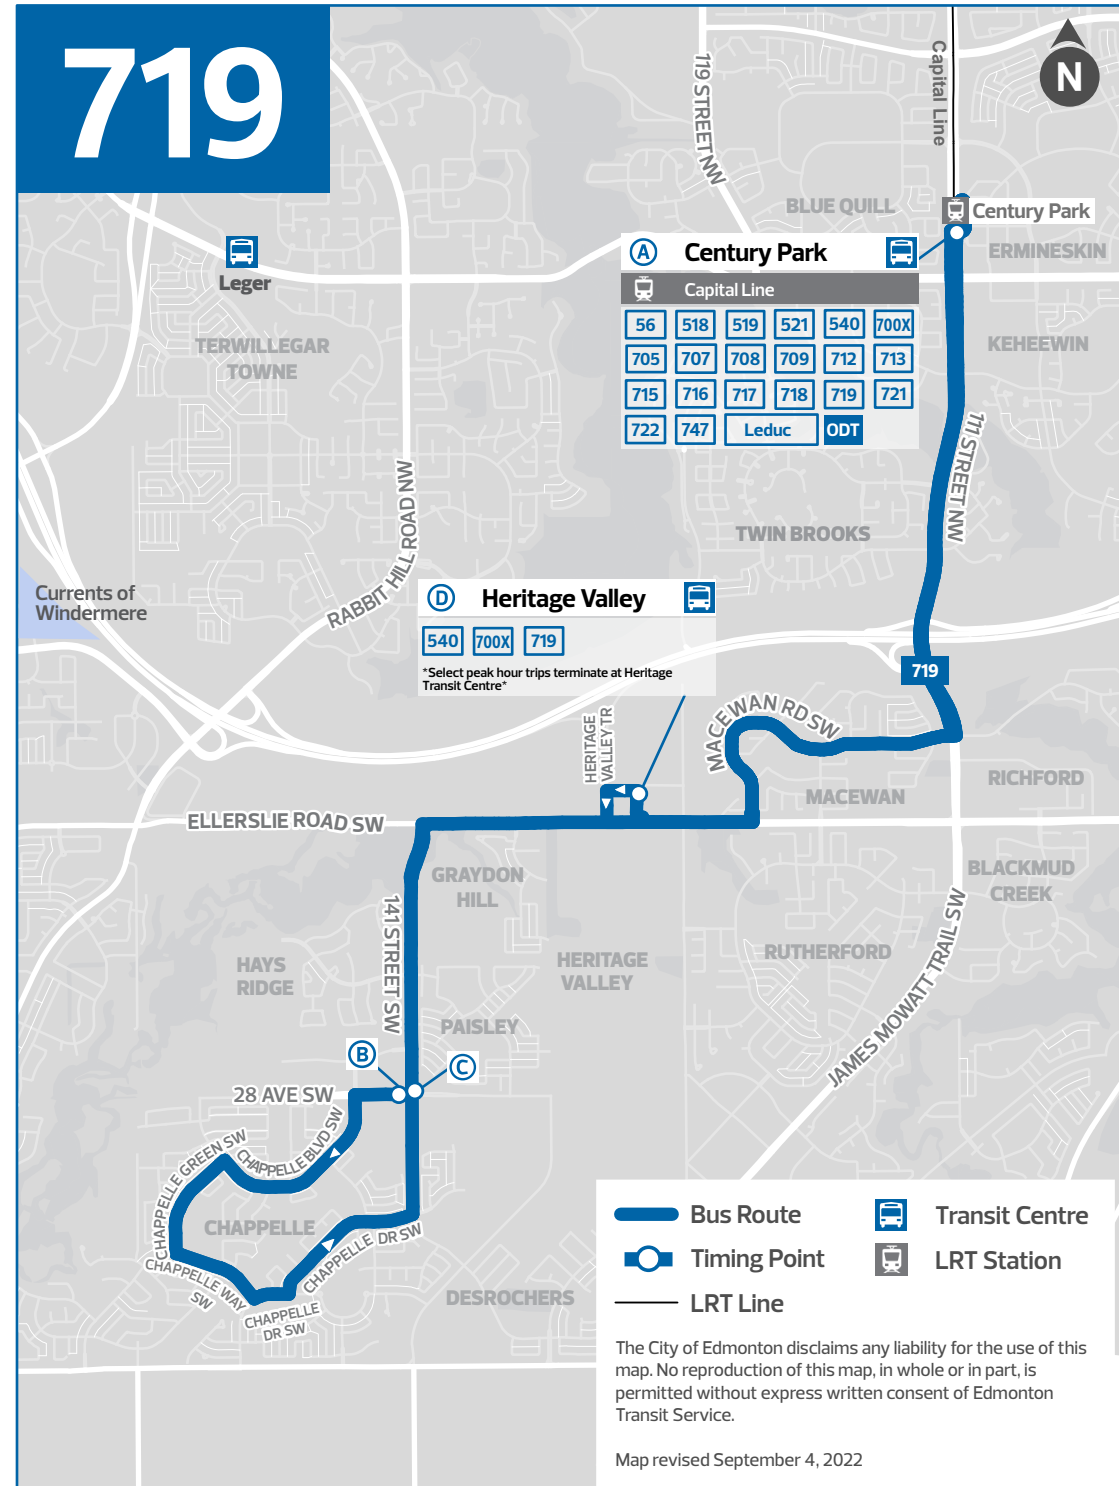

CONTINUED ON NEXT PANEL

CONTINUED ON NEXT PANEL

Bold text indicates p.m. time

TC = Transit Centre

Subject to change without notice

719

A Century Park							
Capital Line							
56	518	519	521	540	700X		
705	707	708	709	712	713		
715	716	717	718	719	721		
722	747	Leduc	ODT				

D Heritage Valley		
540	700X	719

Select peak hour trips terminate at Heritage Transit Centre

- Bus Route
- Timing Point
- LRT Line
- Transit Centre
- LRT Station

The City of Edmonton disclaims any liability for the use of this map. No reproduction of this map, in whole or in part, is permitted without express written consent of Edmonton Transit Service.

Map revised September 4, 2022