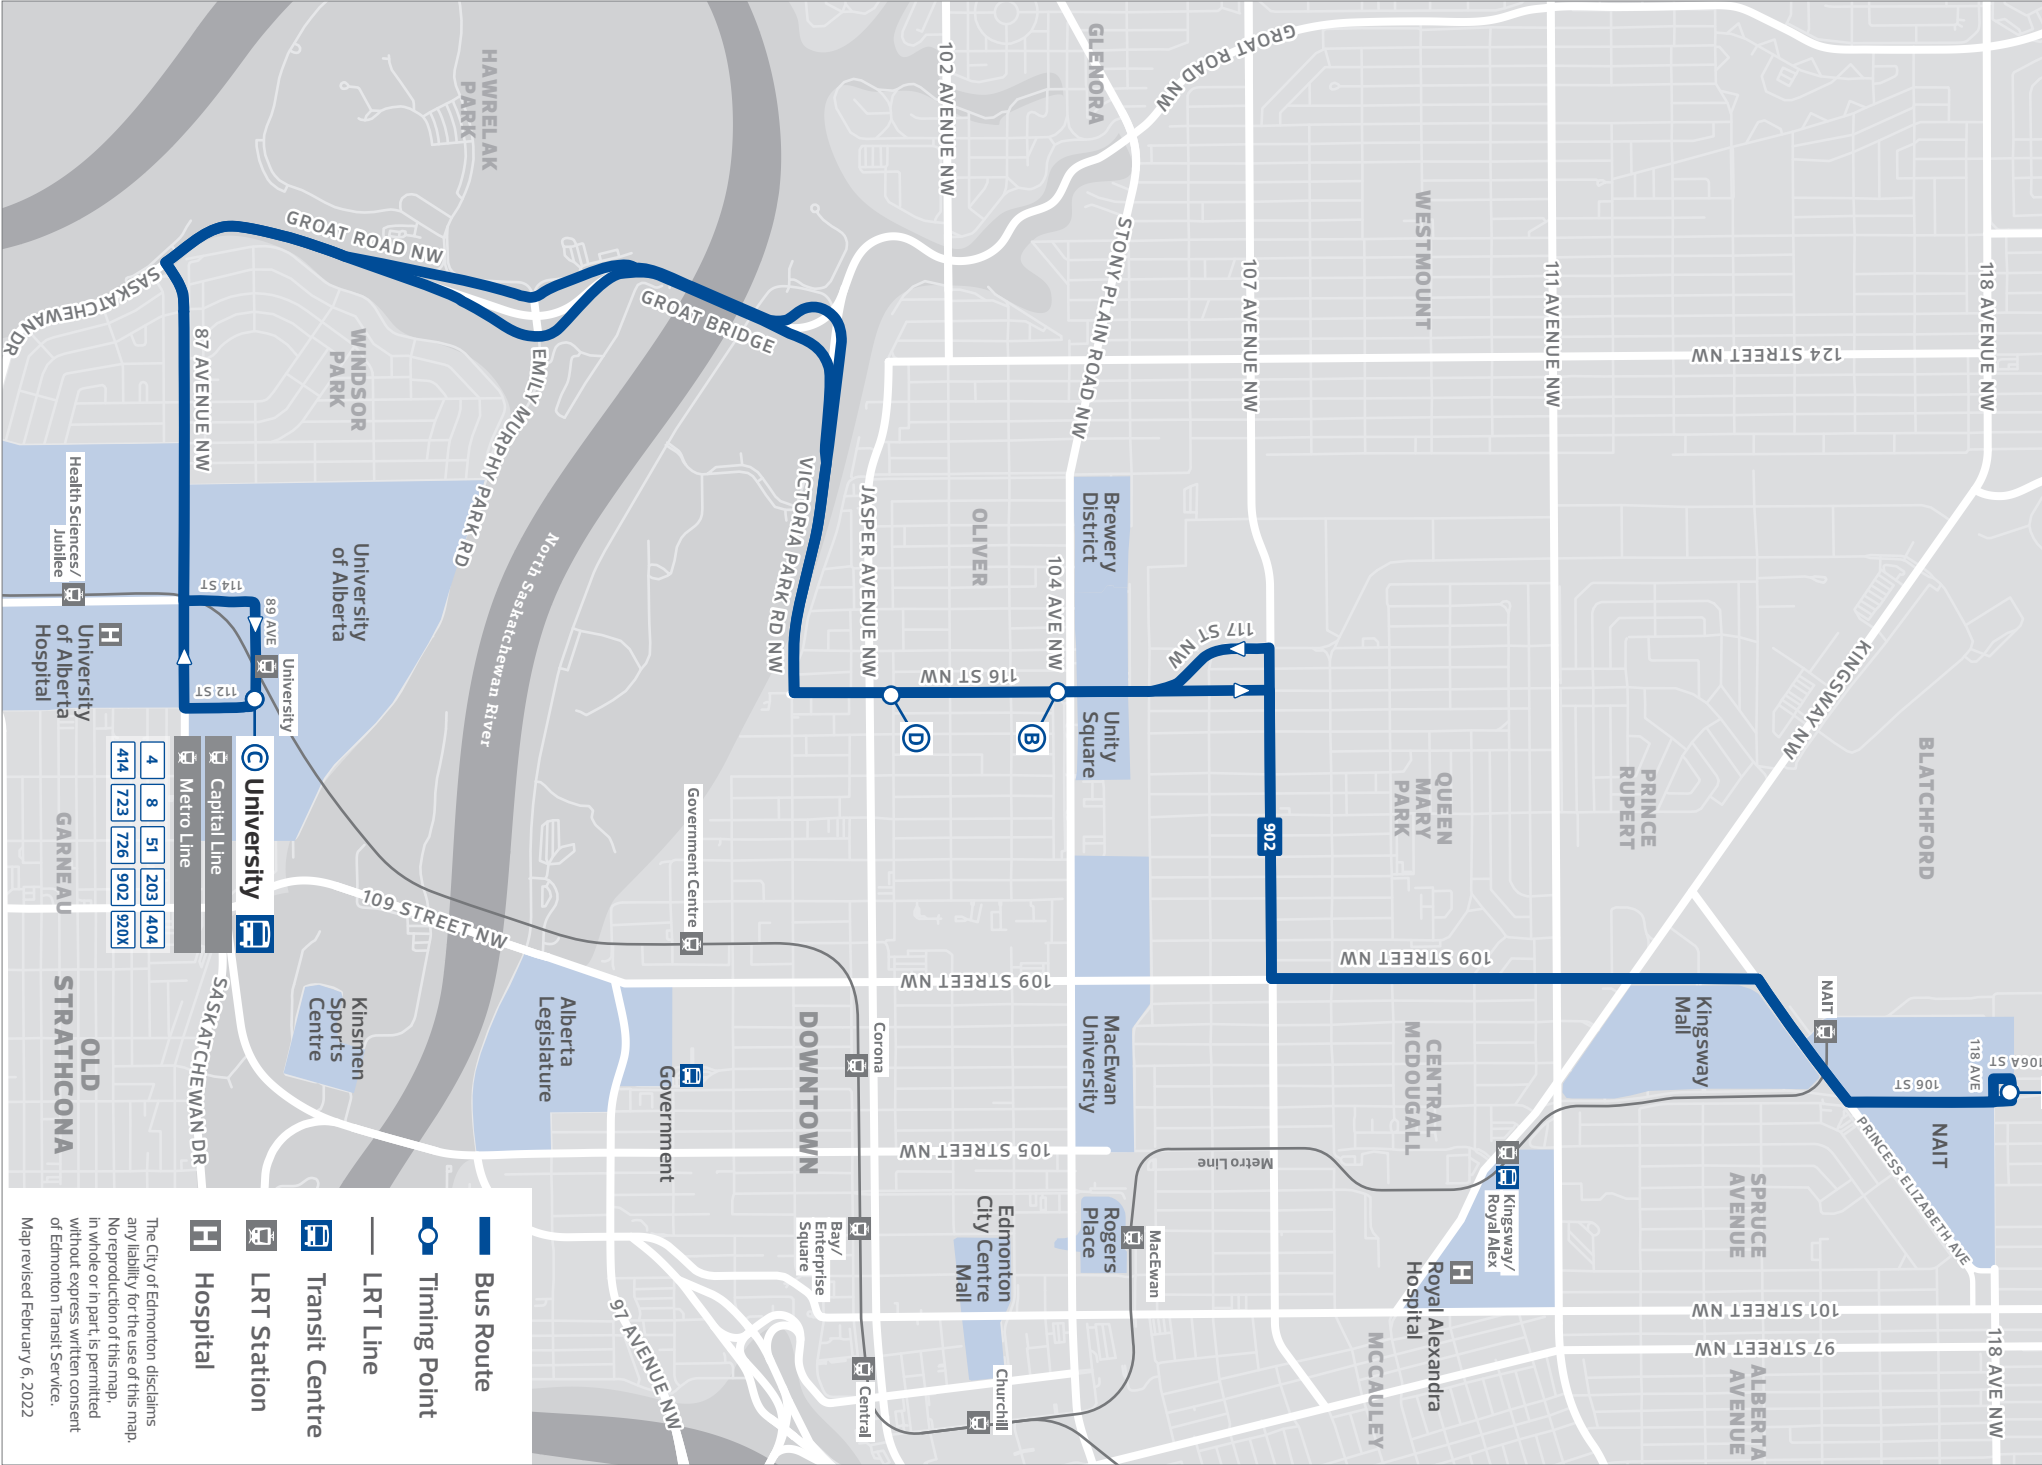

TIMING POINTS

Bold text indicates p.m. time

902 SATURDAY

NAIT TO UNIVERSITY			UNIVERSITY TO NAIT		
106 St & 118 Ave Loop	116 St & 104 Ave	University TC	University TC	116 St & Jasper Ave	106 St & 118 Ave Loop
A → B → C	C → D → A				
6:26	6:38	6:49	6:31	6:41	6:54
7:26	7:38	7:49	7:31	7:41	7:54
7:56	8:08	8:19	8:01	8:11	8:24
8:26	8:38	8:49	8:30	8:40	8:53
8:55	9:07	9:18	9:00	9:10	9:23
9:25	9:37	9:48	9:30	9:40	9:53
9:55	10:07	10:18	10:00	10:10	10:23
10:25	10:37	10:48	10:30	10:40	10:53
10:55	11:07	11:18	11:00	11:10	11:23
11:25	11:37	11:48	11:30	11:40	11:53
11:55	12:07	12:18	12:00	12:10	12:23
- EVERY 30 MINUTES UNTIL -			- EVERY 30 MINUTES UNTIL -		
1:55	2:07	2:18	1:30	1:40	1:53
2:25	2:37	2:48	2:00	2:10	2:23
2:55	3:07	3:18	2:30	2:40	2:53
3:25	3:37	3:48	3:00	3:10	3:23
3:55	4:07	4:18	3:30	3:40	3:53
4:25	4:37	4:48	4:00	4:10	4:23
4:56	5:08	5:19	4:31	4:41	4:54
5:26	5:38	5:49	5:01	5:11	5:24
5:56	6:08	6:19	5:31	5:41	5:54
6:26	6:38	6:49	6:01	6:11	6:24
6:56	7:08	7:19	6:31	6:41	6:54

TIMING POINTS

Subject to change without notice

902 SUNDAY

NAIT TO UNIVERSITY			UNIVERSITY TO NAIT		
106 St & 118 Ave Loop	116 St & 104 Ave	University TC	University TC	116 St & Jasper Ave	106 St & 118 Ave Loop
A → B → C	C → D → A				
10:02	10:13	10:24	10:08	10:18	10:30
10:32	10:43	10:54	10:38	10:48	11:00
- EVERY 30 MINUTES UNTIL -			- EVERY 30 MINUTES UNTIL -		
4:02	4:13	4:24	4:08	4:18	4:30
4:32	4:43	4:54	4:38	4:48	5:00
5:02	5:13	5:24	5:08	5:18	5:30
5:32	5:43	5:54	5:38	5:48	6:00
6:02	6:13	6:24	6:08	6:18	6:30
6:32	6:43	6:54	6:38	6:48	7:00

902

NAIT
UNITY SQUARE
UNIVERSITY

Revised: September 4, 2022

Edmonton
Transit
Service

902

4	8	51	203	404
414	723	726	902	90X

- Bus Route
- Timing Point
- LRT Line
- Transit Centre
- LRT Station
- Hospital

The City of Edmonton disclaims any liability for the use of this map. No reproduction of this map, in whole or in part, is permitted without express written consent of Edmonton Transit Service. Map revised February 6, 2022