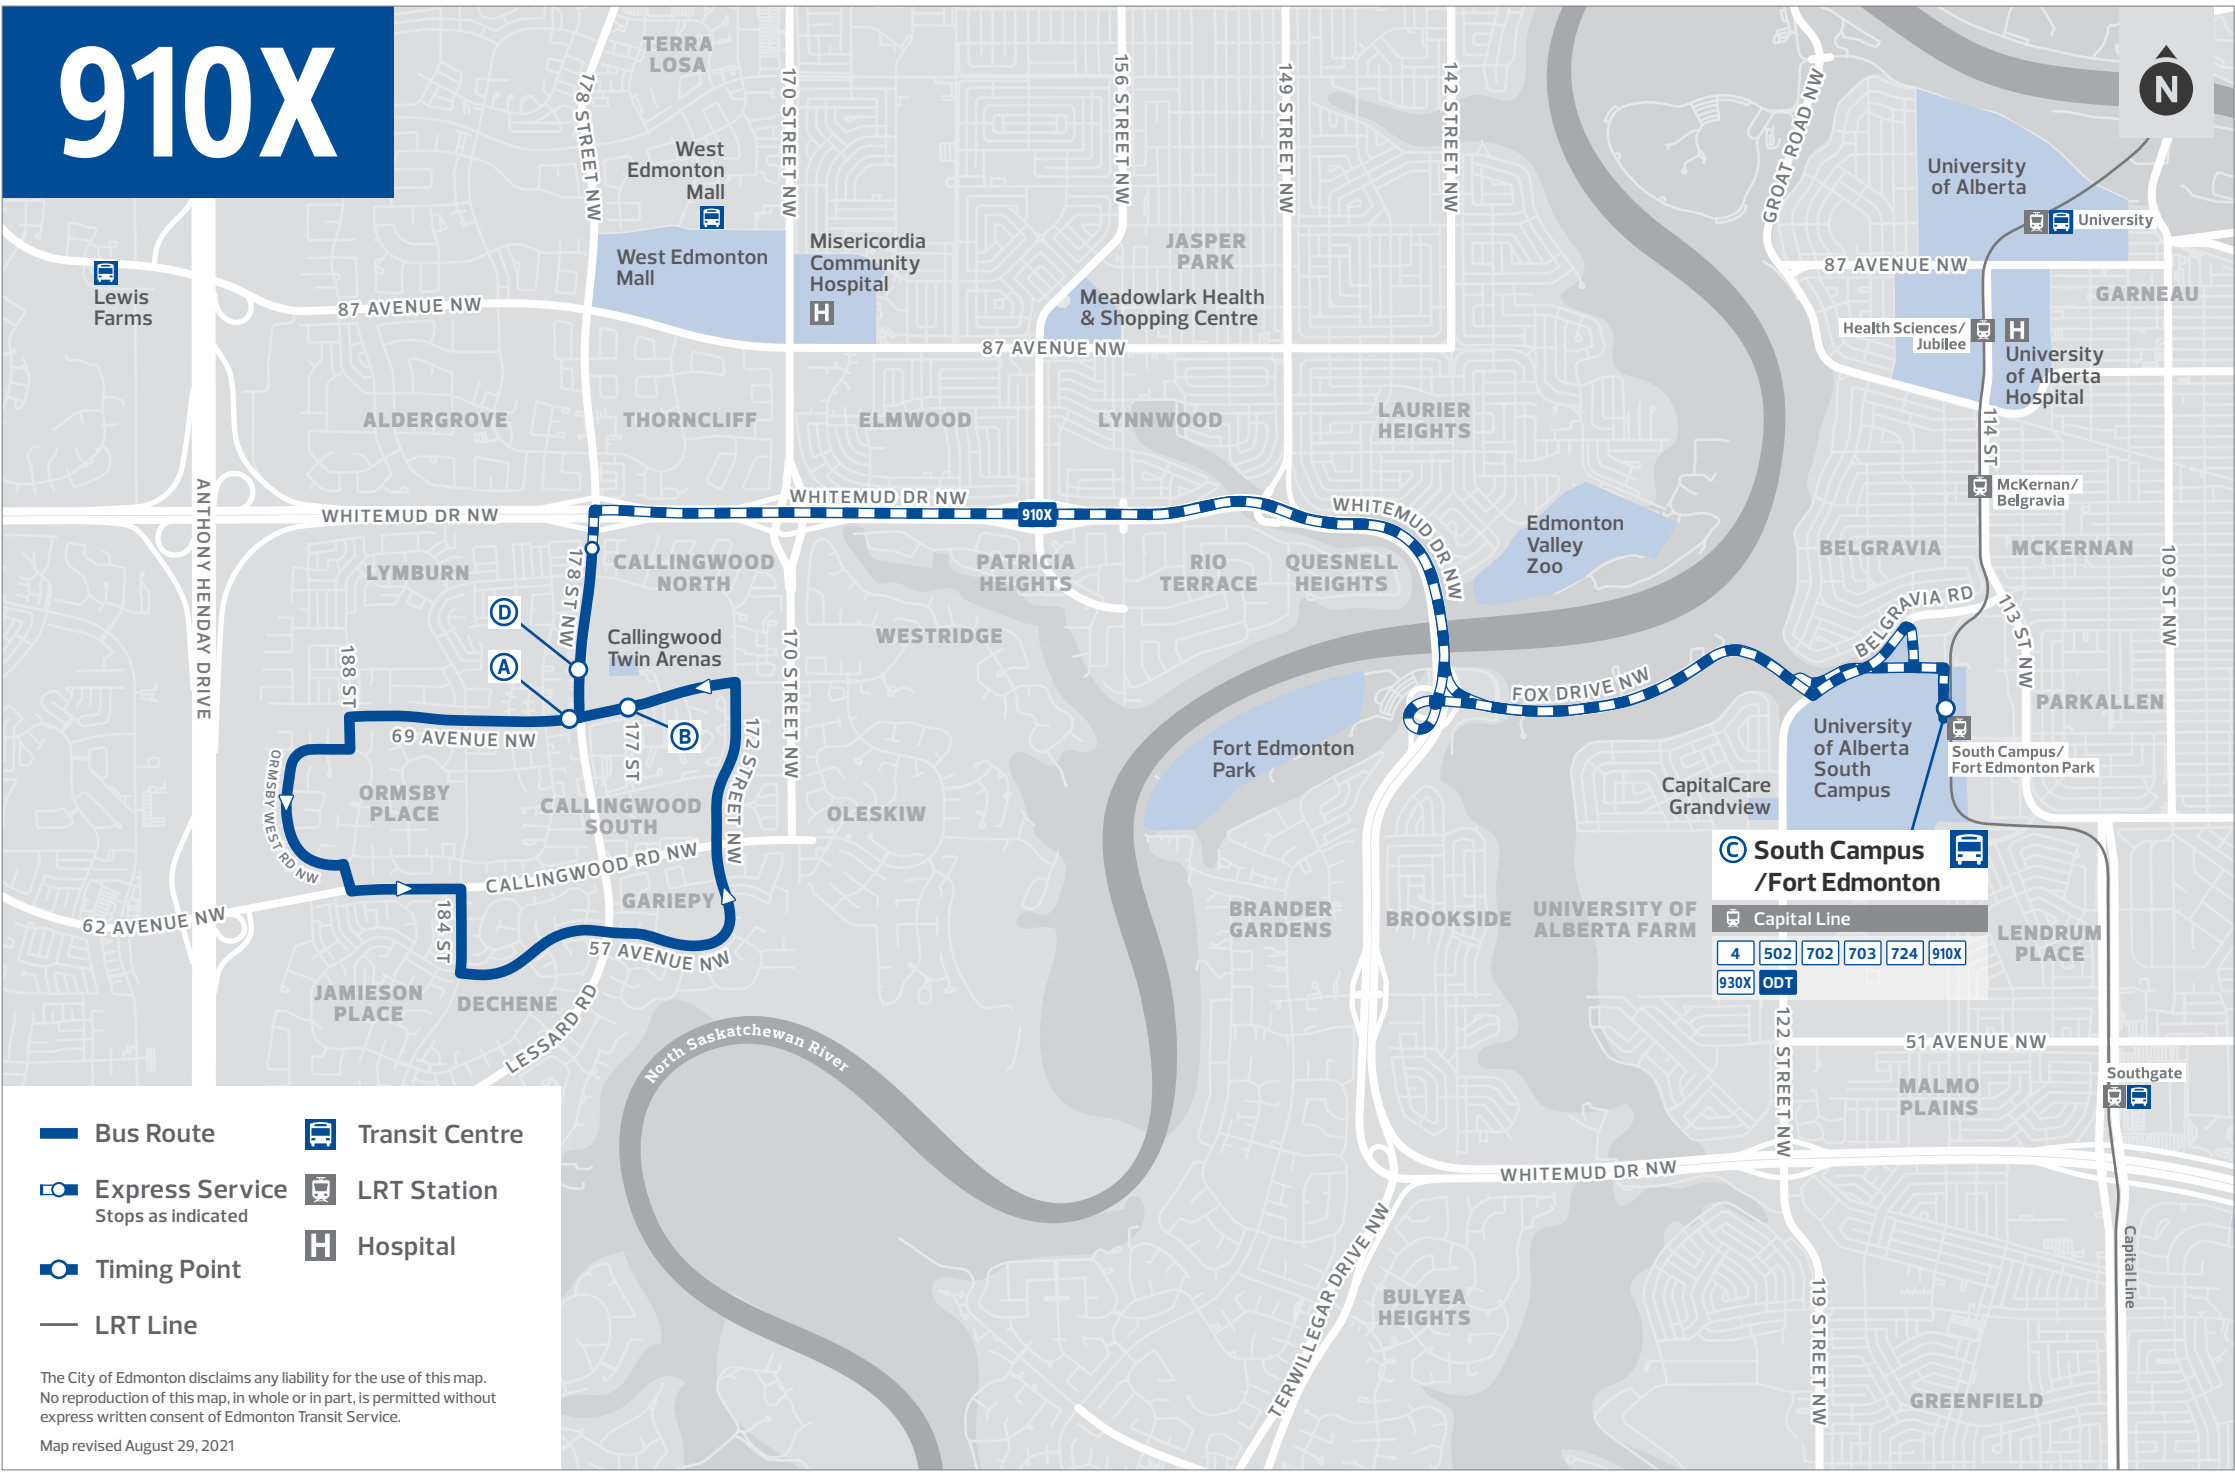

To book your ride:

- + Download the Edmonton On Demand Transit app
- + Visit edmonton.ca/OnDemandTransit
- + Call 780-496-2400

For more information, visit edmonton.ca/OnDemandTransit

INFORMATION

910x

CALLINGWOOD
SOUTH CAMPUS /
FORT EDMONTON PARK

Revised: September 4, 2022

Edmonton
Transit
Service

910X

- Bus Route
- o- Express Service
Stops as indicated
- o- Timing Point
- LRT Line
- Transit Centre
- LRT Station
- Hospital

South Campus /Fort Edmonton

Capital Line

4	502	702	703	724	910X
930X	ODT				

The City of Edmonton disclaims any liability for the use of this map. No reproduction of this map, in whole or in part, is permitted without express written consent of Edmonton Transit Service.
Map revised August 29, 2021