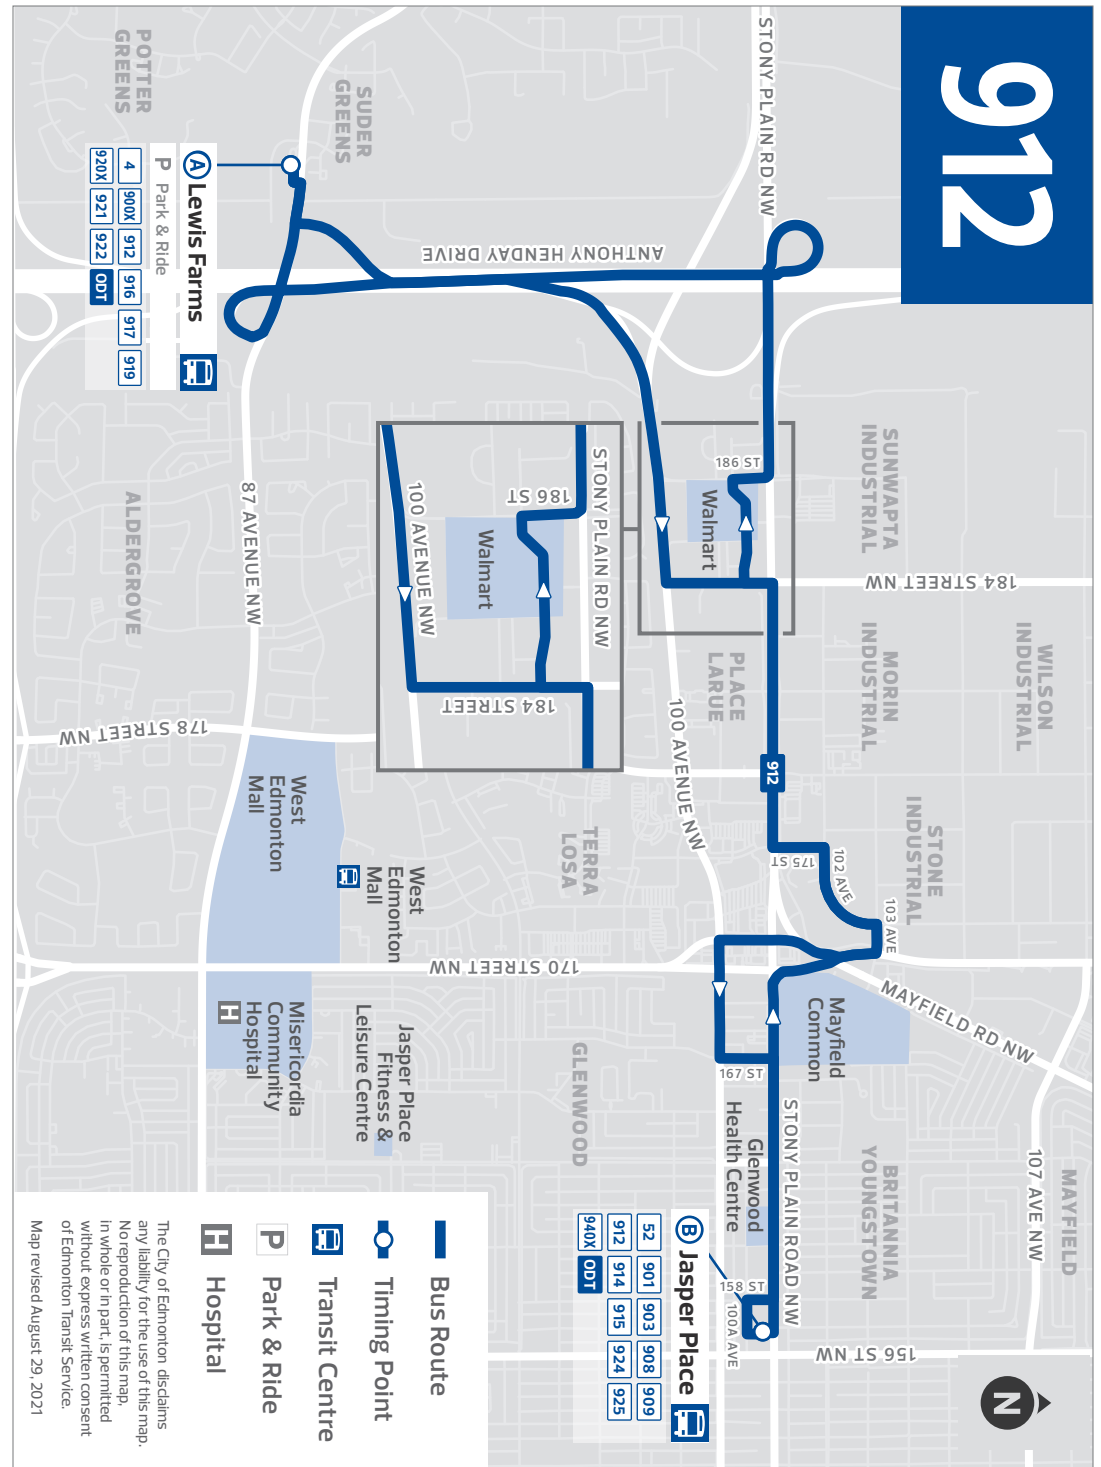

Revised: September 4, 2022

Edmonton
Transit
Service

912 MON TO FRI

LEWIS FARMS TO JASPER PLACE

Lewis Farms TC	Jasper Place TC
A → B	B → A
5:30	5:50
6:00	6:20
6:30	6:53
7:00	7:23
7:30	7:53
8:00	8:23
8:30	8:53
9:00	9:22
9:30	9:52
10:00	10:22
10:30	10:52
11:00	11:22
11:30	11:52
12:00	12:22
12:30	12:52
1:00	1:22
1:30	1:52
2:00	2:22
2:30	2:52
3:00	3:24
3:30	3:54
4:00	4:24
4:30	4:54
5:00	5:24
5:30	5:54
6:00	6:24
6:28	6:50
6:58	7:20
7:28	7:50
7:58	8:20
8:28	8:50
8:58	9:20
9:28	9:50
9:58	10:18

912 SATURDAY

LEWIS FARMS TO JASPER PLACE

Lewis Farms TC	Jasper Place TC
A → B	B → A
7:43	8:01
8:13	8:31
8:43	9:01
9:23	9:46
9:53	10:16
10:23	10:46
10:53	11:16
11:23	11:46
11:53	12:16
12:23	12:46
12:53	1:16
1:23	1:46
1:53	2:16
2:23	2:46
2:53	3:16
3:23	3:46
3:53	4:16
4:23	4:46
4:54	5:16
5:25	5:46
5:55	6:16
6:25	6:46
6:55	7:16

912 SUNDAY

LEWIS FARMS TO JASPER PLACE

Lewis Farms TC	Jasper Place TC
A → B	B → A
9:55	10:15
10:25	10:45
10:55	11:15
11:25	11:45
11:55	12:15
12:25	12:45
12:55	1:15
1:25	1:45
1:55	2:15
2:25	2:45
2:55	3:15
3:25	3:45
3:55	4:15
4:25	4:45
4:55	5:15
5:25	5:45
5:55	6:15
6:25	6:45
6:55	7:15

TIMING POINTS

Bold text indicates p.m. time

TC = Transit Centre

Subject to change without notice