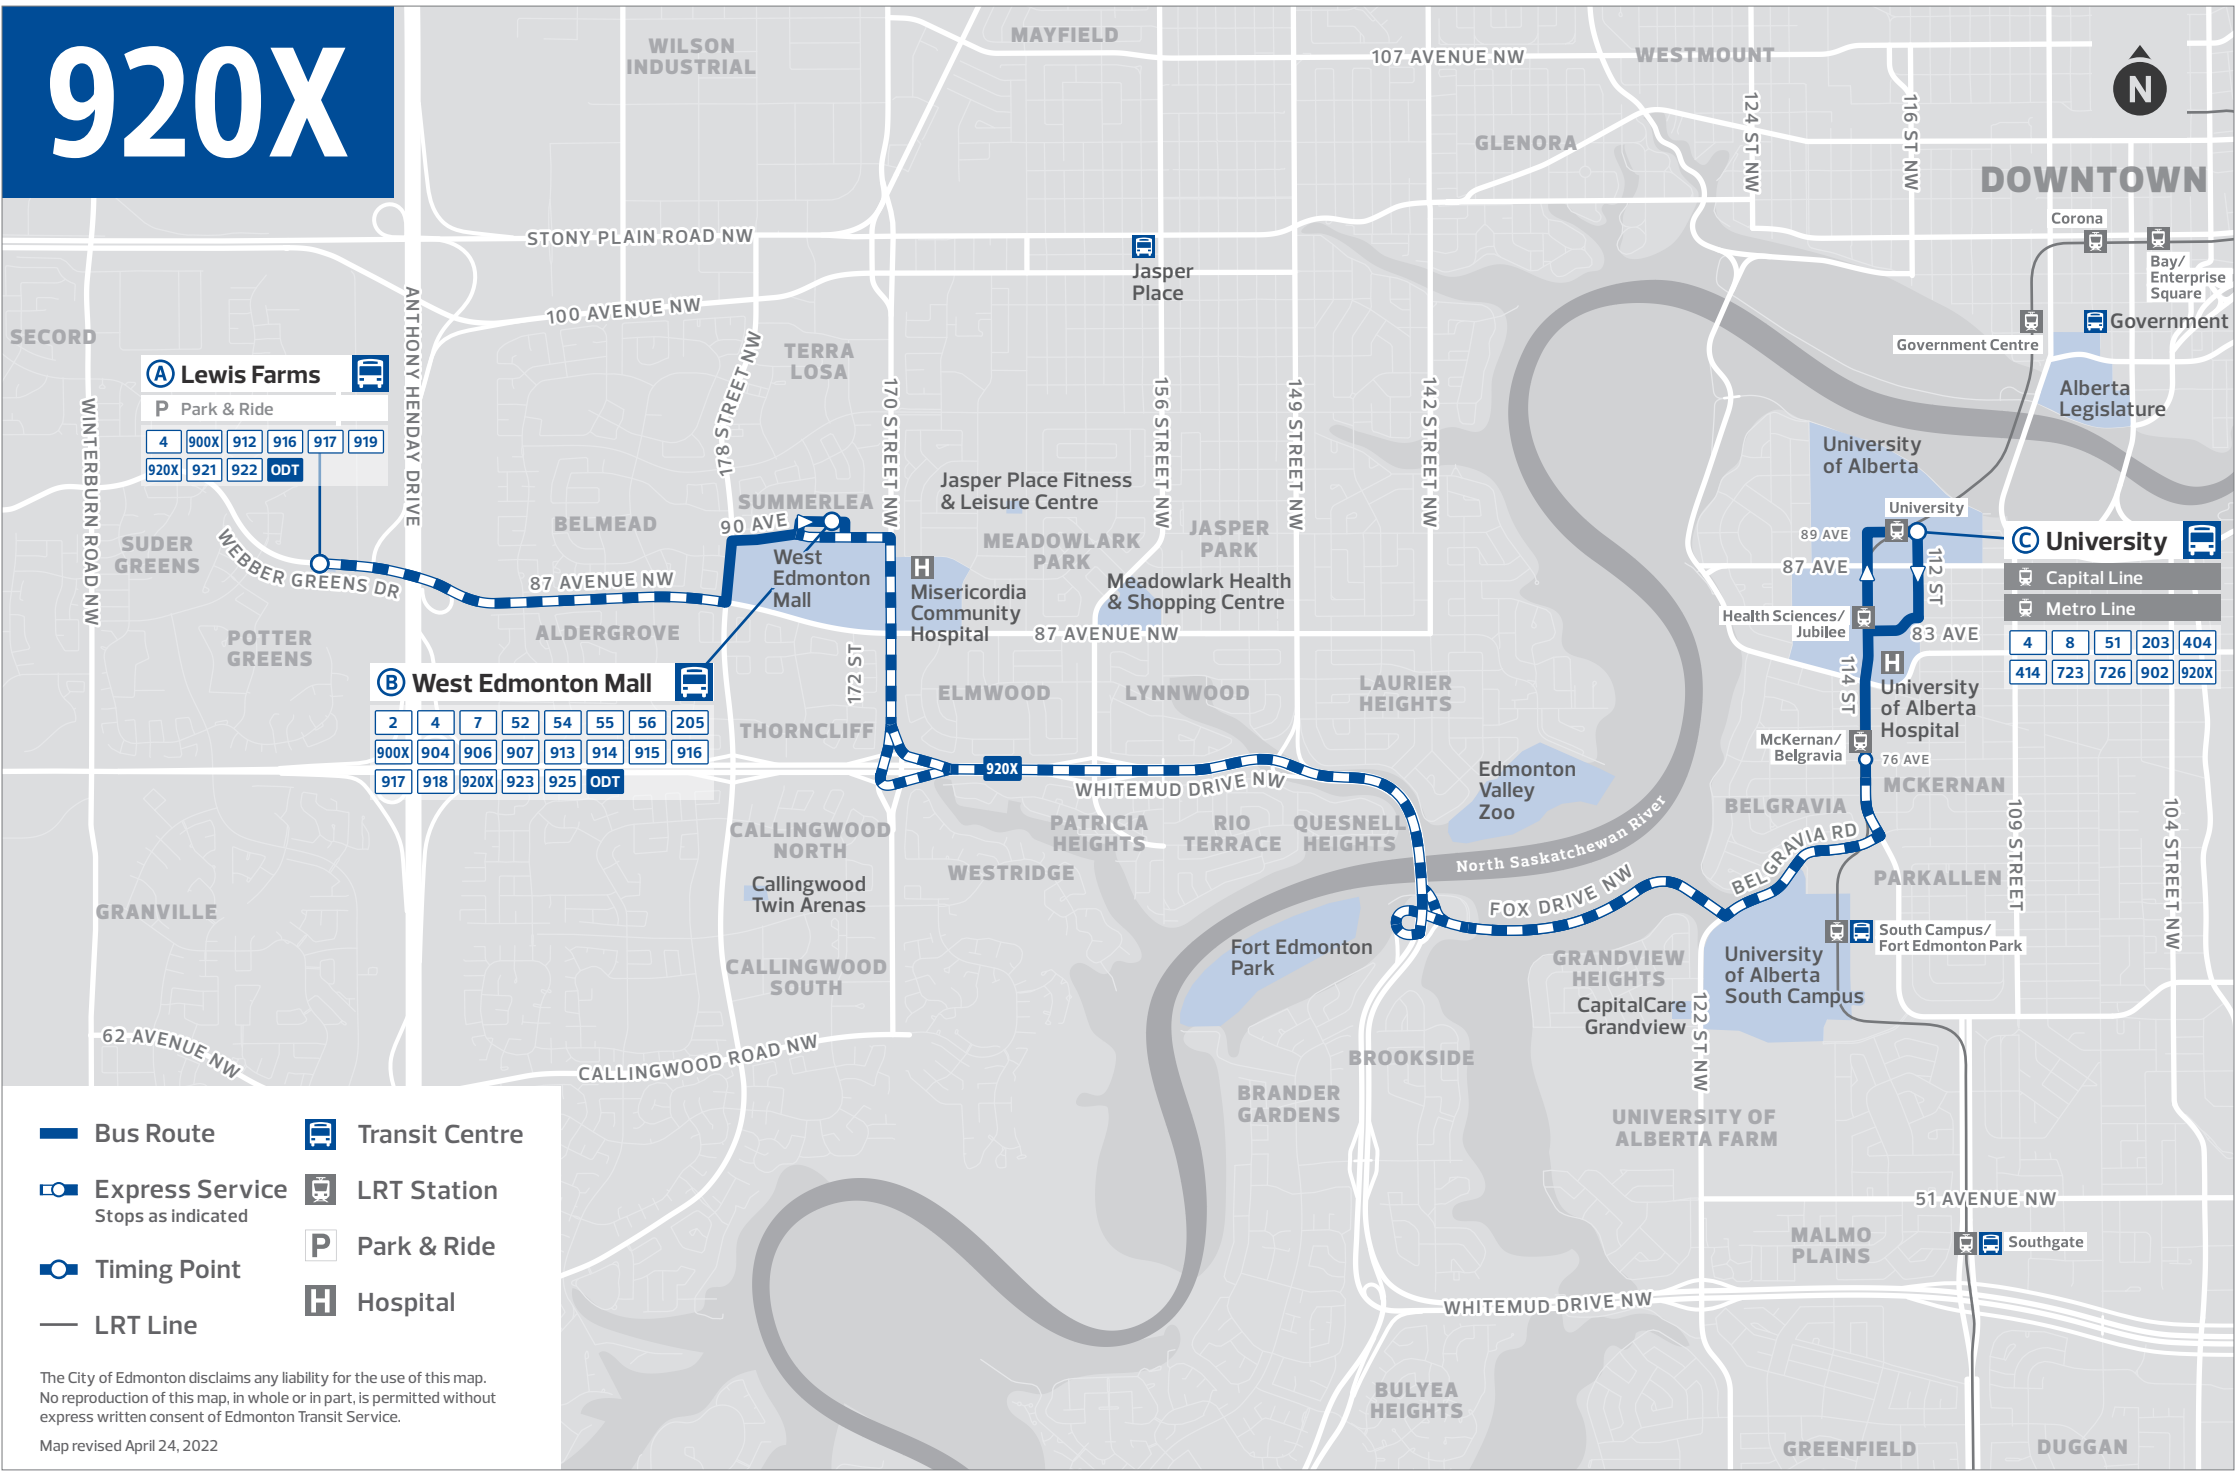

To book your ride:

- + Download the Edmonton On Demand Transit app
- + Visit edmonton.ca/OnDemandTransit
- + Call 780-496-2400

For more information, visit edmonton.ca/OnDemandTransit

INFORMATION

920x

LEWIS FARMS
WEST EDMONTON MALL
UNIVERSITY

Revised: September 4, 2022

Edmonton
Transit
Service

920X

A Lewis Farms

Park & Ride

4	900X	912	916	917	919
920X	921	922	ODT		

B West Edmonton Mall

2	4	7	52	54	55	56	205
900X	904	906	907	913	914	915	916
917	918	920X	923	925	ODT		

C University

Capital Line

Metro Line

4	8	51	203	404
414	723	726	902	920X

- Bus Route
- Express Service
Stops as Indicated
- Timing Point
- LRT Line
- Transit Centre
- LRT Station
- Park & Ride
- Hospital

The City of Edmonton disclaims any liability for the use of this map. No reproduction of this map, in whole or in part, is permitted without express written consent of Edmonton Transit Service.

Map revised April 24, 2022