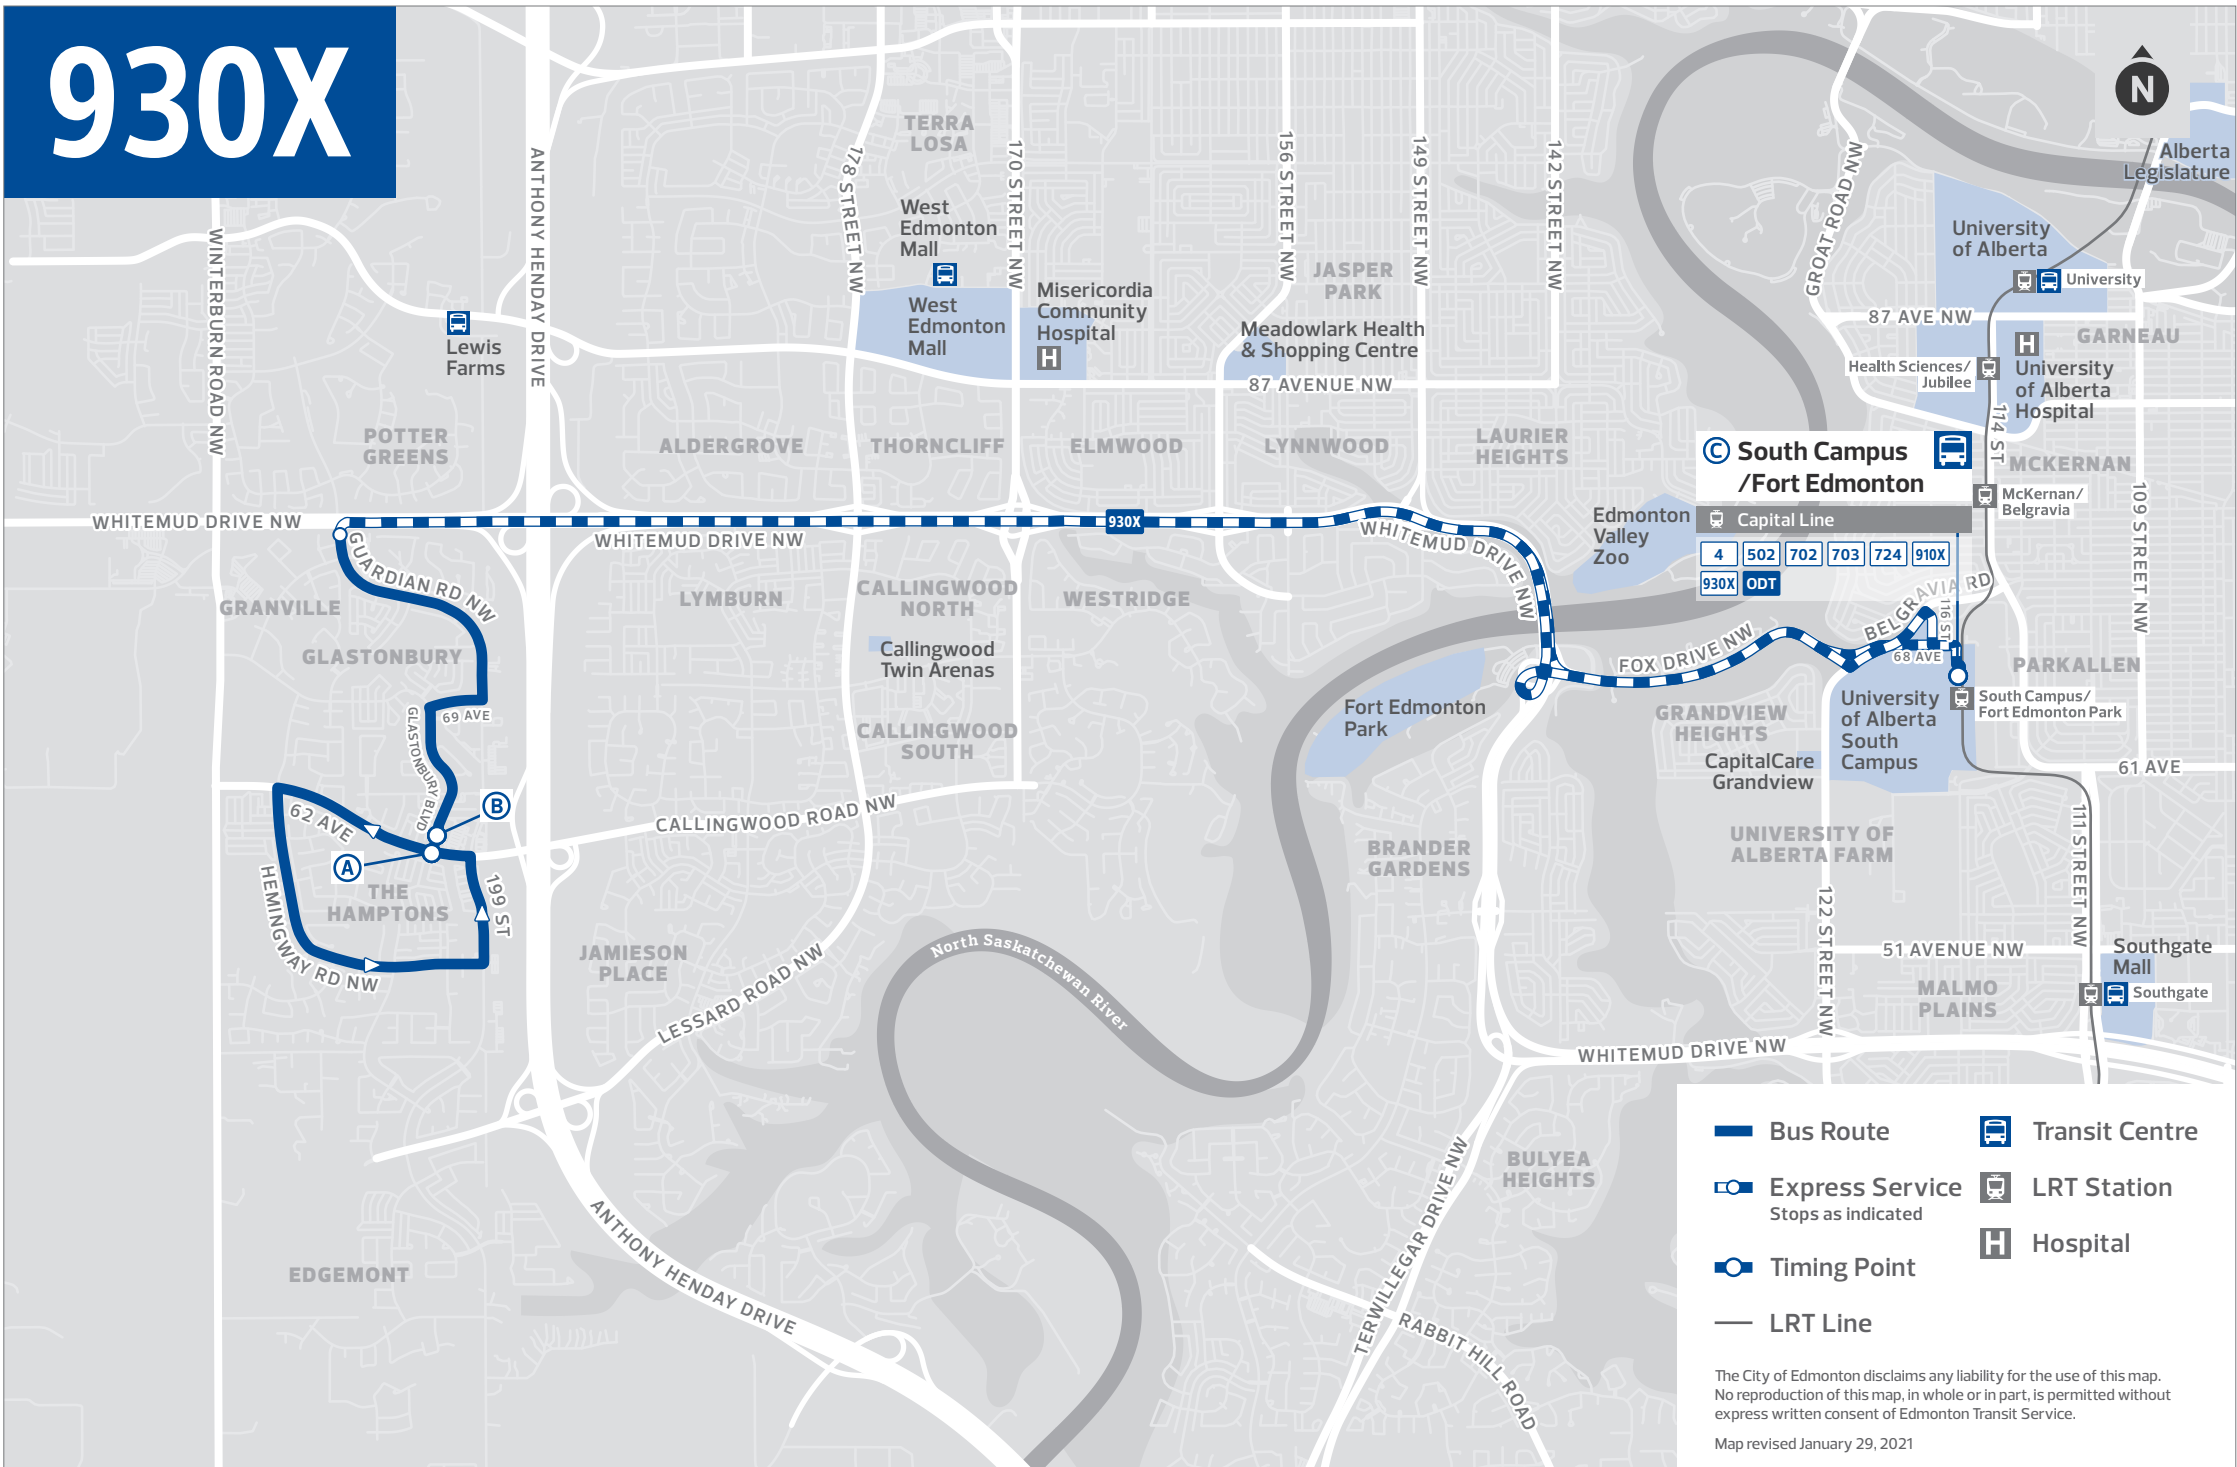

# 930x

THE HAMPTONS  
SOUTH CAMPUS /  
FORT EDMONTON PARK

Revised: September 4, 2022

Edmonton  
Transit  
Service

Edmonton

# 930X

**South Campus /Fort Edmonton**

Capital Line

4	502	702	703	724	910X
930X	ODT				

-  Bus Route
-  Express Service  
Stops as indicated
-  Timing Point
-  LRT Line
-  Transit Centre
-  LRT Station
-  Hospital

The City of Edmonton disclaims any liability for the use of this map. No reproduction of this map, in whole or in part, is permitted without express written consent of Edmonton Transit Service.  
Map revised January 29, 2021