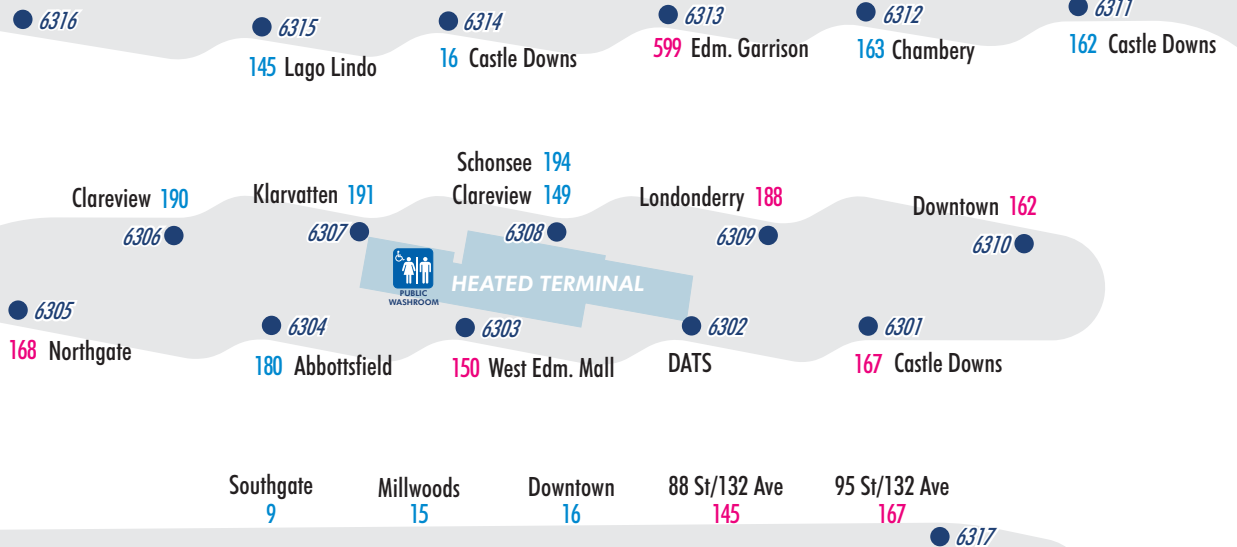

Eaux Claire Transit Centre

Effective July 1, 2018
BusLink 6300

Park &
Ride Lot

97 STREET NW

157 AVENUE NW

LEGEND

- 15 Regular Service
- 135 Peak Hour Service
- 15 Night, Sunday and Holiday Service
- 5101 Bus Stop Number