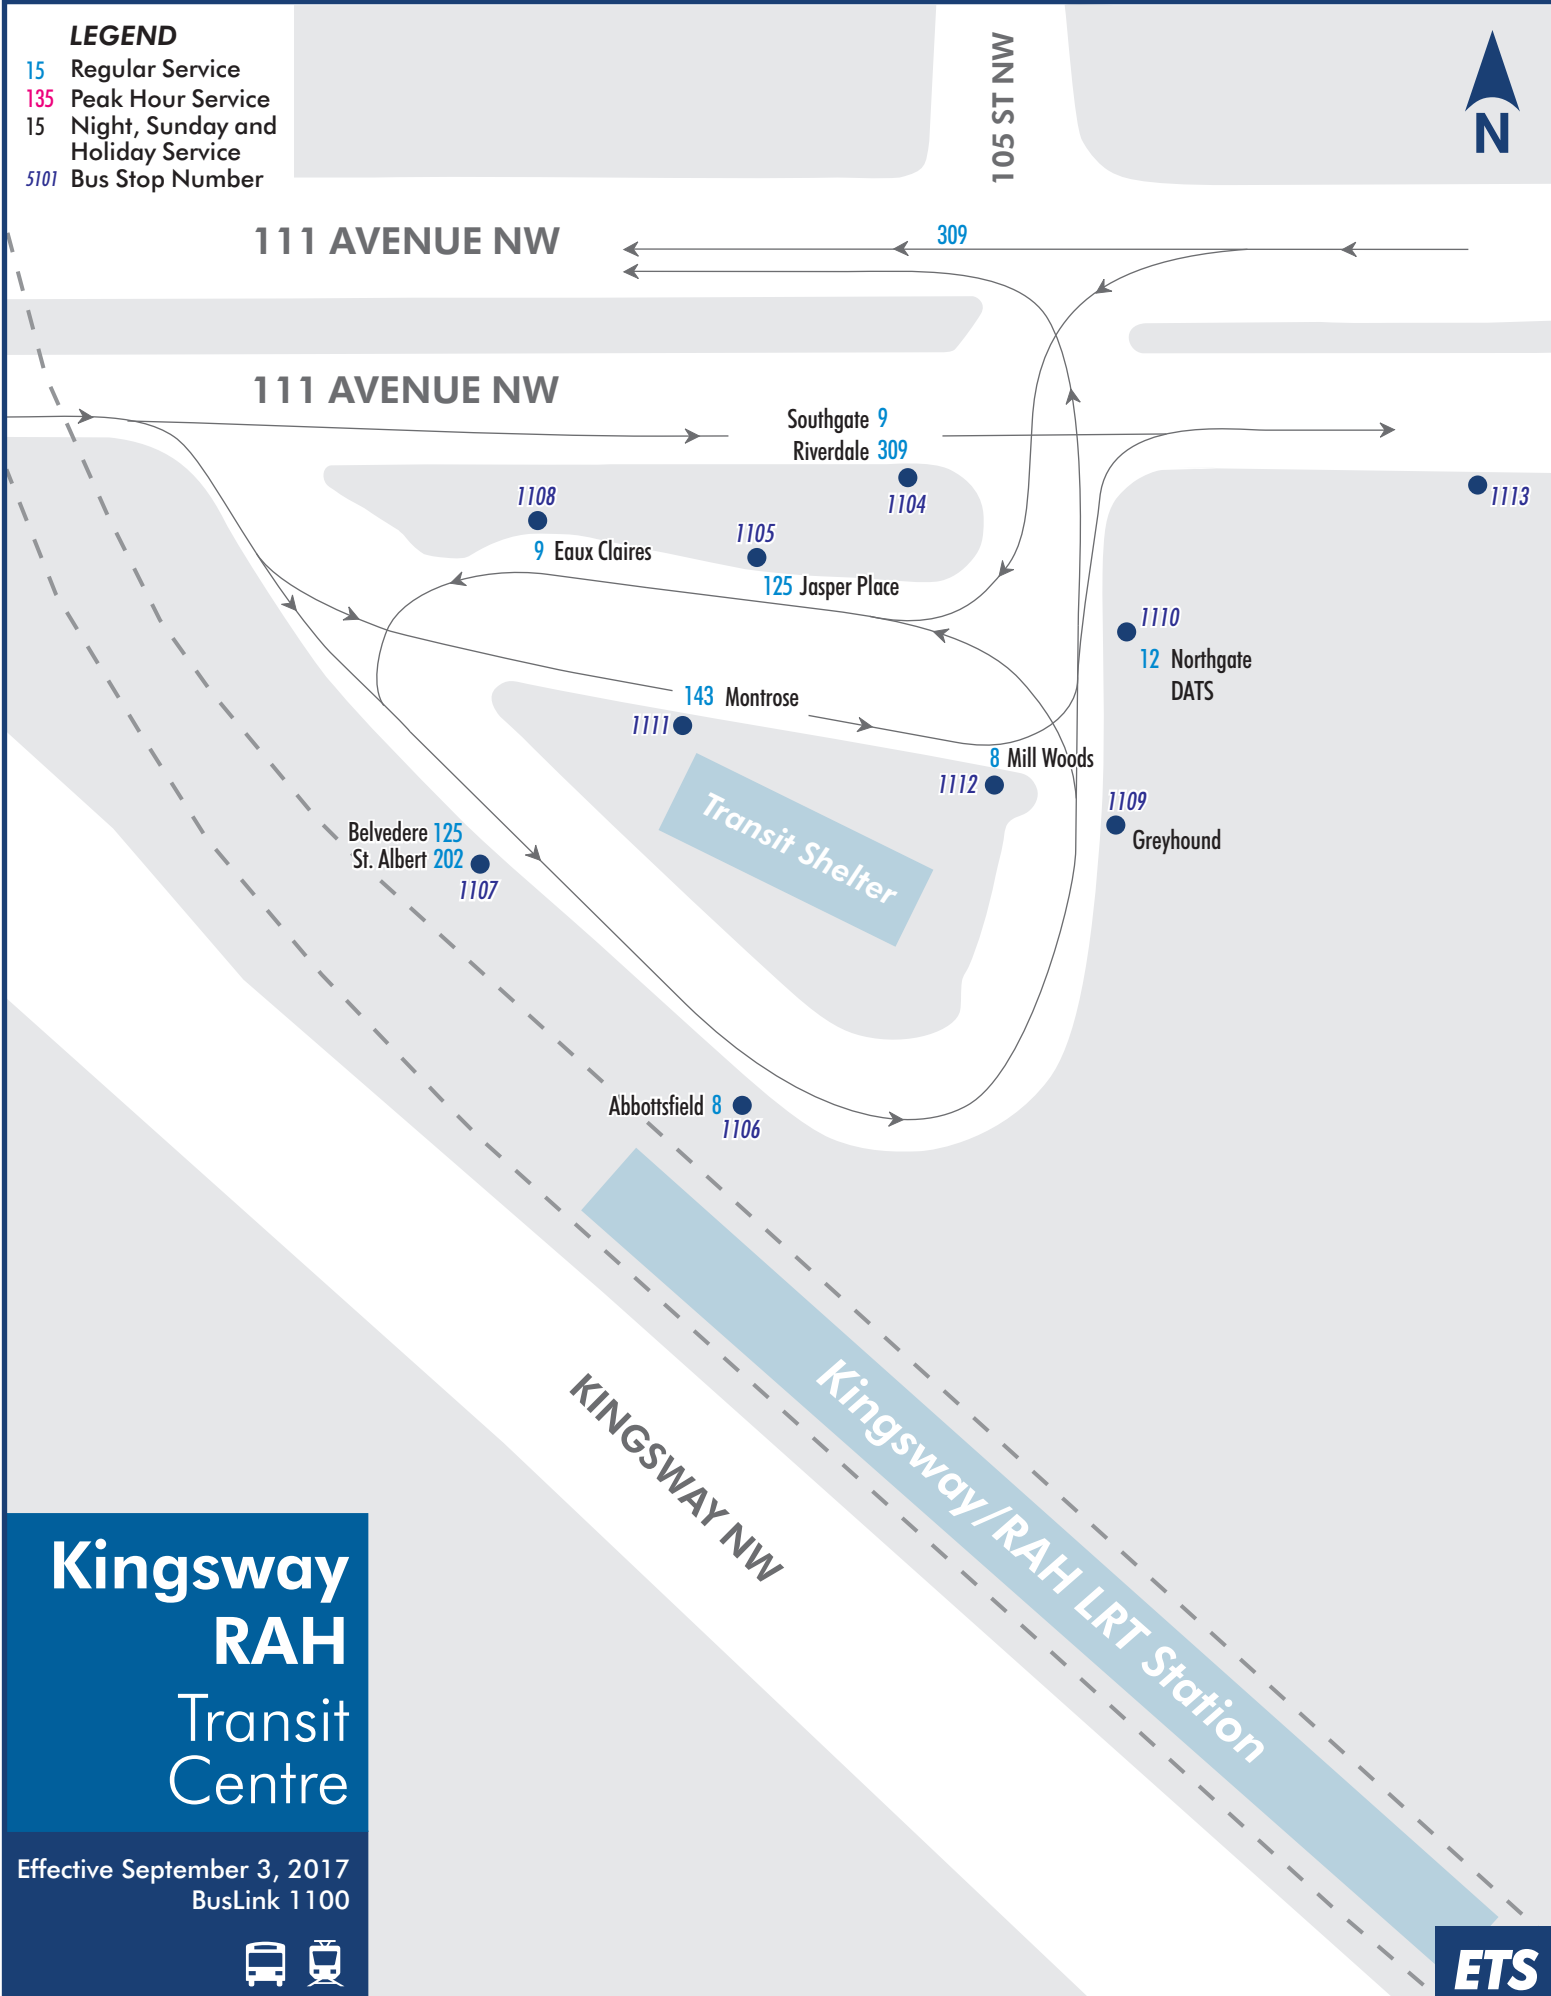

LEGEND

- 15 Regular Service
- 135 Peak Hour Service
- 15 Night, Sunday and Holiday Service
- 5101 Bus Stop Number

Kingsway RAH Transit Centre

Effective September 3, 2017
BusLink 1100

ETS