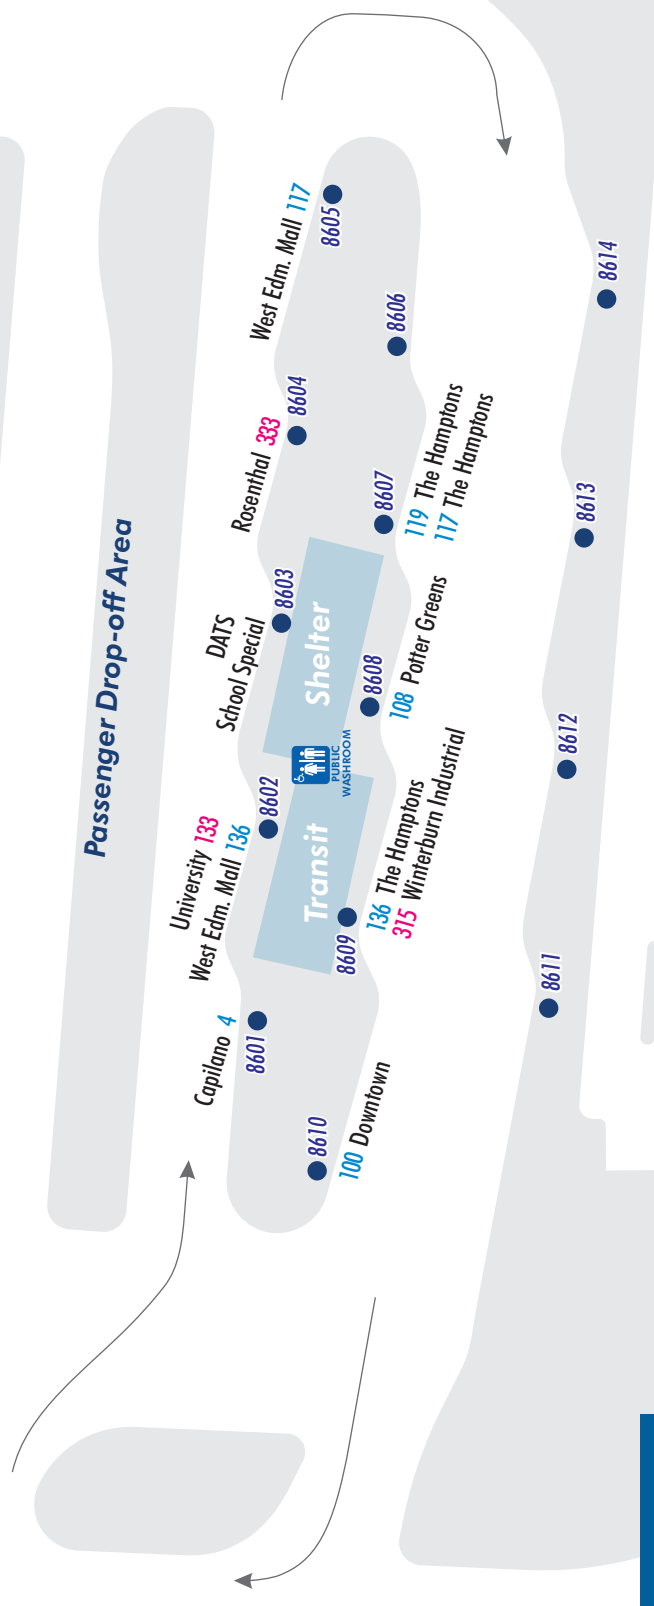

199 STREET NW

WEBBER GREENS DR NW

Passenger Drop-off Area

LEGEND

- 15 Regular Service
- 135 Peak Hour Service
- 15 Night, Sunday and Holiday Service
- 5101 Bus Stop Number

University 133

West Edm. Mall 136

Capilano 4

8602

8608

108 Potter Greens

8612

Rosenthal 333

8604

8607

119 The Hamptons

Park & Ride Lot

Lewis Farms Transit Centre

Effective July 2, 2017
BusLink 8600