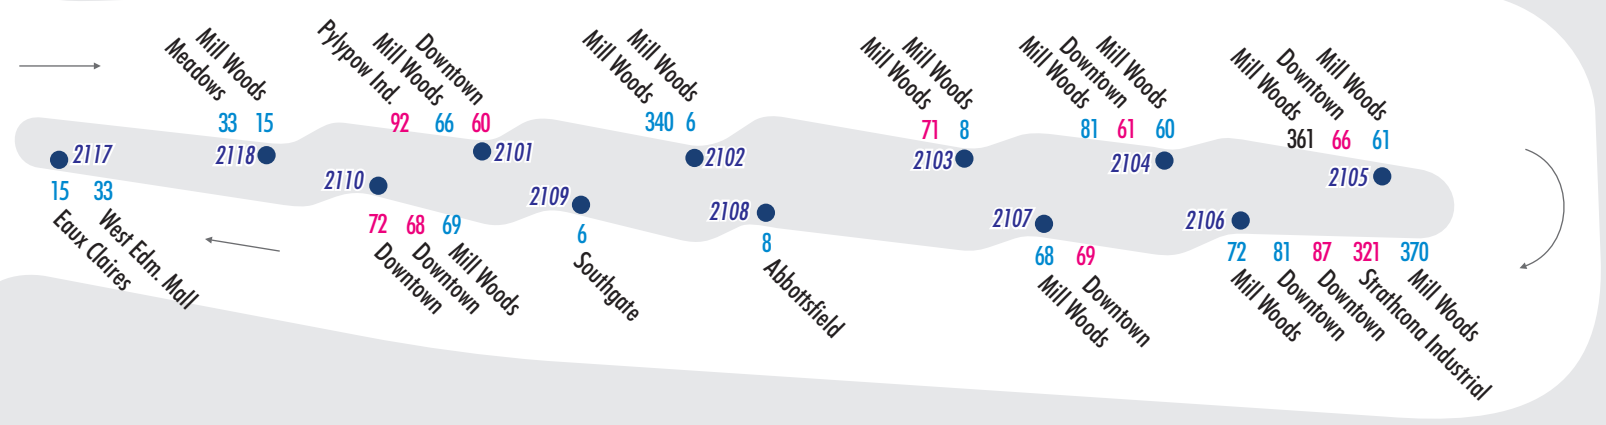

**Passenger Drop-off Area**

LEGEND	
15	Regular Service
135	Peak Hour Service
15	Night, Sunday and Holiday Service
5101	Bus Stop Number

Govt. Centre 71 ● 2111  
 Capilano 84  
 NAIT 97  
 DATS

2112 ● 64 Knottwood  
 65 Knottwood  
 97 Mill Woods

86 STREET NW

# Millgate Transit Centre

WHITEMUD DR NW

Effective July 2, 2017  
 BusLink 2100