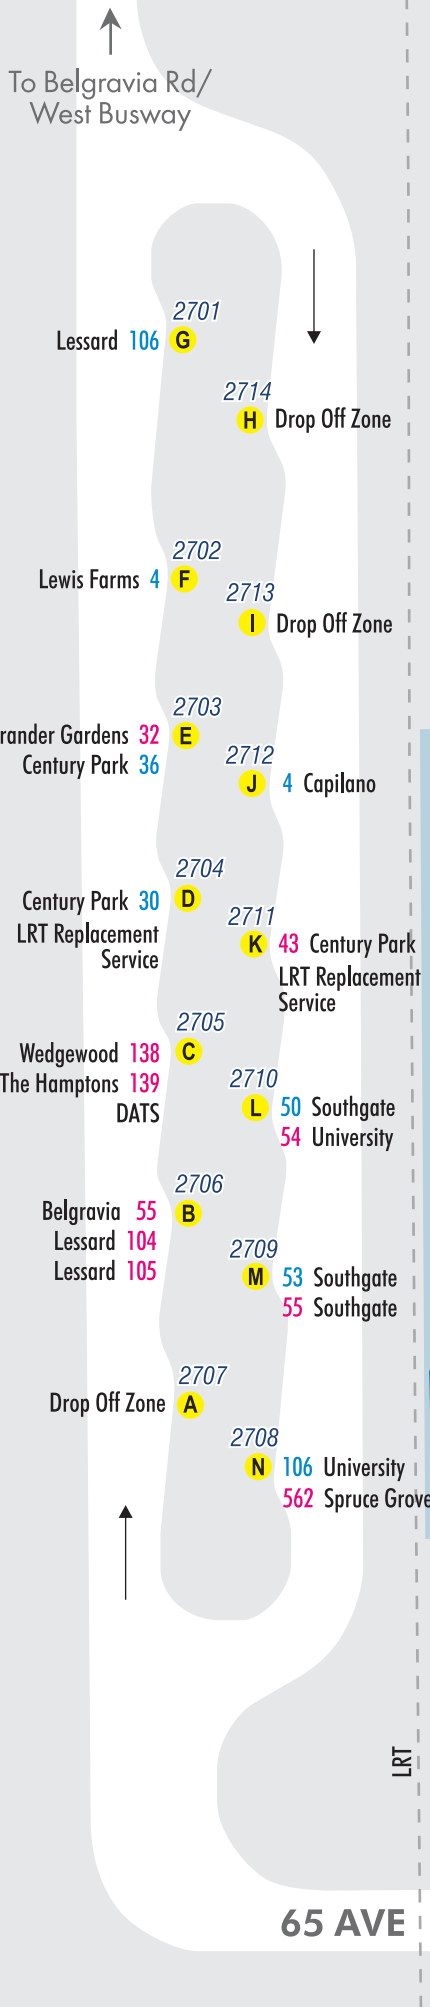

South Campus/ Fort Edmonton Transit Centre

Effective May 2, 2019
BusLink 2700

LEGEND	
15	Regular Service
135	Peak Hour Service
5101	Bus Stop Number
A	Bus Stop Letter

65 AVE

To 113 ST →