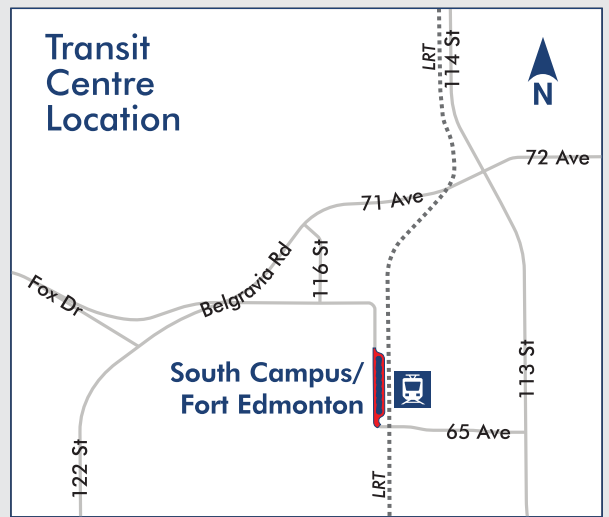

South Campus/ Fort Edmonton Transit Centre

Effective May 2, 2019
BusLink 2700

LEGEND	
15	Regular Service
135	Peak Hour Service
5101	Bus Stop Number
A	Bus Stop Letter

65 AVE

To 113 ST →