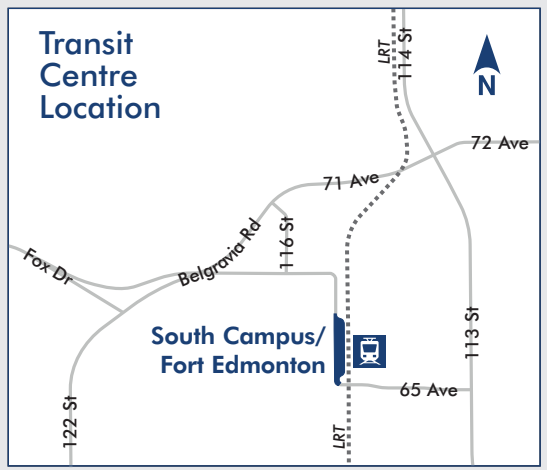

# South Campus/ Fort Edmonton Transit Centre

Effective September 3, 2017  
BusLink 2700

To Belgravia Rd/  
West Busway

LRT Station

65 AVE

To 113 ST →

**LEGEND**  
 15 Regular Service  
 135 Peak Hour Service  
 15 Night, Sunday and Holiday Service  
 5101 Bus Stop Number