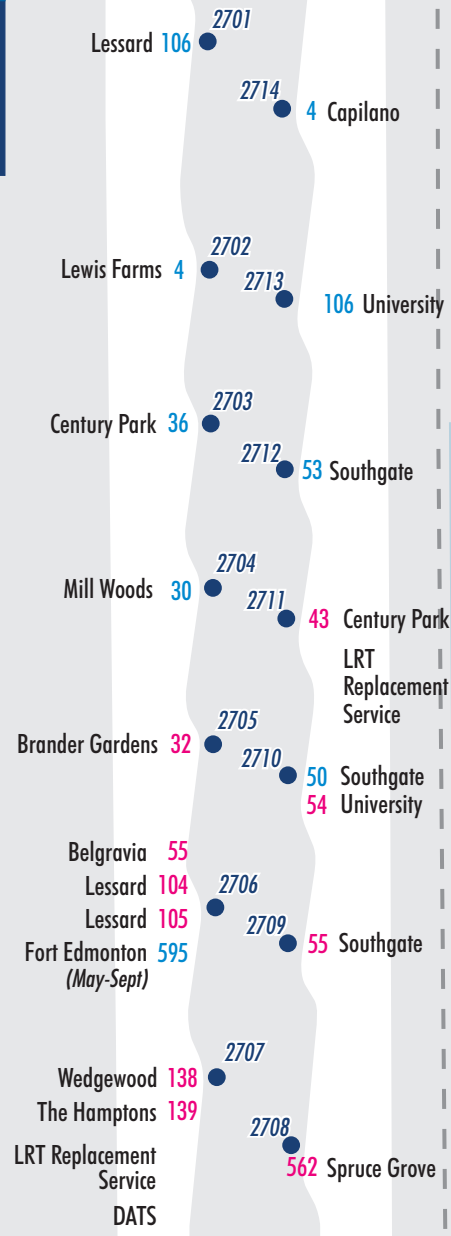

South Campus/ Fort Edmonton Transit Centre

Effective September 3, 2017
BusLink 2700

To Belgravia Rd/
West Busway

LRT Station

65 AVE

To 113 ST →

LEGEND
 15 Regular Service
 135 Peak Hour Service
 15 Night, Sunday and Holiday Service
 5101 Bus Stop Number

ETS