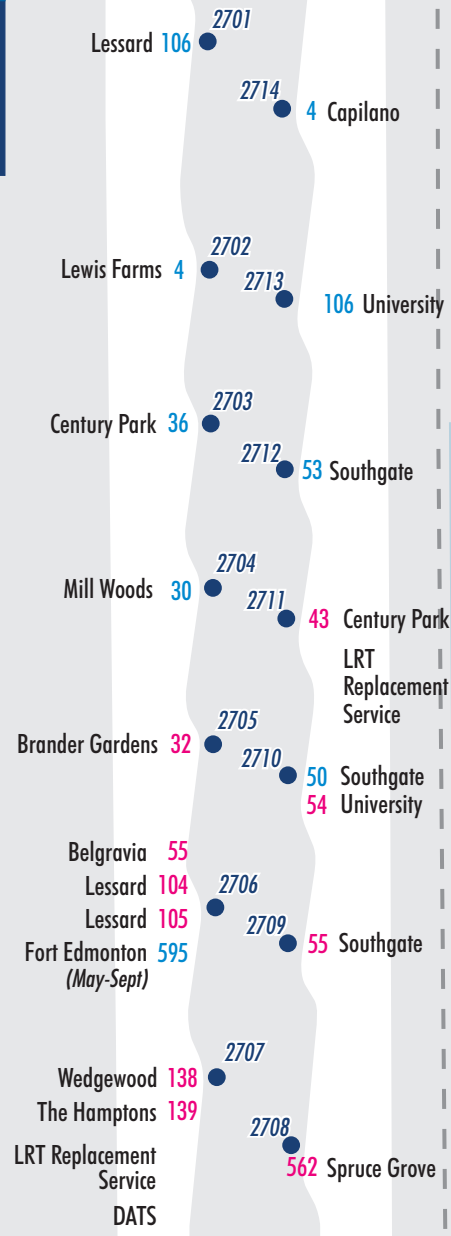

# South Campus/ Fort Edmonton Transit Centre

Effective September 3, 2017  
BusLink 2700

To Belgravia Rd/  
West Busway

LRT Station

65 AVE

To 113 ST →

**LEGEND**  
 15 Regular Service  
 135 Peak Hour Service  
 15 Night, Sunday and Holiday Service  
 5101 Bus Stop Number