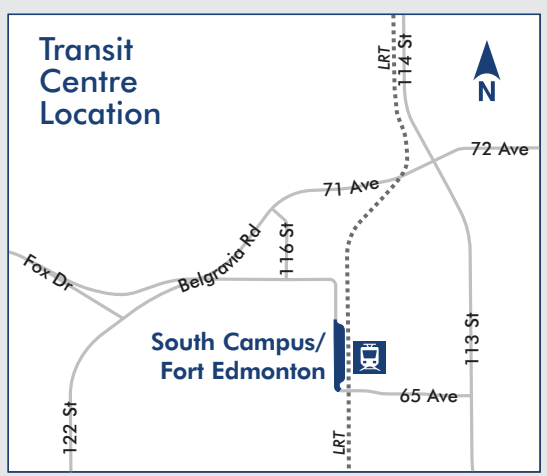

South Campus/ Fort Edmonton Transit Centre

Effective September 3, 2017
BusLink 2700

To Belgravia Rd/
West Busway

LRT Station

65 AVE

To 113 ST →

LEGEND
 15 Regular Service
 135 Peak Hour Service
 15 Night, Sunday and Holiday Service
 5101 Bus Stop Number