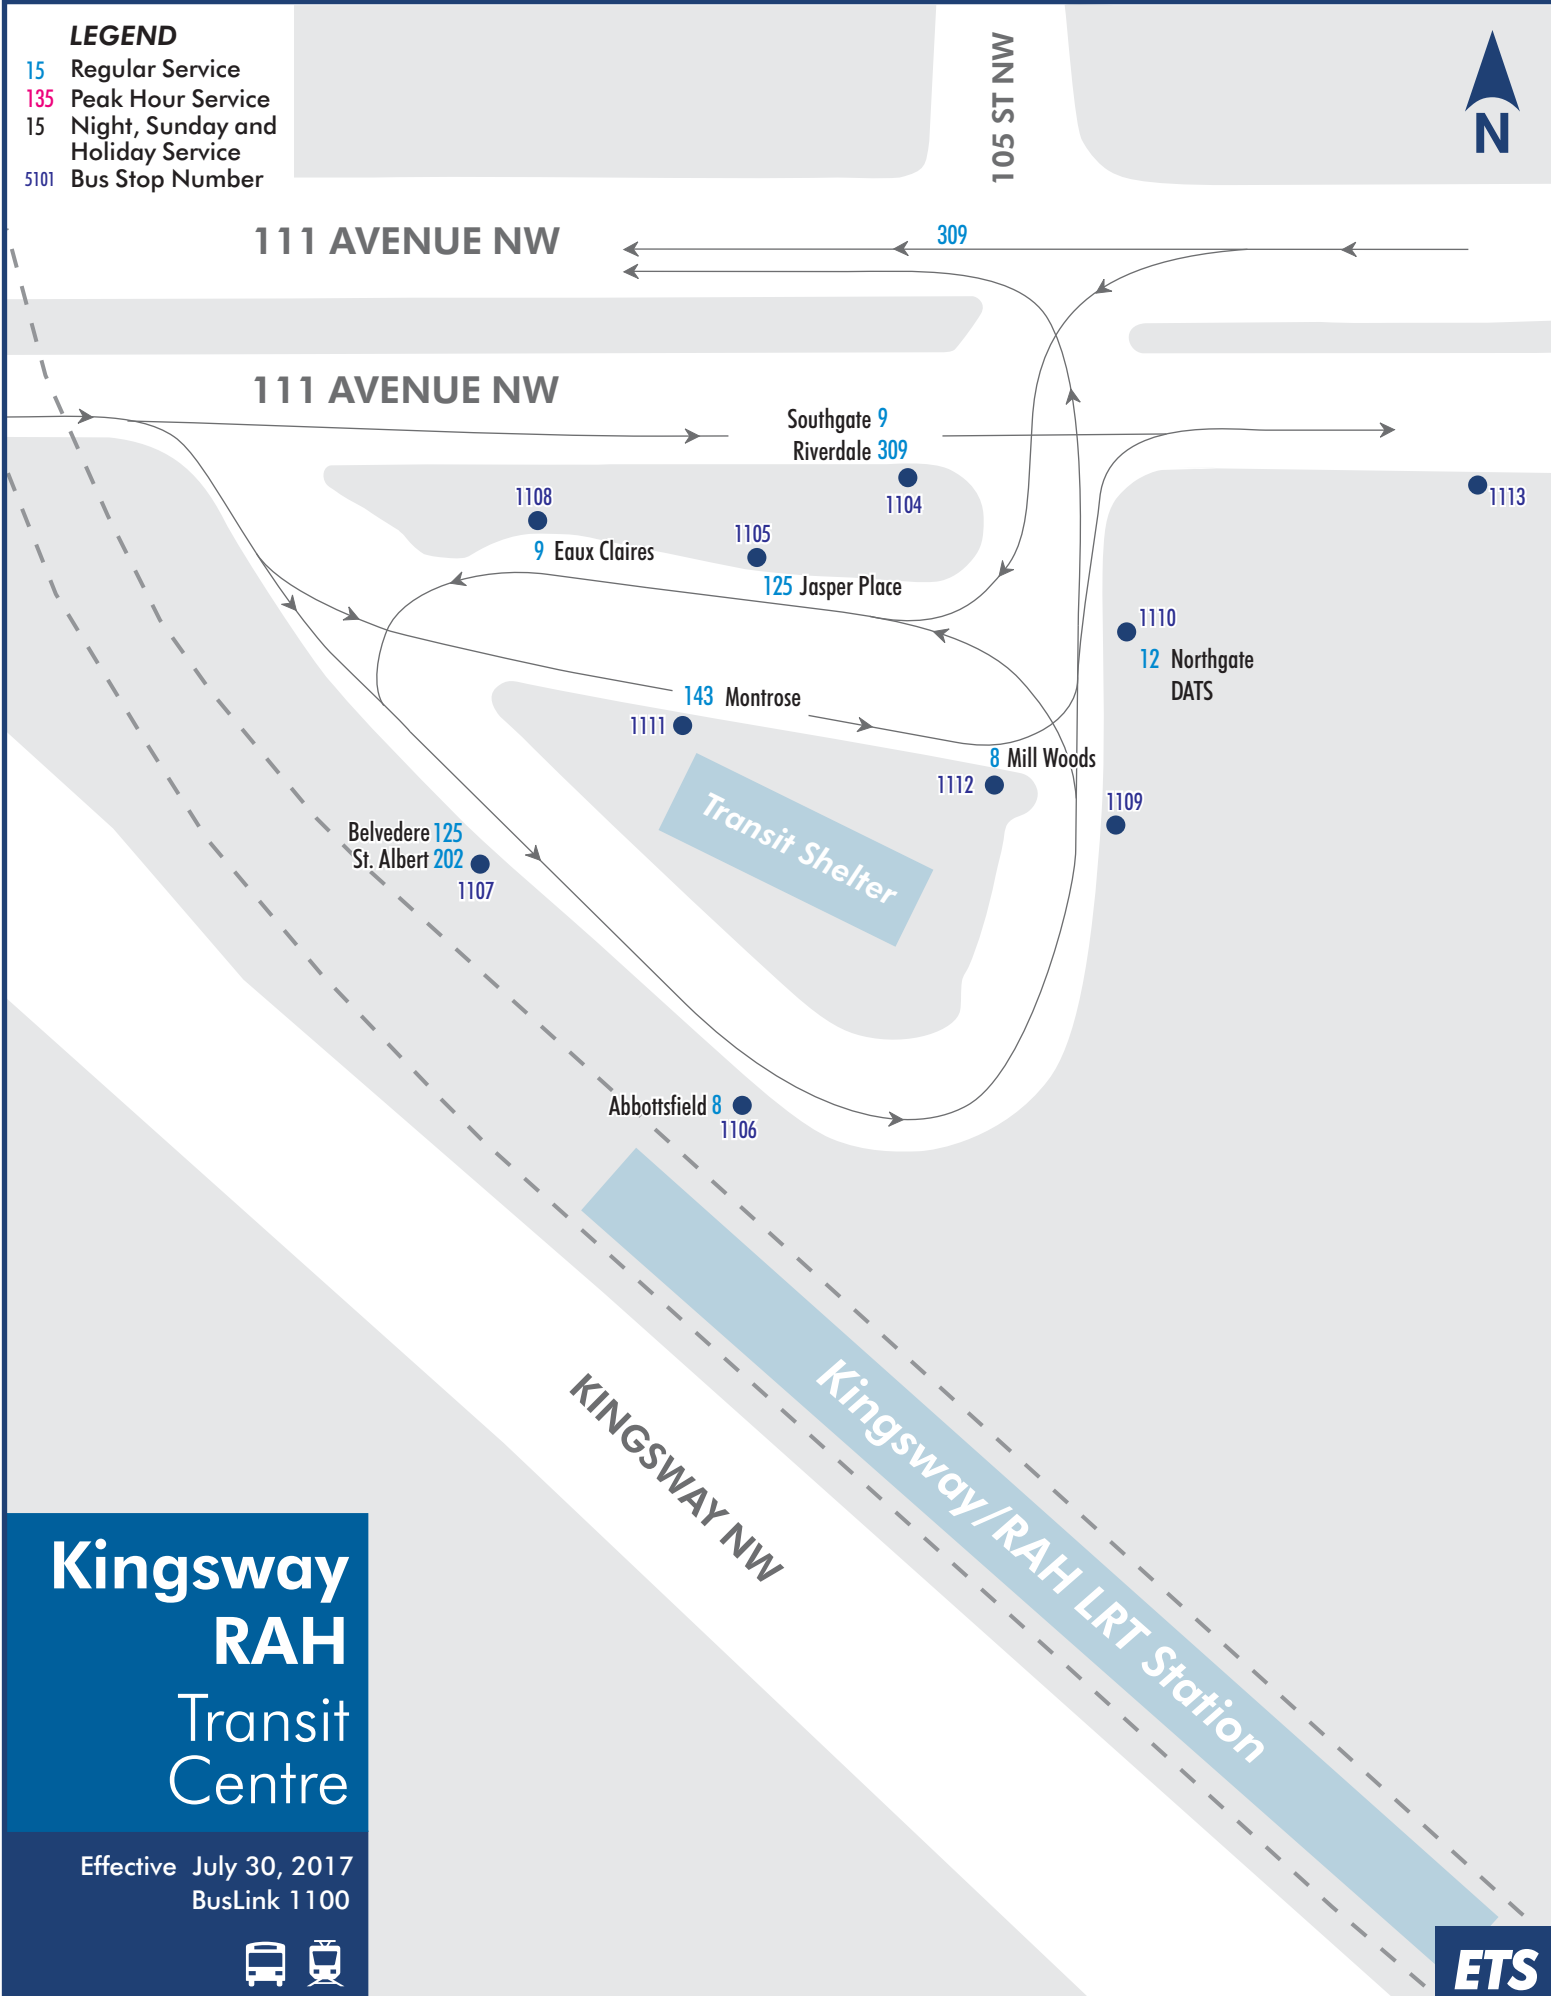

**LEGEND**

- 15 Regular Service
- 135 Peak Hour Service
- 15 Night, Sunday and Holiday Service
- 5101 Bus Stop Number

# Kingsway RAH Transit Centre

Effective July 30, 2017  
BusLink 1100

**ETS**