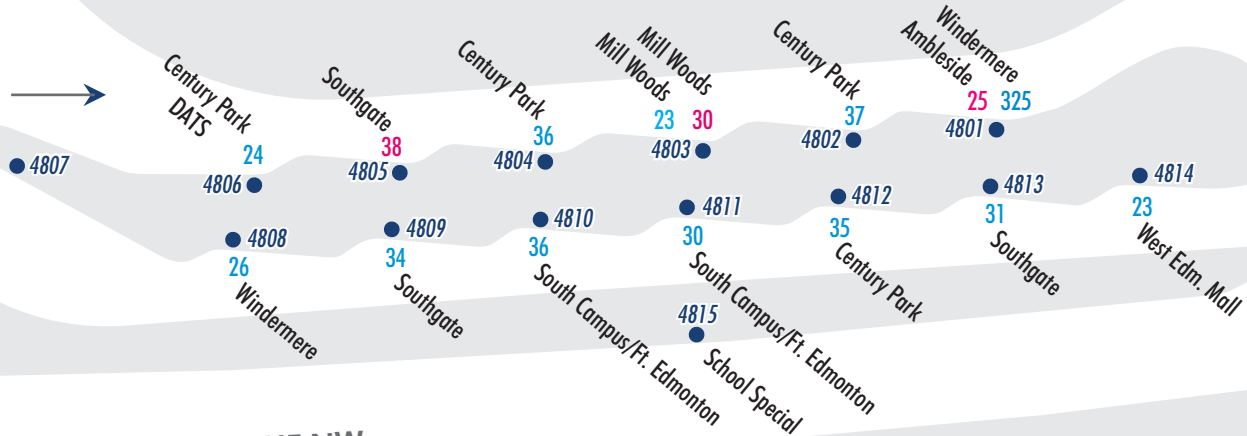

Leger Transit Centre

Effective July 2, 2017
BusLink 4800

LEGER RD NW

TOWN CENTRE BLVD NW

23 AVENUE NW

23 AVENUE NW

BUS LANE ONLY

LEGEND

- 15 Regular Service
- 135 Peak Hour Service
- 15 Night, Sunday and Holiday Service
- 5101 Bus Stop Number