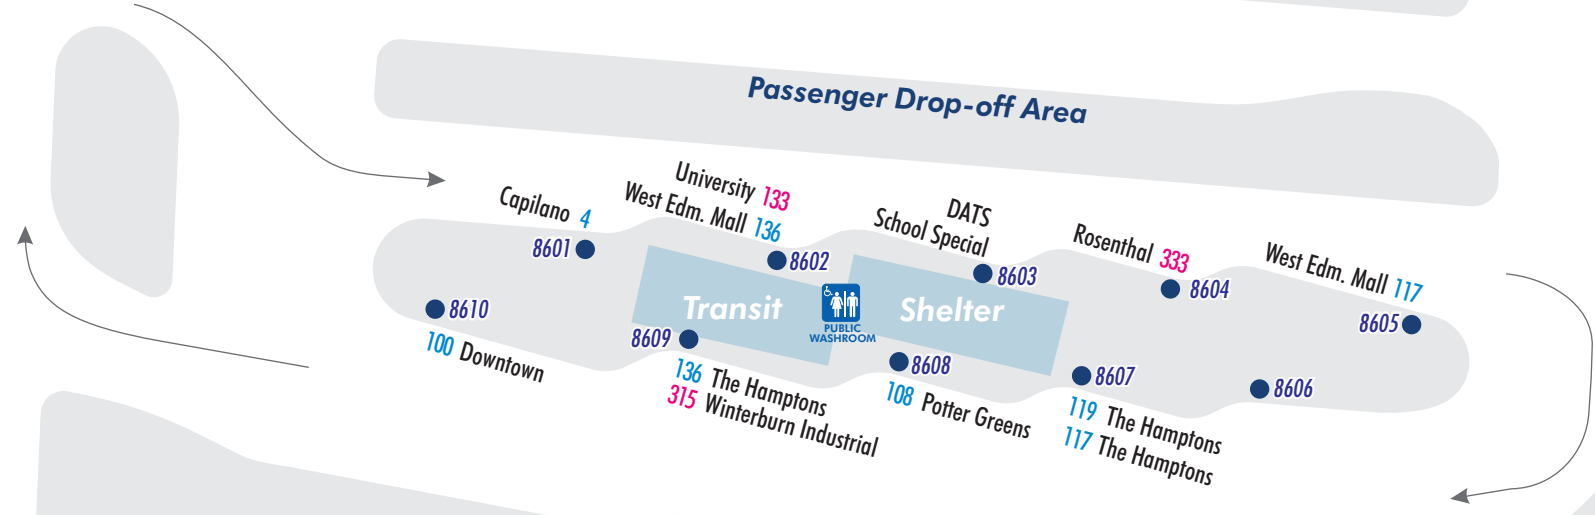

LEGEND

- 15 Regular Service
- 135 Peak Hour Service
- 15 Night, Sunday and Holiday Service
- 5101 Bus Stop Number

199 STREET NW

WEBBER GREENS DR NW

Passenger Drop-off Area

Park & Ride Lot

Lewis Farms Transit Centre

Effective July 2, 2017
BusLink 8600