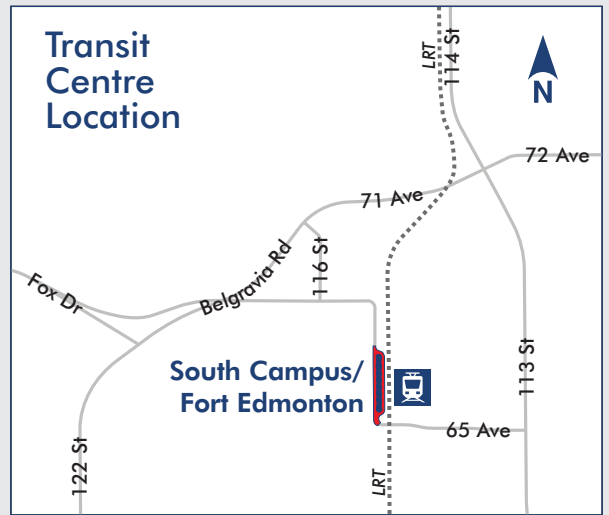

South Campus/ Fort Edmonton Transit Centre

Effective September 1, 2019
BusLink 2700

LRT Station

LEGEND

- 15 Regular Service
- 135 Peak Hour Service
- 5101 Bus Stop Number
- A Bus Stop Letter

65 AVE

To 113 ST →