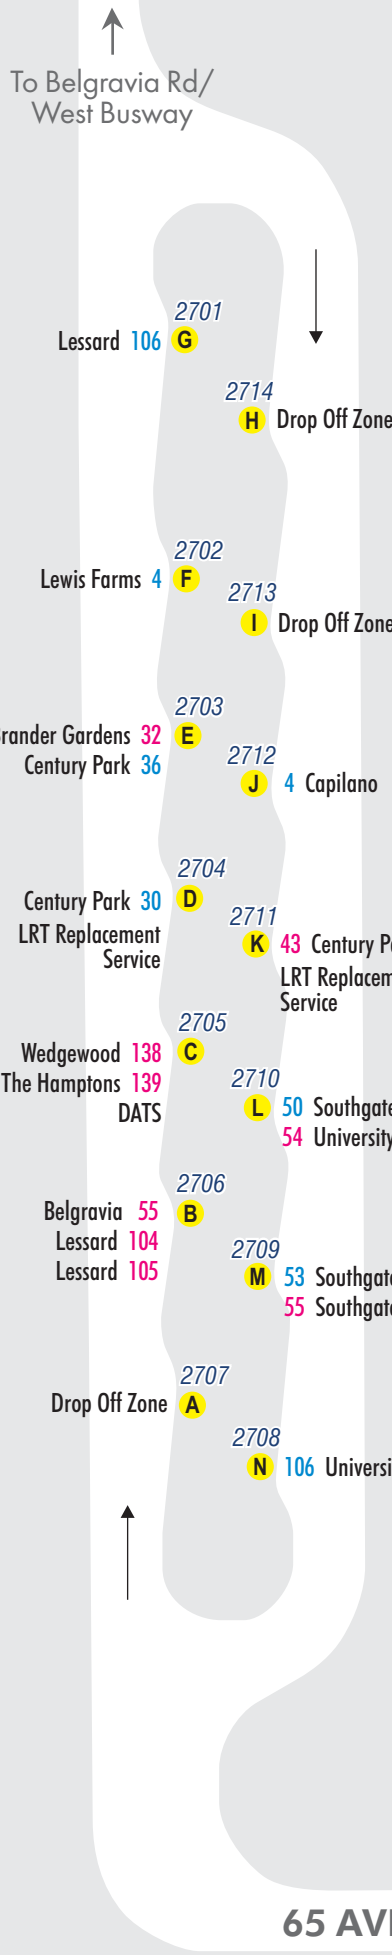

South Campus/ Fort Edmonton Transit Centre

Effective September 1, 2019
BusLink 2700

LRT Station

LEGEND

- 15 Regular Service
- 135 Peak Hour Service
- 5101 Bus Stop Number
- A Bus Stop Letter

65 AVE

To 113 ST →