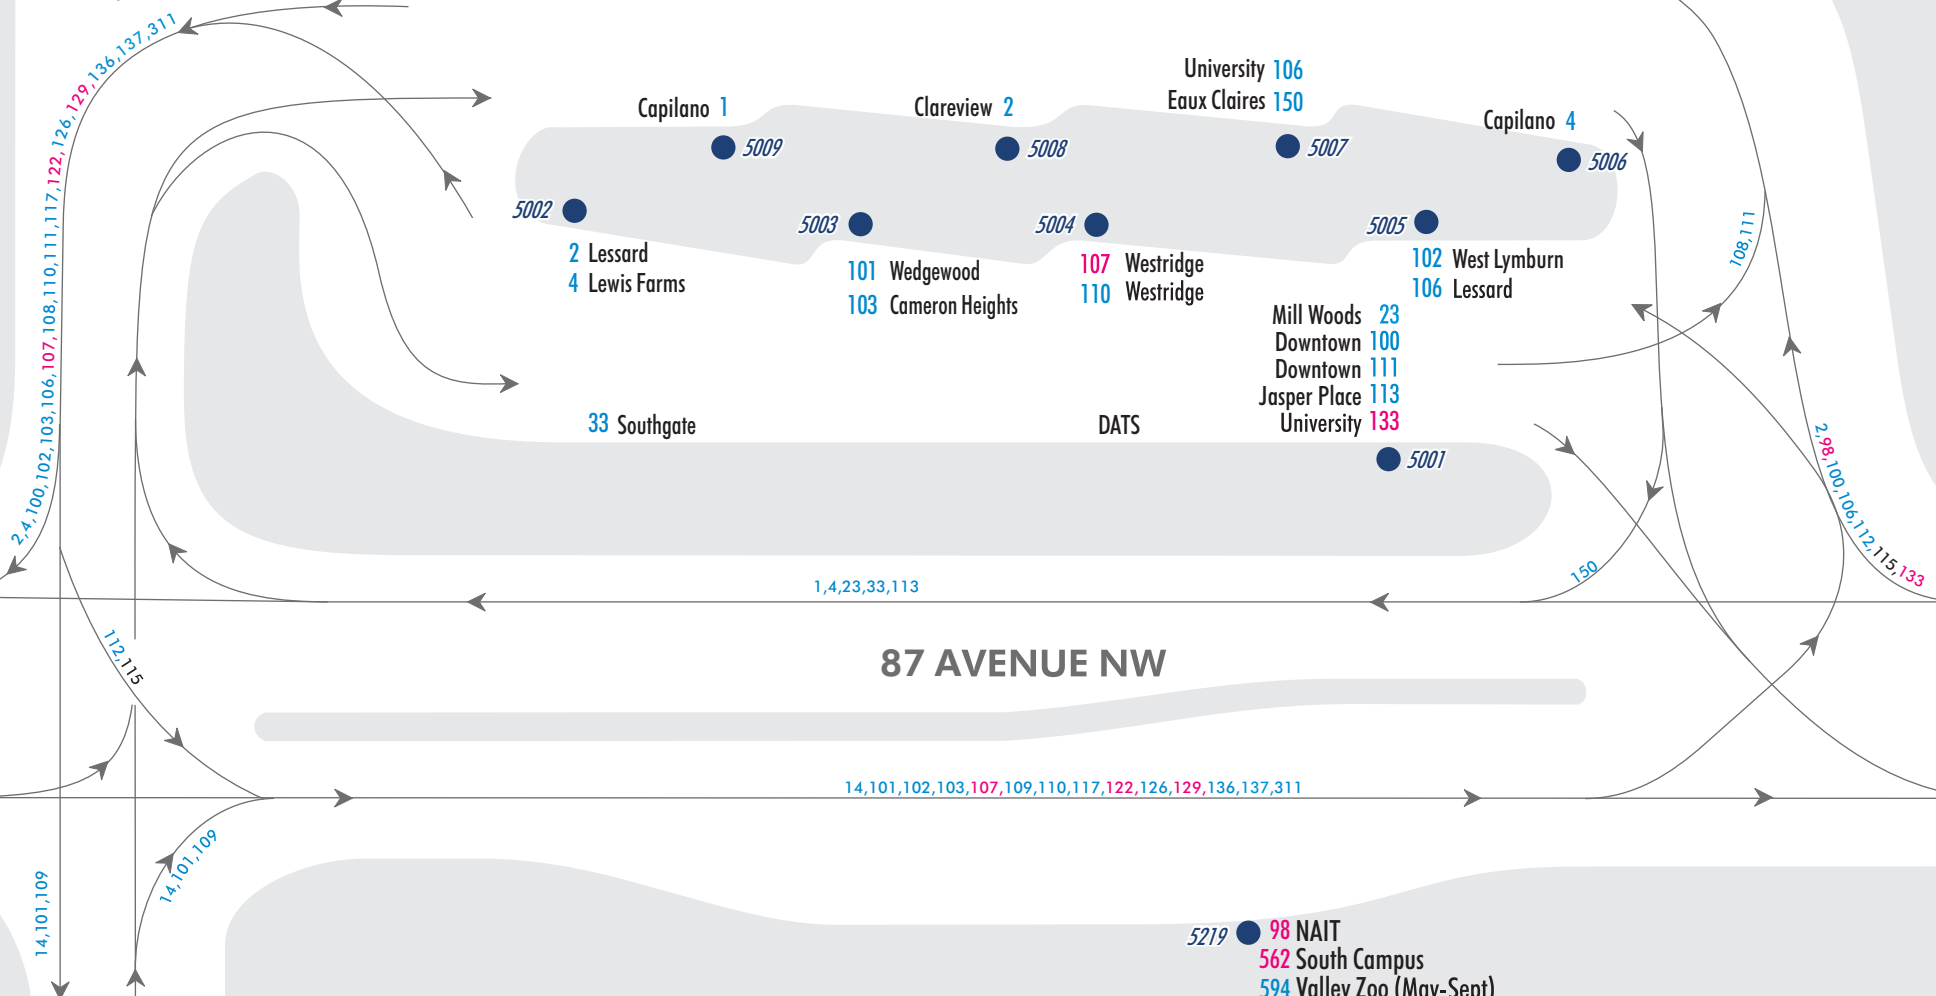

West Edmonton Mall Transit Centre

Effective September 2, 2018
BusLink 5000

LEGEND

- 15 Regular Service
- 135 Peak Hour Service
- 15 Night, Sunday and Holiday Service
- 5101 Bus Stop Number

175 STREET NW

87 AVENUE NW

- 5010
Lewis Farms 100
The Hamptons 117
Lewis Farms 133
The Hamptons 136
Clareview 137
- 5011
Downtown 14
St. Albert 205
Jasper Place 311
- 5012
Downtown 109
Westmount 122
Westmount 129
- 5013
Capilano 112
Northgate 115
Westmount 126

- 5009
Capilano 1
- 5008
Clareview 2
- 5007
Eaux Claires 150
University 106
- 5006
Capilano 4
- 5002
2 Lessard
4 Lewis Farms
- 5003
101 Wedgewood
103 Cameron Heights
- 5004
107 Westridge
110 Westridge
- 5005
102 West Lymburn
106 Lessard
- 5001
Mill Woods 23
Downtown 100
Downtown 111
Jasper Place 113
University 133

5014
562 Spruce Grove

5219 ● 98 NAIT
562 South Campus
594 Valley Zoo (May-Sept)