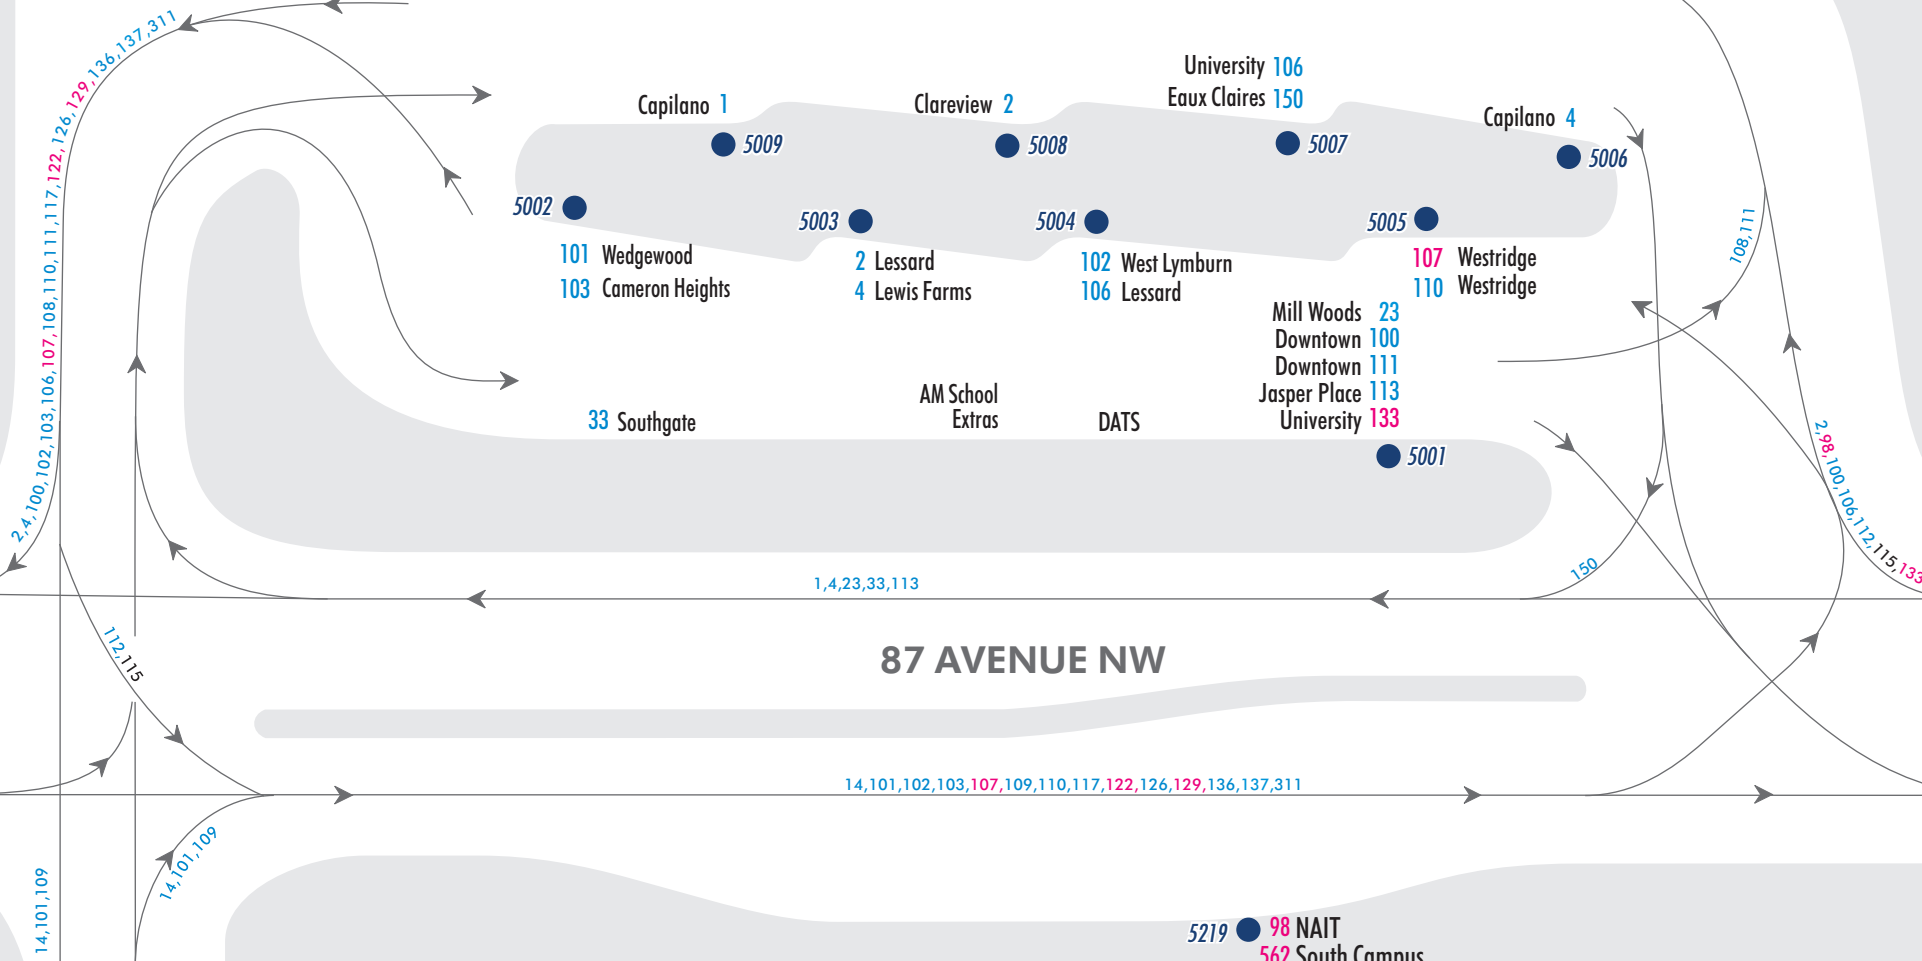

# West Edmonton Mall Transit Centre

Effective October 28, 2017  
BusLink 5000

### LEGEND

- 15 Regular Service
- 135 Peak Hour Service
- 15 Night, Sunday and Holiday Service
- 5101 Bus Stop Number

175 STREET NW

87 AVENUE NW

5014 ● 562 Spruce Grove

5010 ● Lewis Farms 100  
 The Hamptons 117  
 Lewis Farms 133  
 The Hamptons 136  
 Clareview 137  
 5011 ● Downtown 14  
 St. Albert 205  
 Jasper Place 311  
 5012 ● Downtown 109  
 Westmount 122  
 Westmount 129  
 5013 ● Capilano 112  
 Northgate 115  
 Westmount 126

Capilano 1 ● 5009  
 Clareview 2 ● 5008  
 University 106  
 Eaux Claires 150 ● 5007  
 Capilano 4 ● 5006  
 5002 ● 101 Wedgwood  
 103 Cameron Heights  
 5003 ● 2 Lessard  
 4 Lewis Farms  
 5004 ● 102 West Lymburn  
 106 Lessard  
 5005 ● 107 Westridge  
 110 Westridge  
 Mill Woods 23  
 Downtown 100  
 Downtown 111  
 Jasper Place 113  
 University 133  
 5001 ●  
 33 Southgate  
 AM School Extras  
 DATS

5219 ● 98 NAIT  
 562 South Campus  
 594 Valley Zoo (May-Sept)