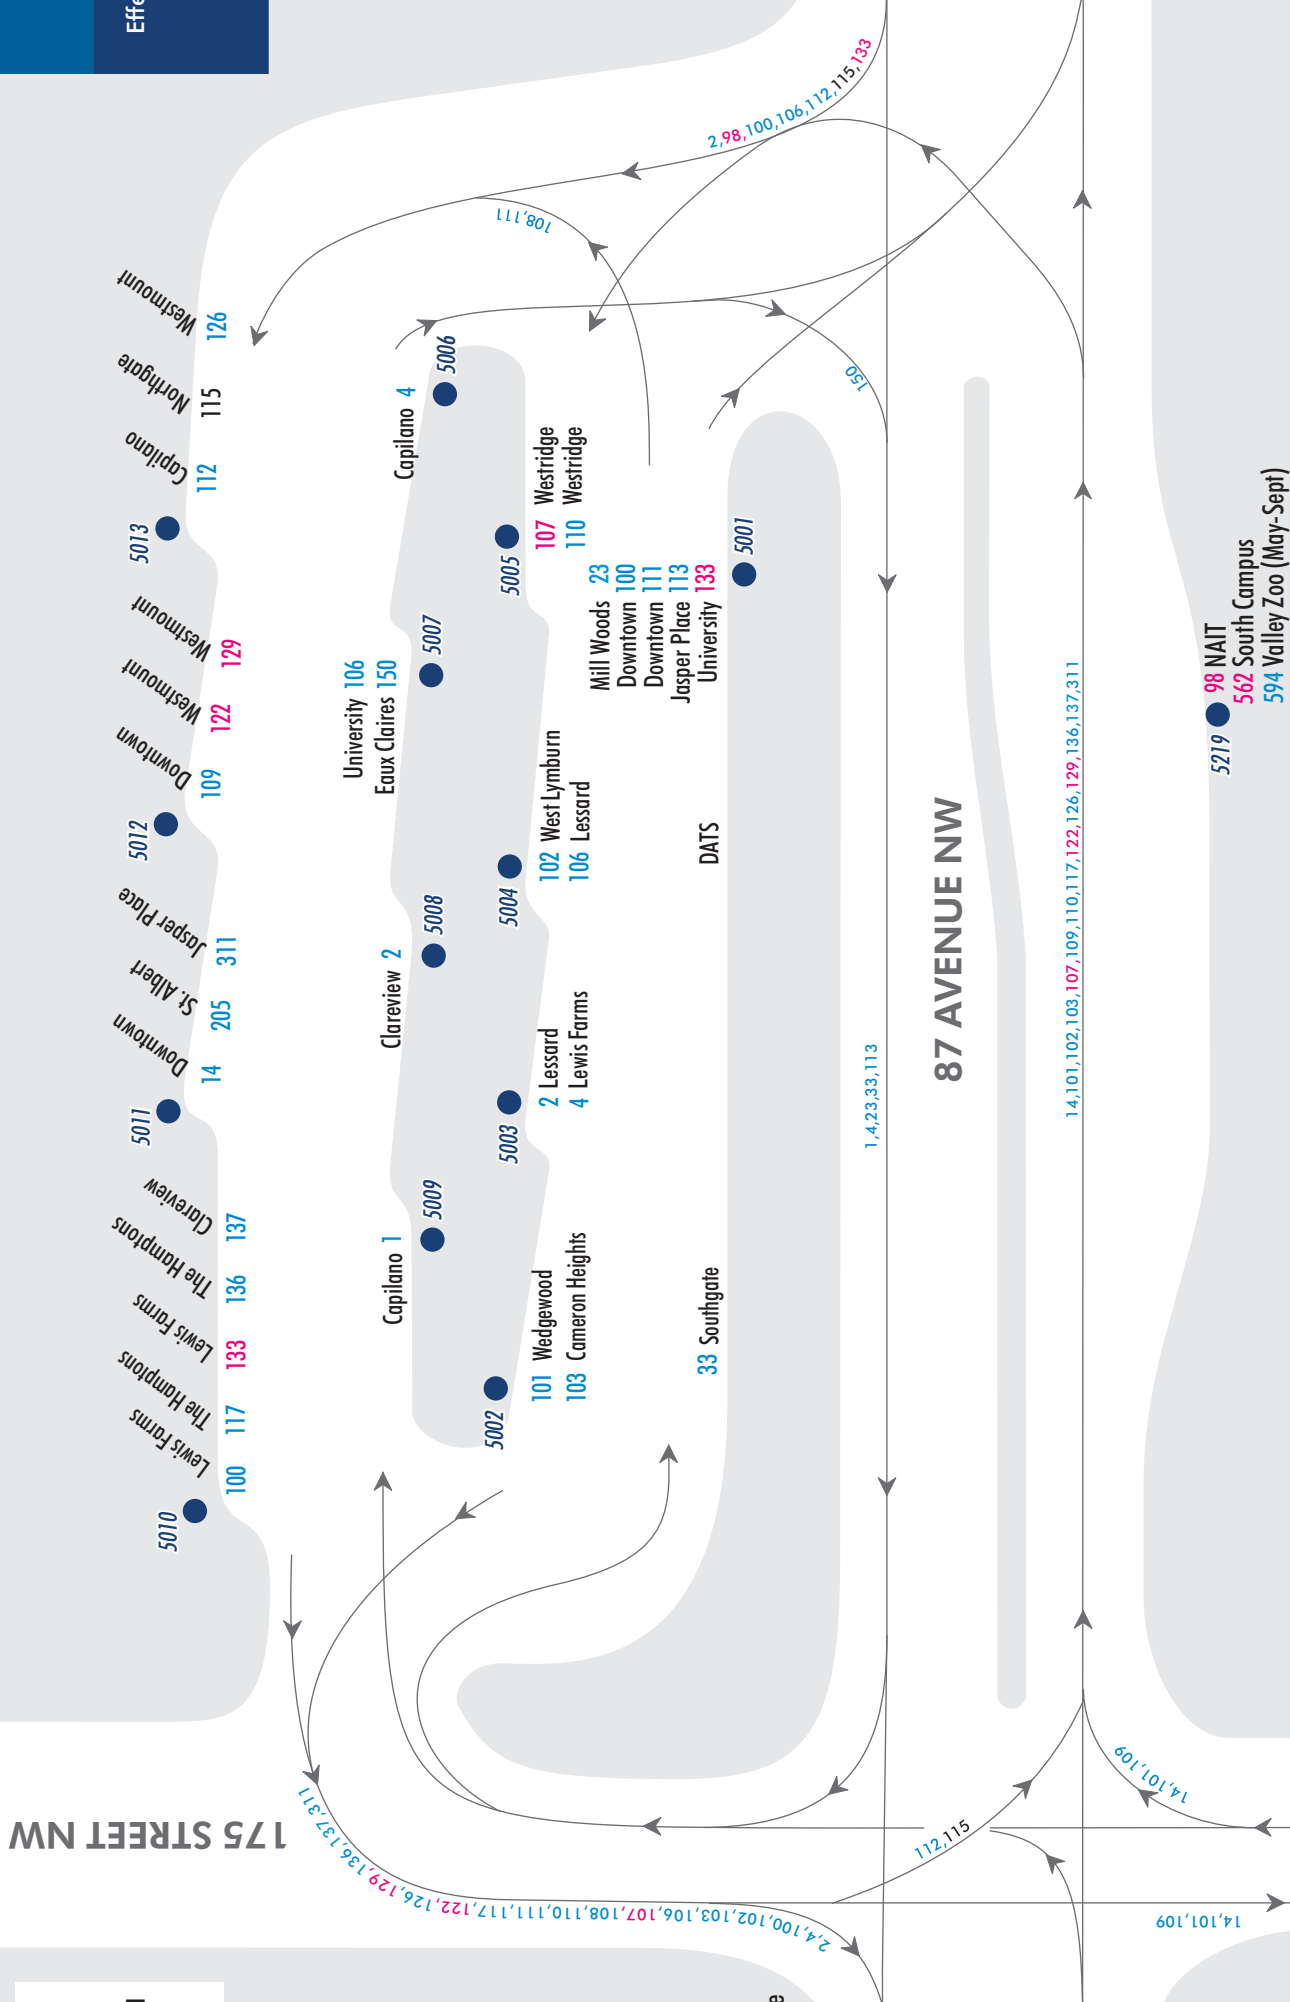

West Edmonton Mall Transit Centre

Effective February 11, 2018
BusLink 5000

LEGEND

- 15 Regular Service
- 135 Peak Hour Service
- 15 Night, Sunday and Holiday Service
- 5101 Bus Stop Number

175 STREET NW

562 Spruce Grove

5014

ETS

5219 ● 98 NAIT
562 South Campus
594 Valley Zoo (May-Sept)