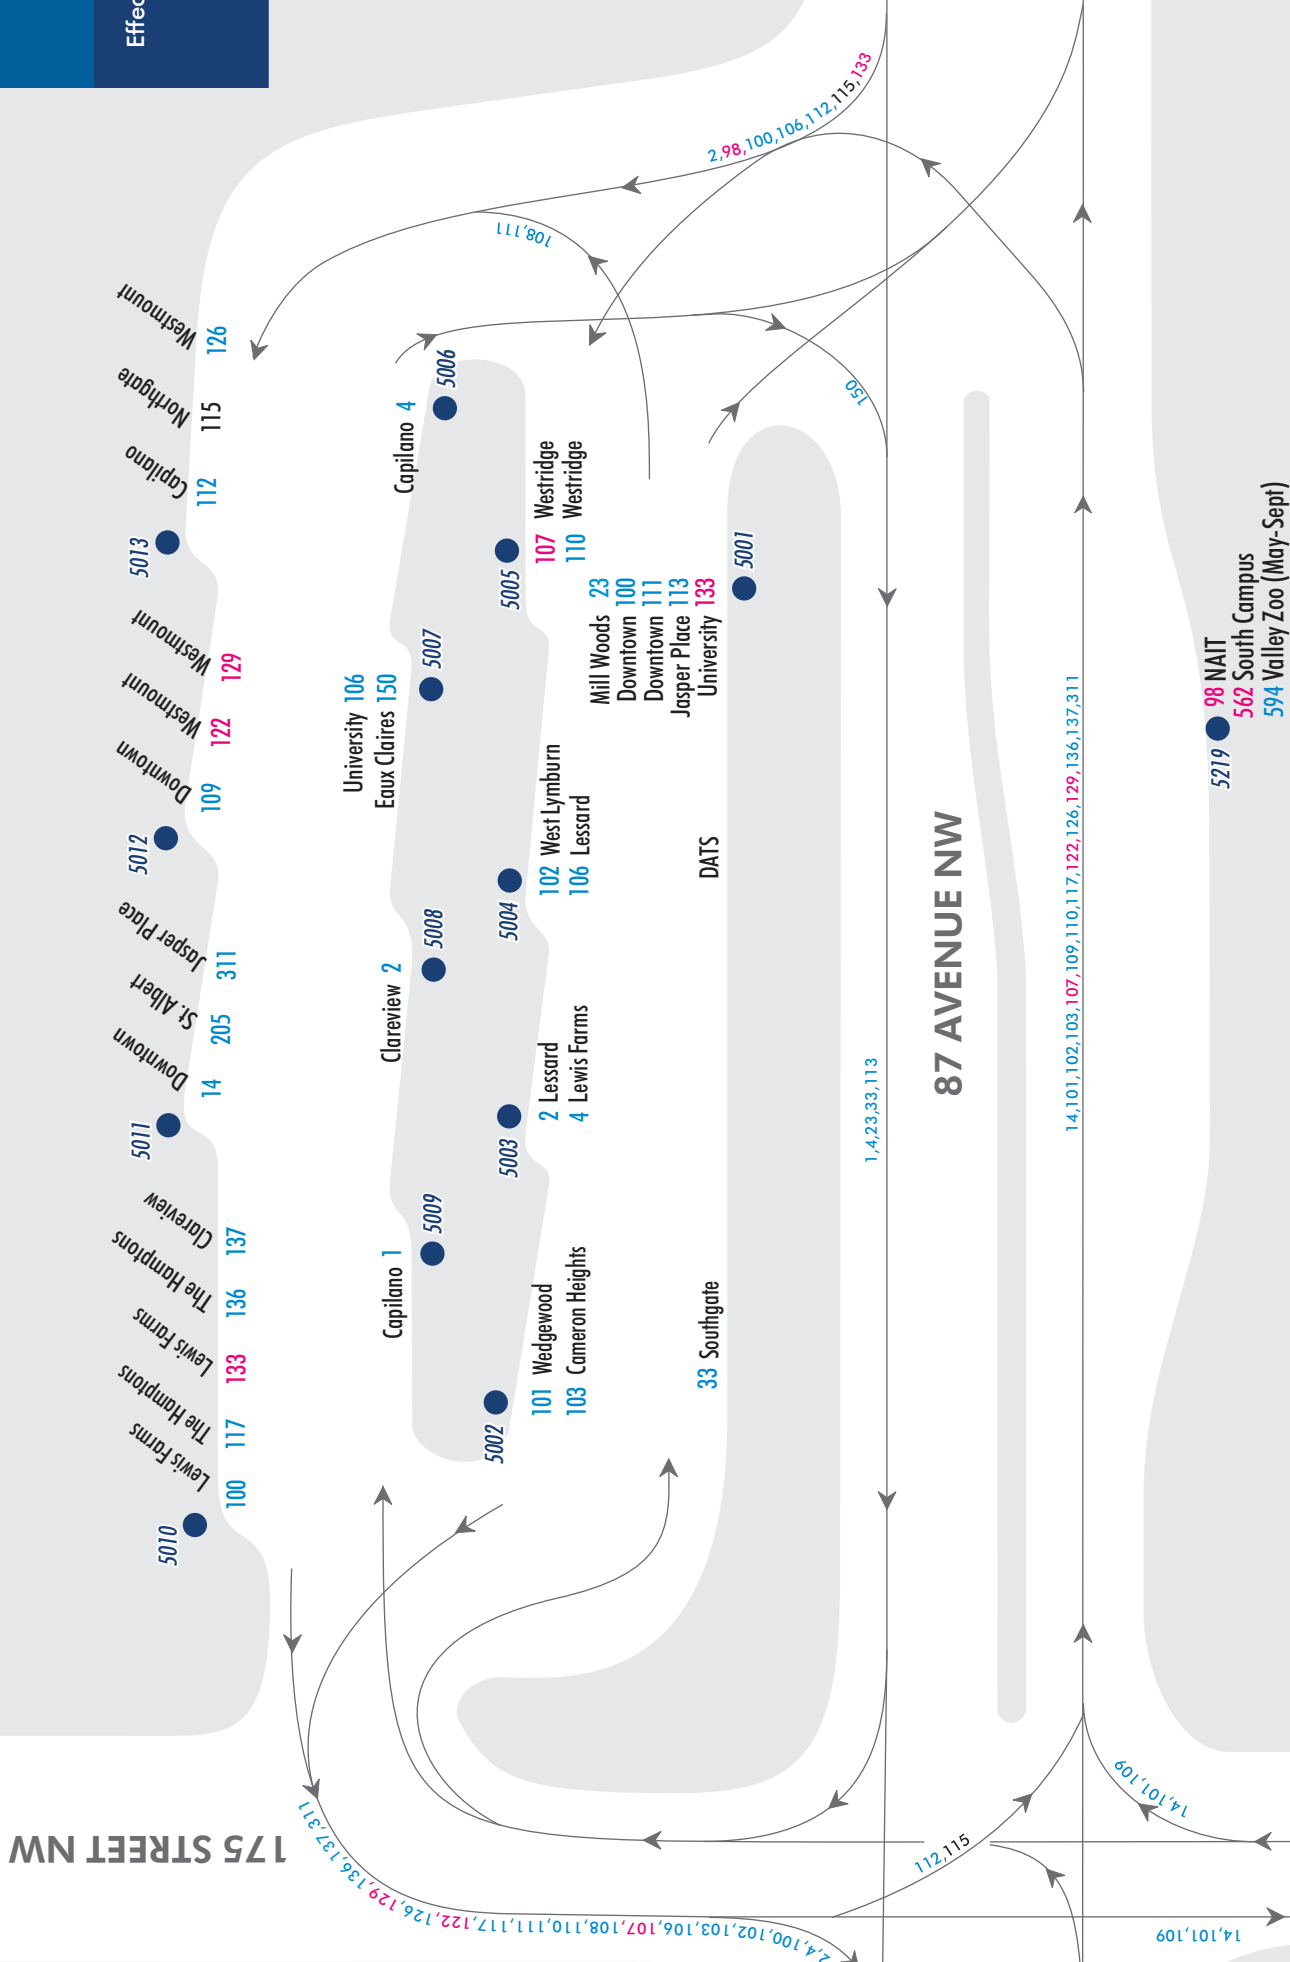

West Edmonton Mall Transit Centre

Effective February 11, 2018
BusLink 5000

LEGEND

- 15 Regular Service
- 135 Peak Hour Service
- 15 Night, Sunday and Holiday Service
- 5101 Bus Stop Number

175 STREET NW

562 Spruce Grove

5014

87 AVENUE NW

ETS

5219 ● 98 NAIT
562 South Campus
594 Valley Zoo (May-Sept)