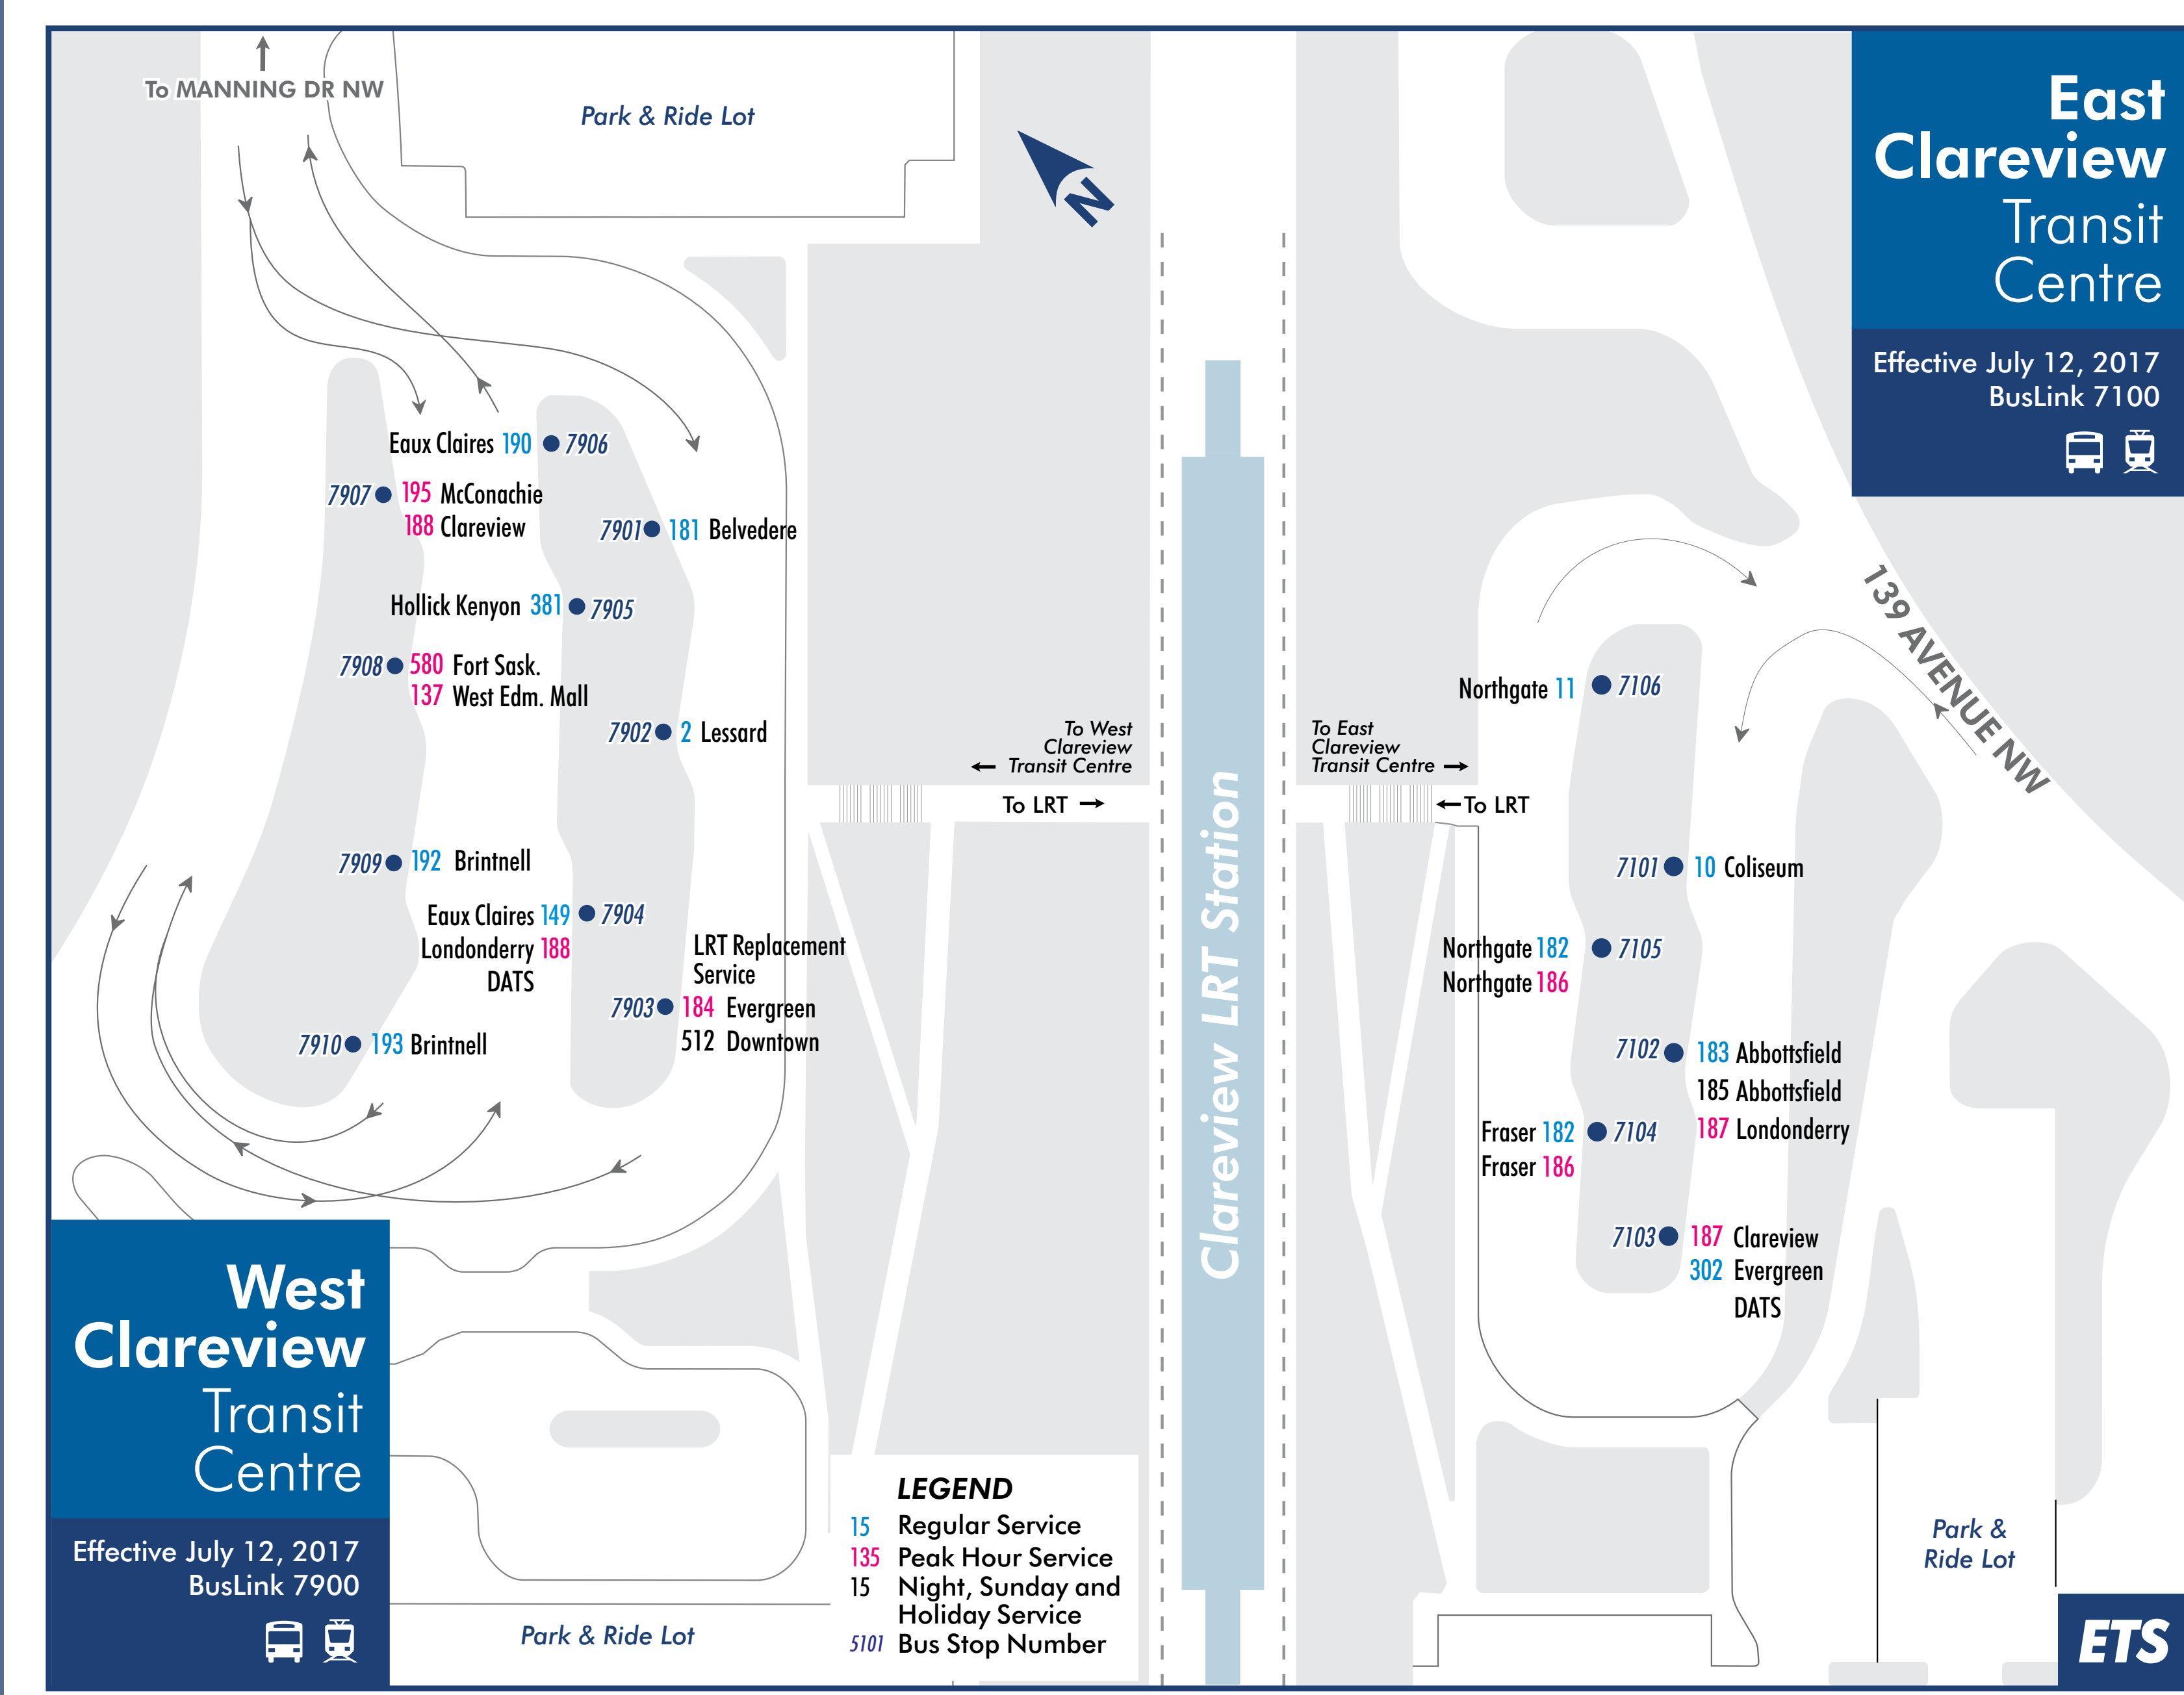

09:27
10:12
10:57
11:42
12:27
01:12
01:57
02:42
03:27
04:12
04:57
05:42
06:27
07:12
07:57
08:42
09:27
10:12

ROUTE 188

TO LONDONDERY
BUS STOP: 7904 NB

WEEKDAY DEPARTURE TIME

07:59
08:38

ROUTE 188

TO LONDONDERY
BUS STOP: 7904 NB

WEEKDAY DEPARTURE TIME

07:59
08:38

SATURDAY DEPARTURE TIME

05:35
06:05
06:35
07:05
08:07
08:37
09:07
09:37
10:07
10:37
11:07
11:37
12:07
12:37

SATURDAY DEPARTURE TIME

05:35
06:05
06:35
07:05
08:05
08:35
09:05
09:35
10:05
10:35
11:05
11:35
12:05

SUNDAY DEPARTURE TIME

06:05
06:35
07:05
07:35
08:05
08:35
09:05
09:35
10:05

SATURDAY DEPARTURE TIME

05:35
06:05
06:35
07:05
08:05
08:35
09:05
09:35
10:05
10:35
11:05
11:35
12:05
12:35

SATURDAY DEPARTURE TIME

05:35
06:05
06:35
07:05
08:05
08:35
09:05
09:35
10:05
10:35
11:05
11:35
12:05

SUNDAY DEPARTURE TIME

06:05
06:35
07:05
07:35
08:05
08:35
09:05
09:35
10:05

SATURDAY DEPARTURE TIME

05:35
06:05
06:35
07:05
08:05
08:35
09:05
09:35
10:05
10:35
11:05
11:35
12:05
12:35

SATURDAY DEPARTURE TIME

05:35
06:05
06:35
07:05
08:05
08:35
09:05
09:35
10:05
10:35
11:05
11:35
12:05
12:35

SUNDAY DEPARTURE TIME

06:05
06:35
07:05
07:35
08:05
08:35
09:05
09:35
10:05

SATURDAY DEPARTURE TIME

05:35
06:05
06:35
07:05
08:05
08:35
09:05
09:35
10:05
10:35
11:05
11:35
12:05
12:35

SATURDAY DEPARTURE TIME

05:35
06:05
06:35
07:05
08:05
08:35
09:05
09:35
10:05
10:35
11:05
11:35
12:05
12:35

SUNDAY DEPARTURE TIME

06:05
06:35
07:05
07:35
08:05
08:35
09:05
09:35
10:05

Bold text represents PM times
Some trips do not stop at the last location for the route.
Double check destination on buses before boarding.