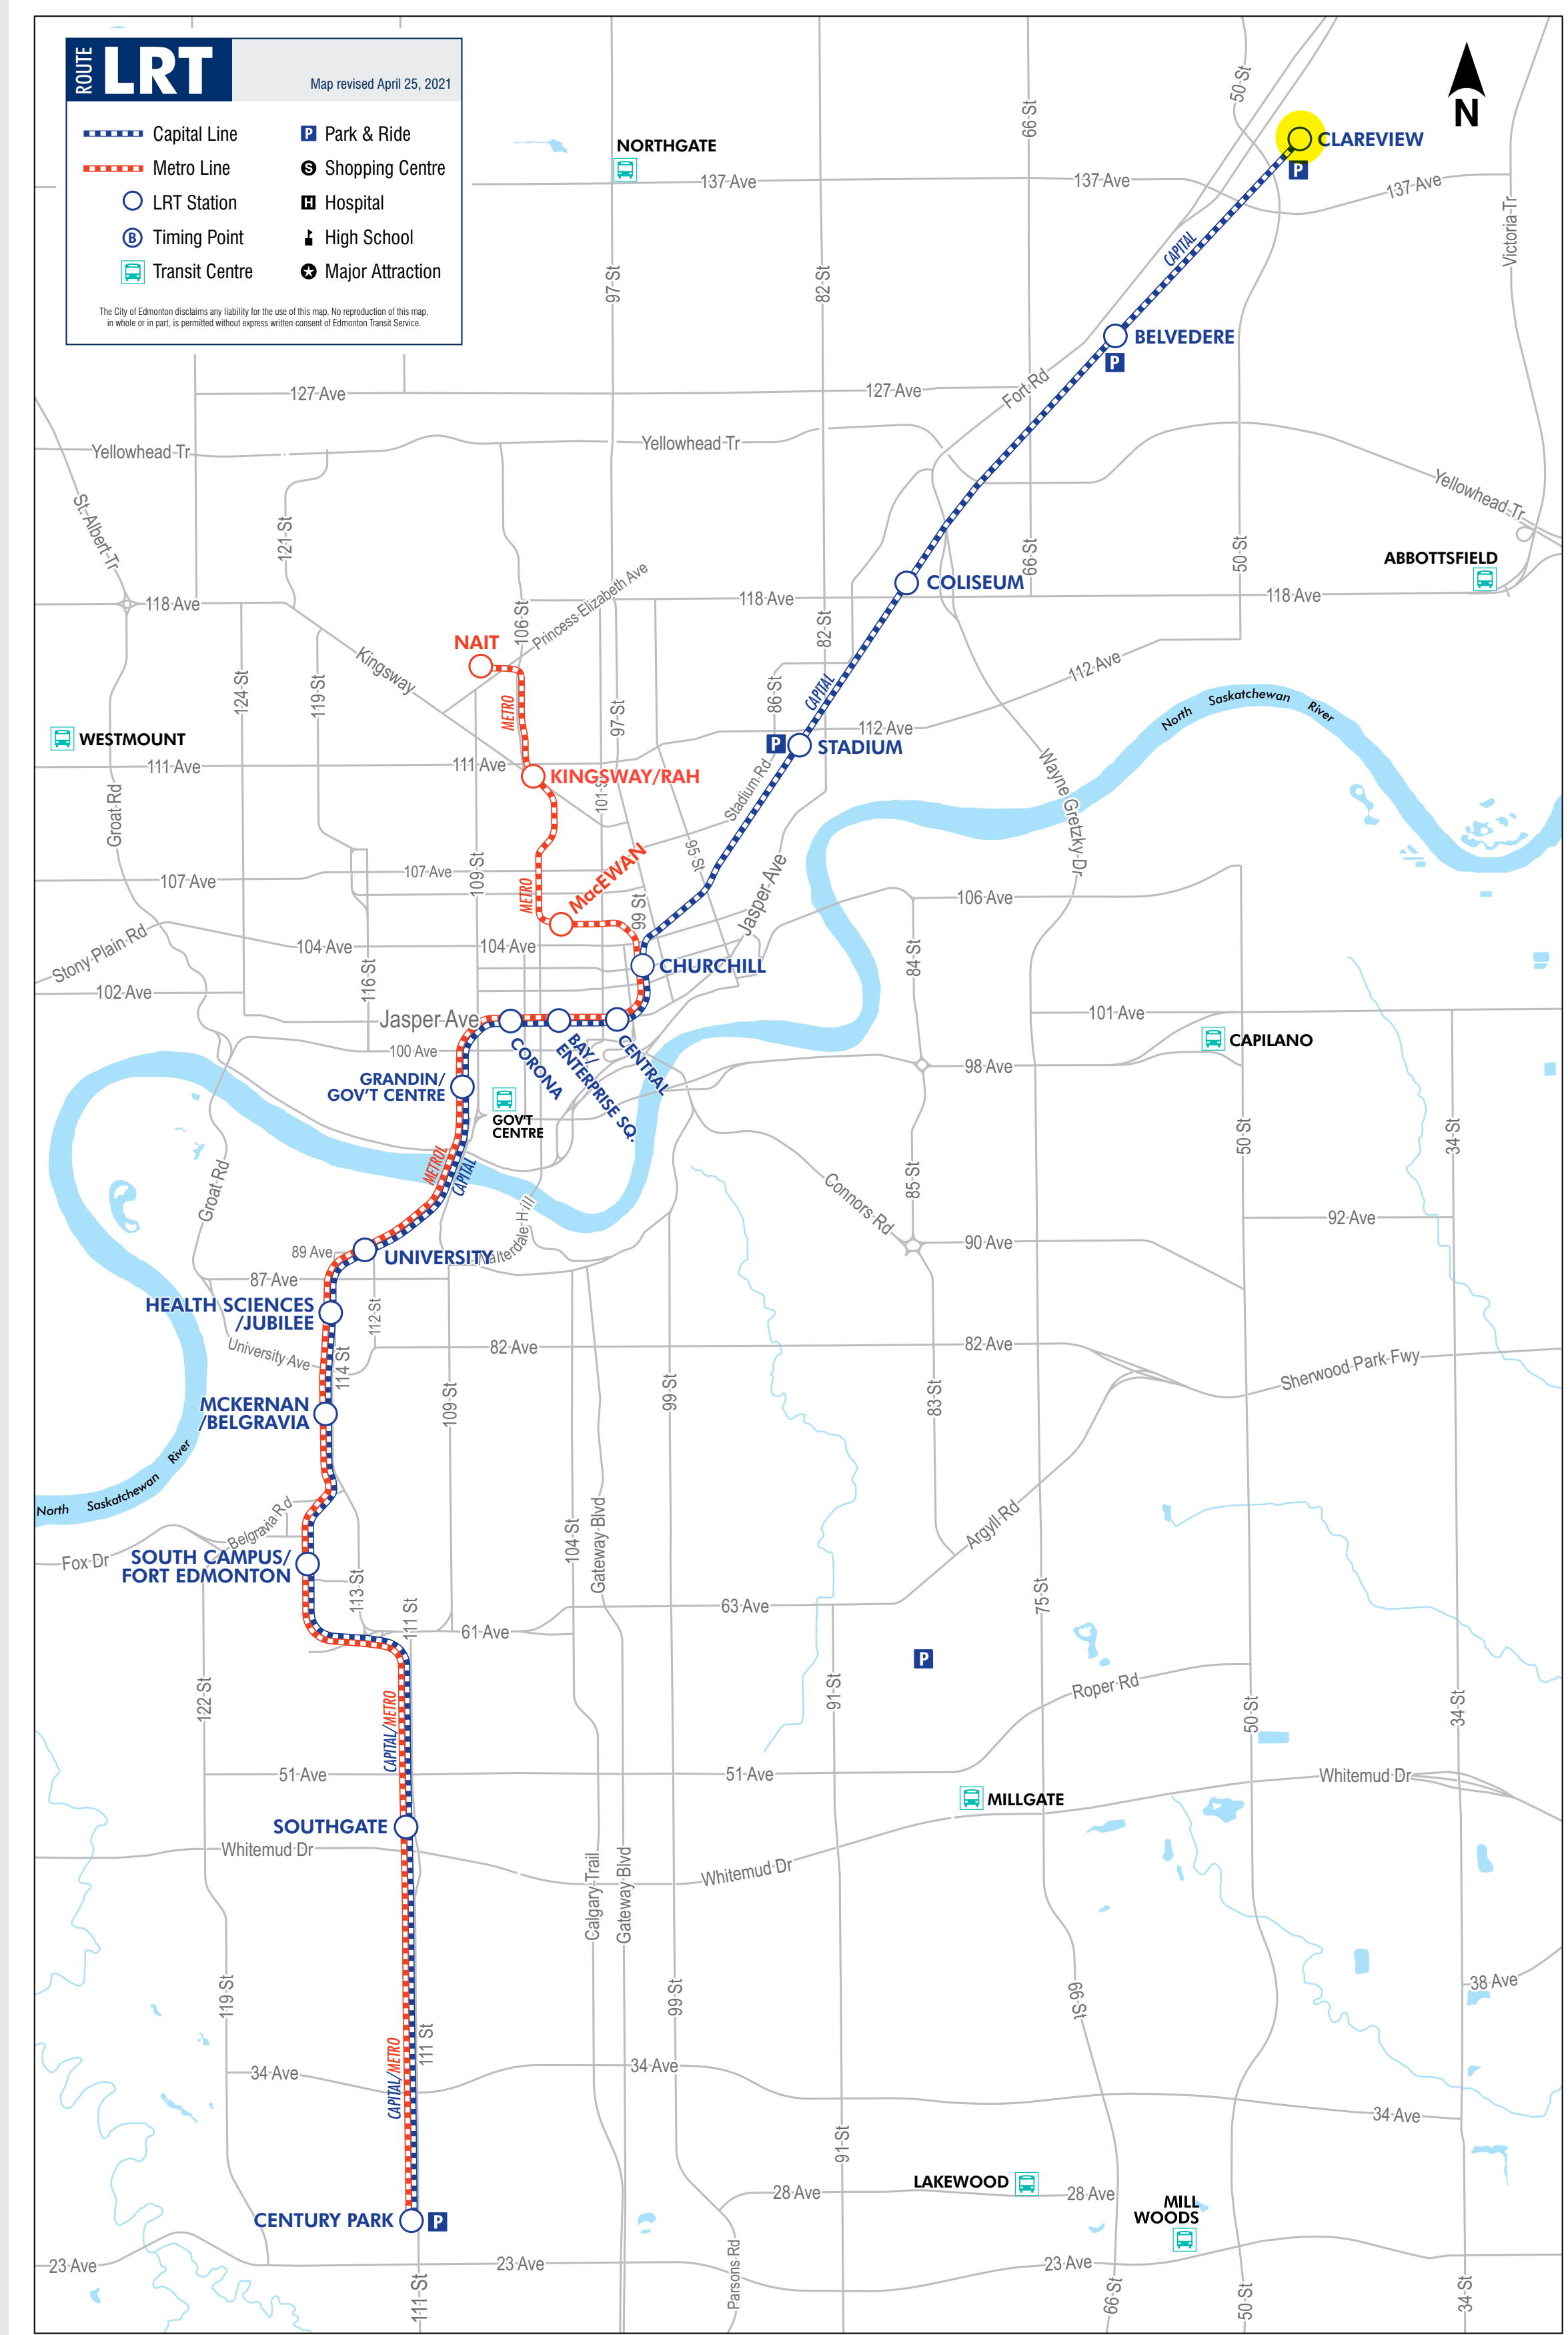

# TRANSIT INFORMATION

#### SUNDAY

5:13  
5:33  
5:53  
6:13  
6:33  
6:53  
7:13  
7:33  
7:53  
8:13  
8:33  
8:53  
9:13  
9:33  
9:53  
10:13  
10:33  
10:53  
11:13  
11:33  
11:53  
12:13  
12:33  
12:53

**East Clareview Transit Centre**  
Effective April 25, 2021  
BusLink 7100

**West Clareview Transit Centre**  
Effective April 25, 2021  
BusLink 7900

**LEGEND**  
15 Route Number  
Frequent Route  
5101 Bus Stop Number  
A Bus Stop Letter