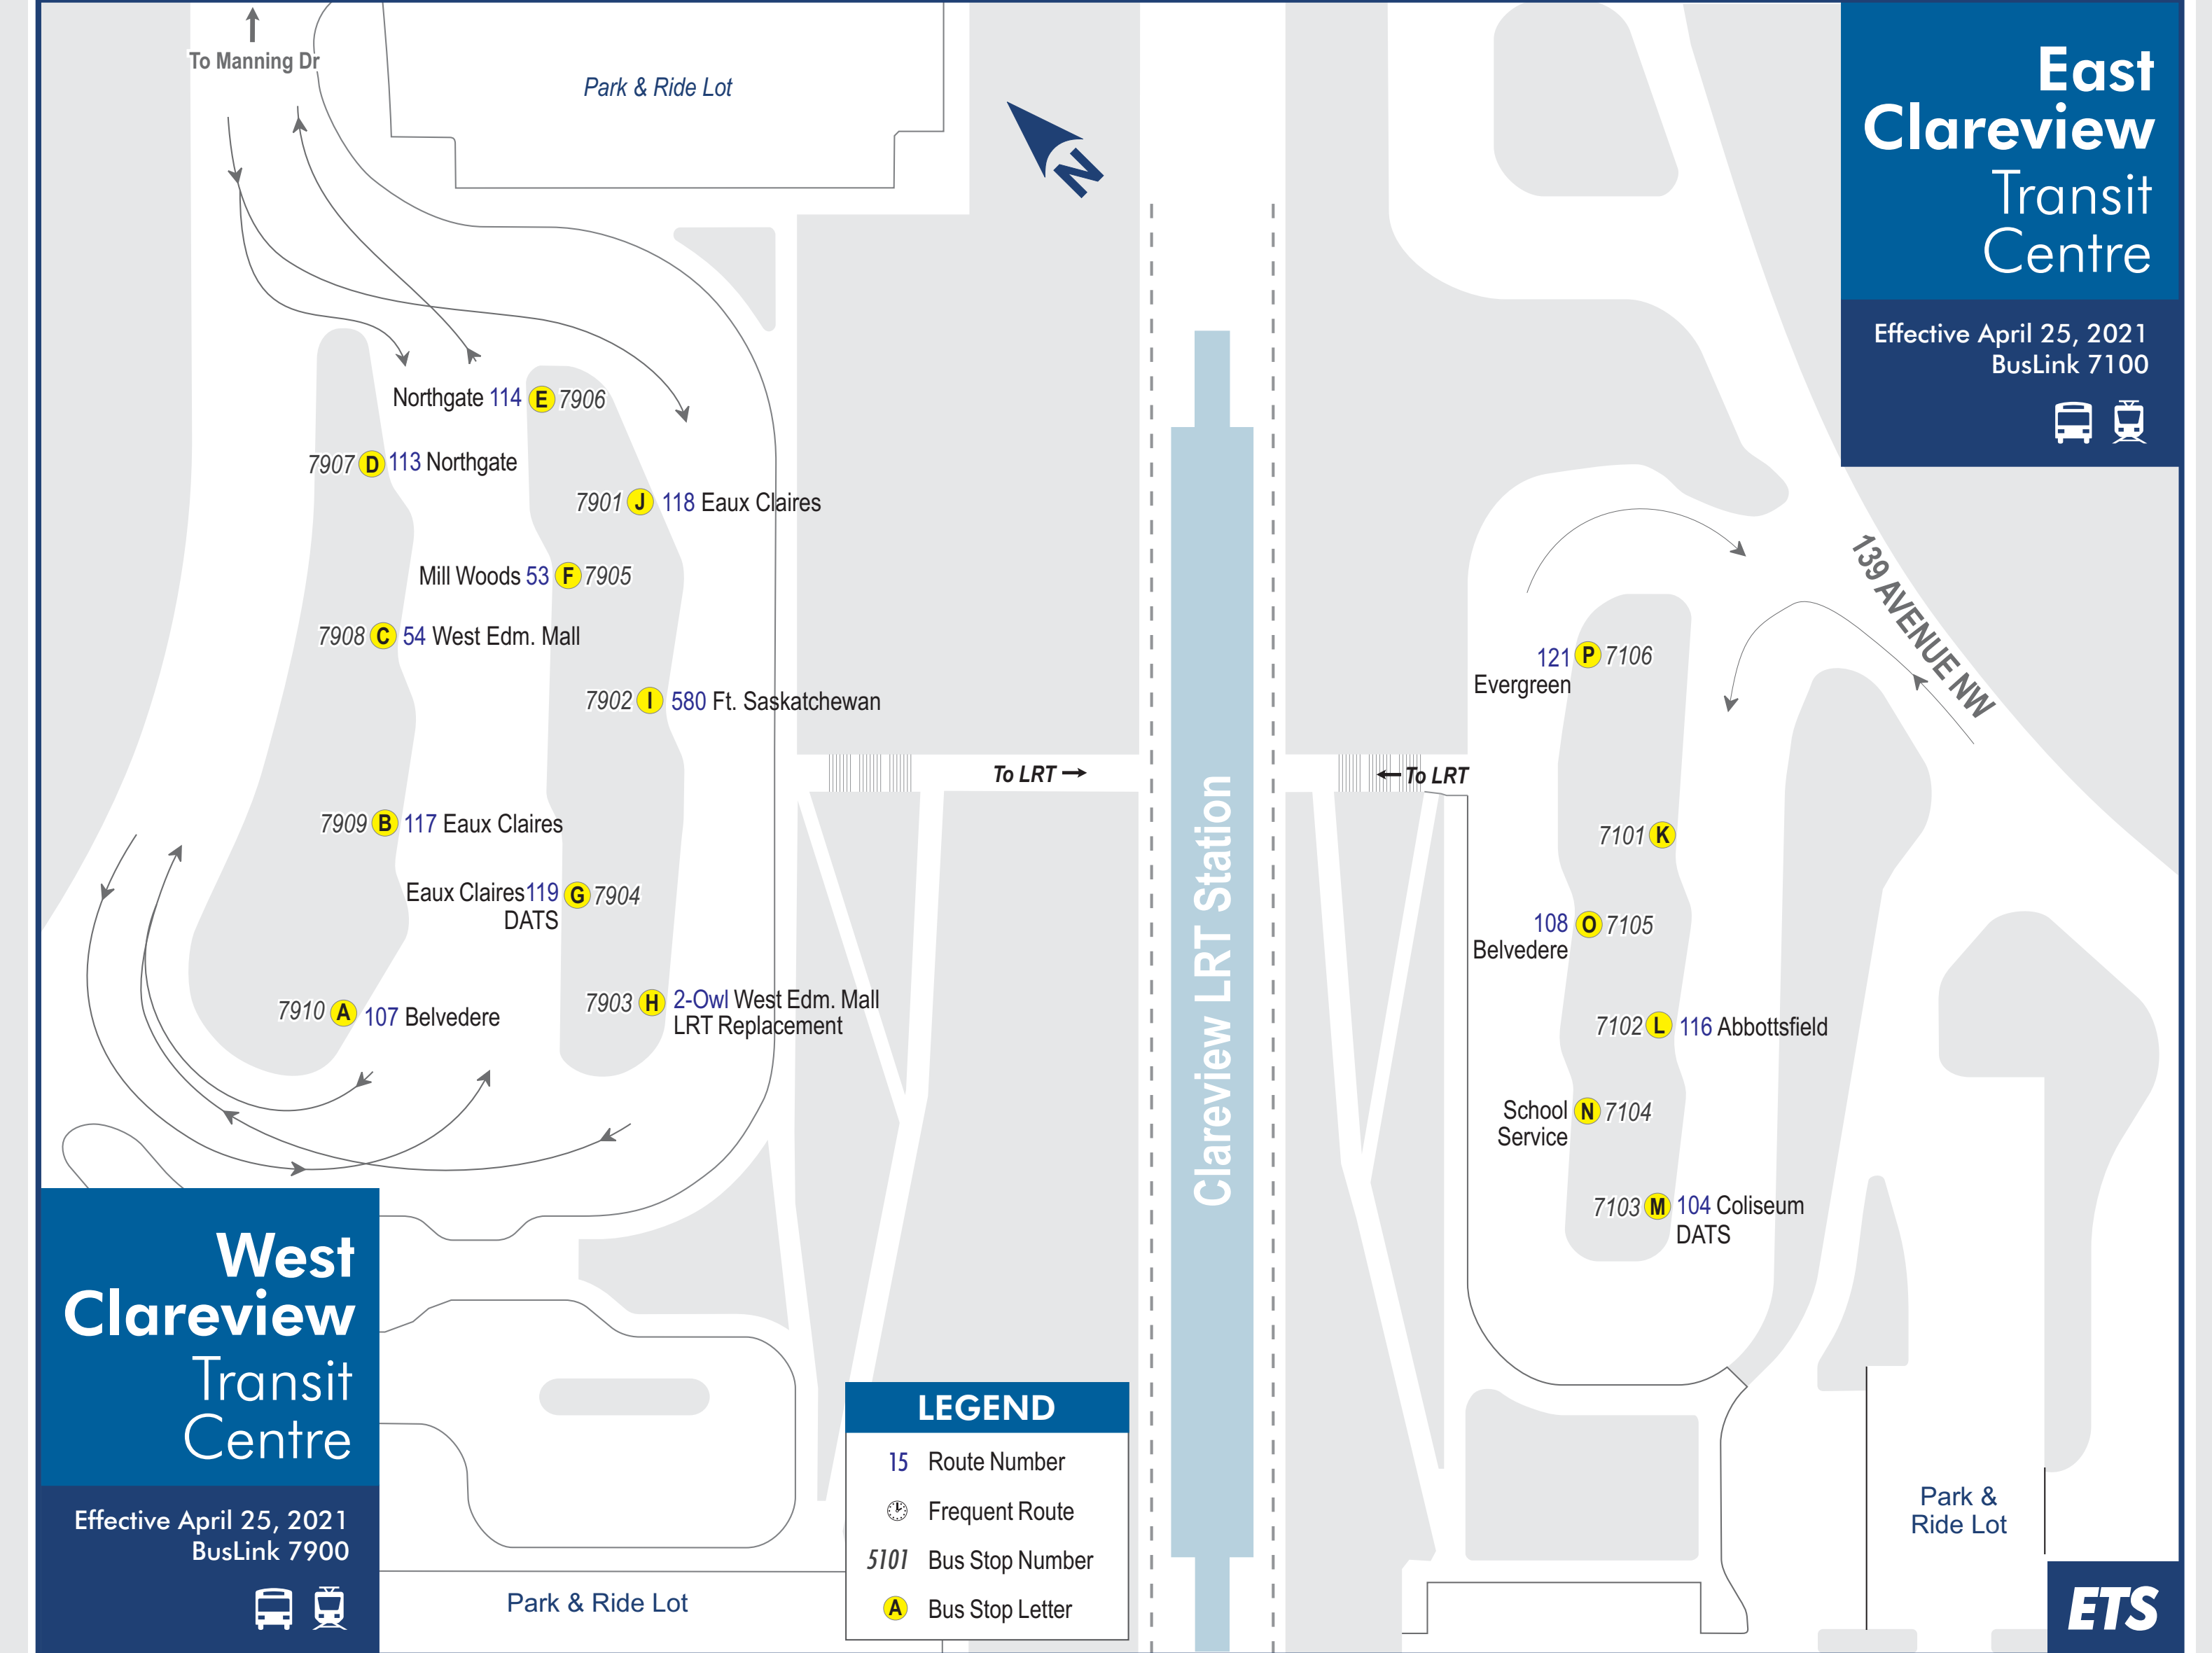

8:53  
9:13  
9:33  
9:53  
10:13  
10:33  
10:53  
11:13  
11:33  
11:53  
12:13  
12:33  
12:53  
1:13  
1:33  
1:53  
2:13  
2:33  
2:53  
3:13  
3:33  
3:53  
4:13  
4:33  
4:53  
5:13  
5:33  
5:53  
6:13  
6:33  
6:53  
7:13  
7:33  
7:53  
8:13  
8:33  
8:53  
9:13  
9:33  
9:53  
10:13  
10:33  
10:53  
11:13  
11:33  
11:53

#### SUNDAY

5:13  
5:33  
5:53  
6:13  
6:33  
6:53  
7:13  
7:33  
7:53  
8:13  
8:33  
8:53  
9:13  
9:33  
9:53  
10:13  
10:33  
10:53  
11:13  
11:33  
11:53  
12:13  
12:33  
12:53

**East Clareview Transit Centre**  
Effective April 25, 2021  
BusLink 7100

**West Clareview Transit Centre**  
Effective April 25, 2021  
BusLink 7900

**LEGEND**  
15 Route Number  
Frequent Route  
5101 Bus Stop Number  
A Bus Stop Letter