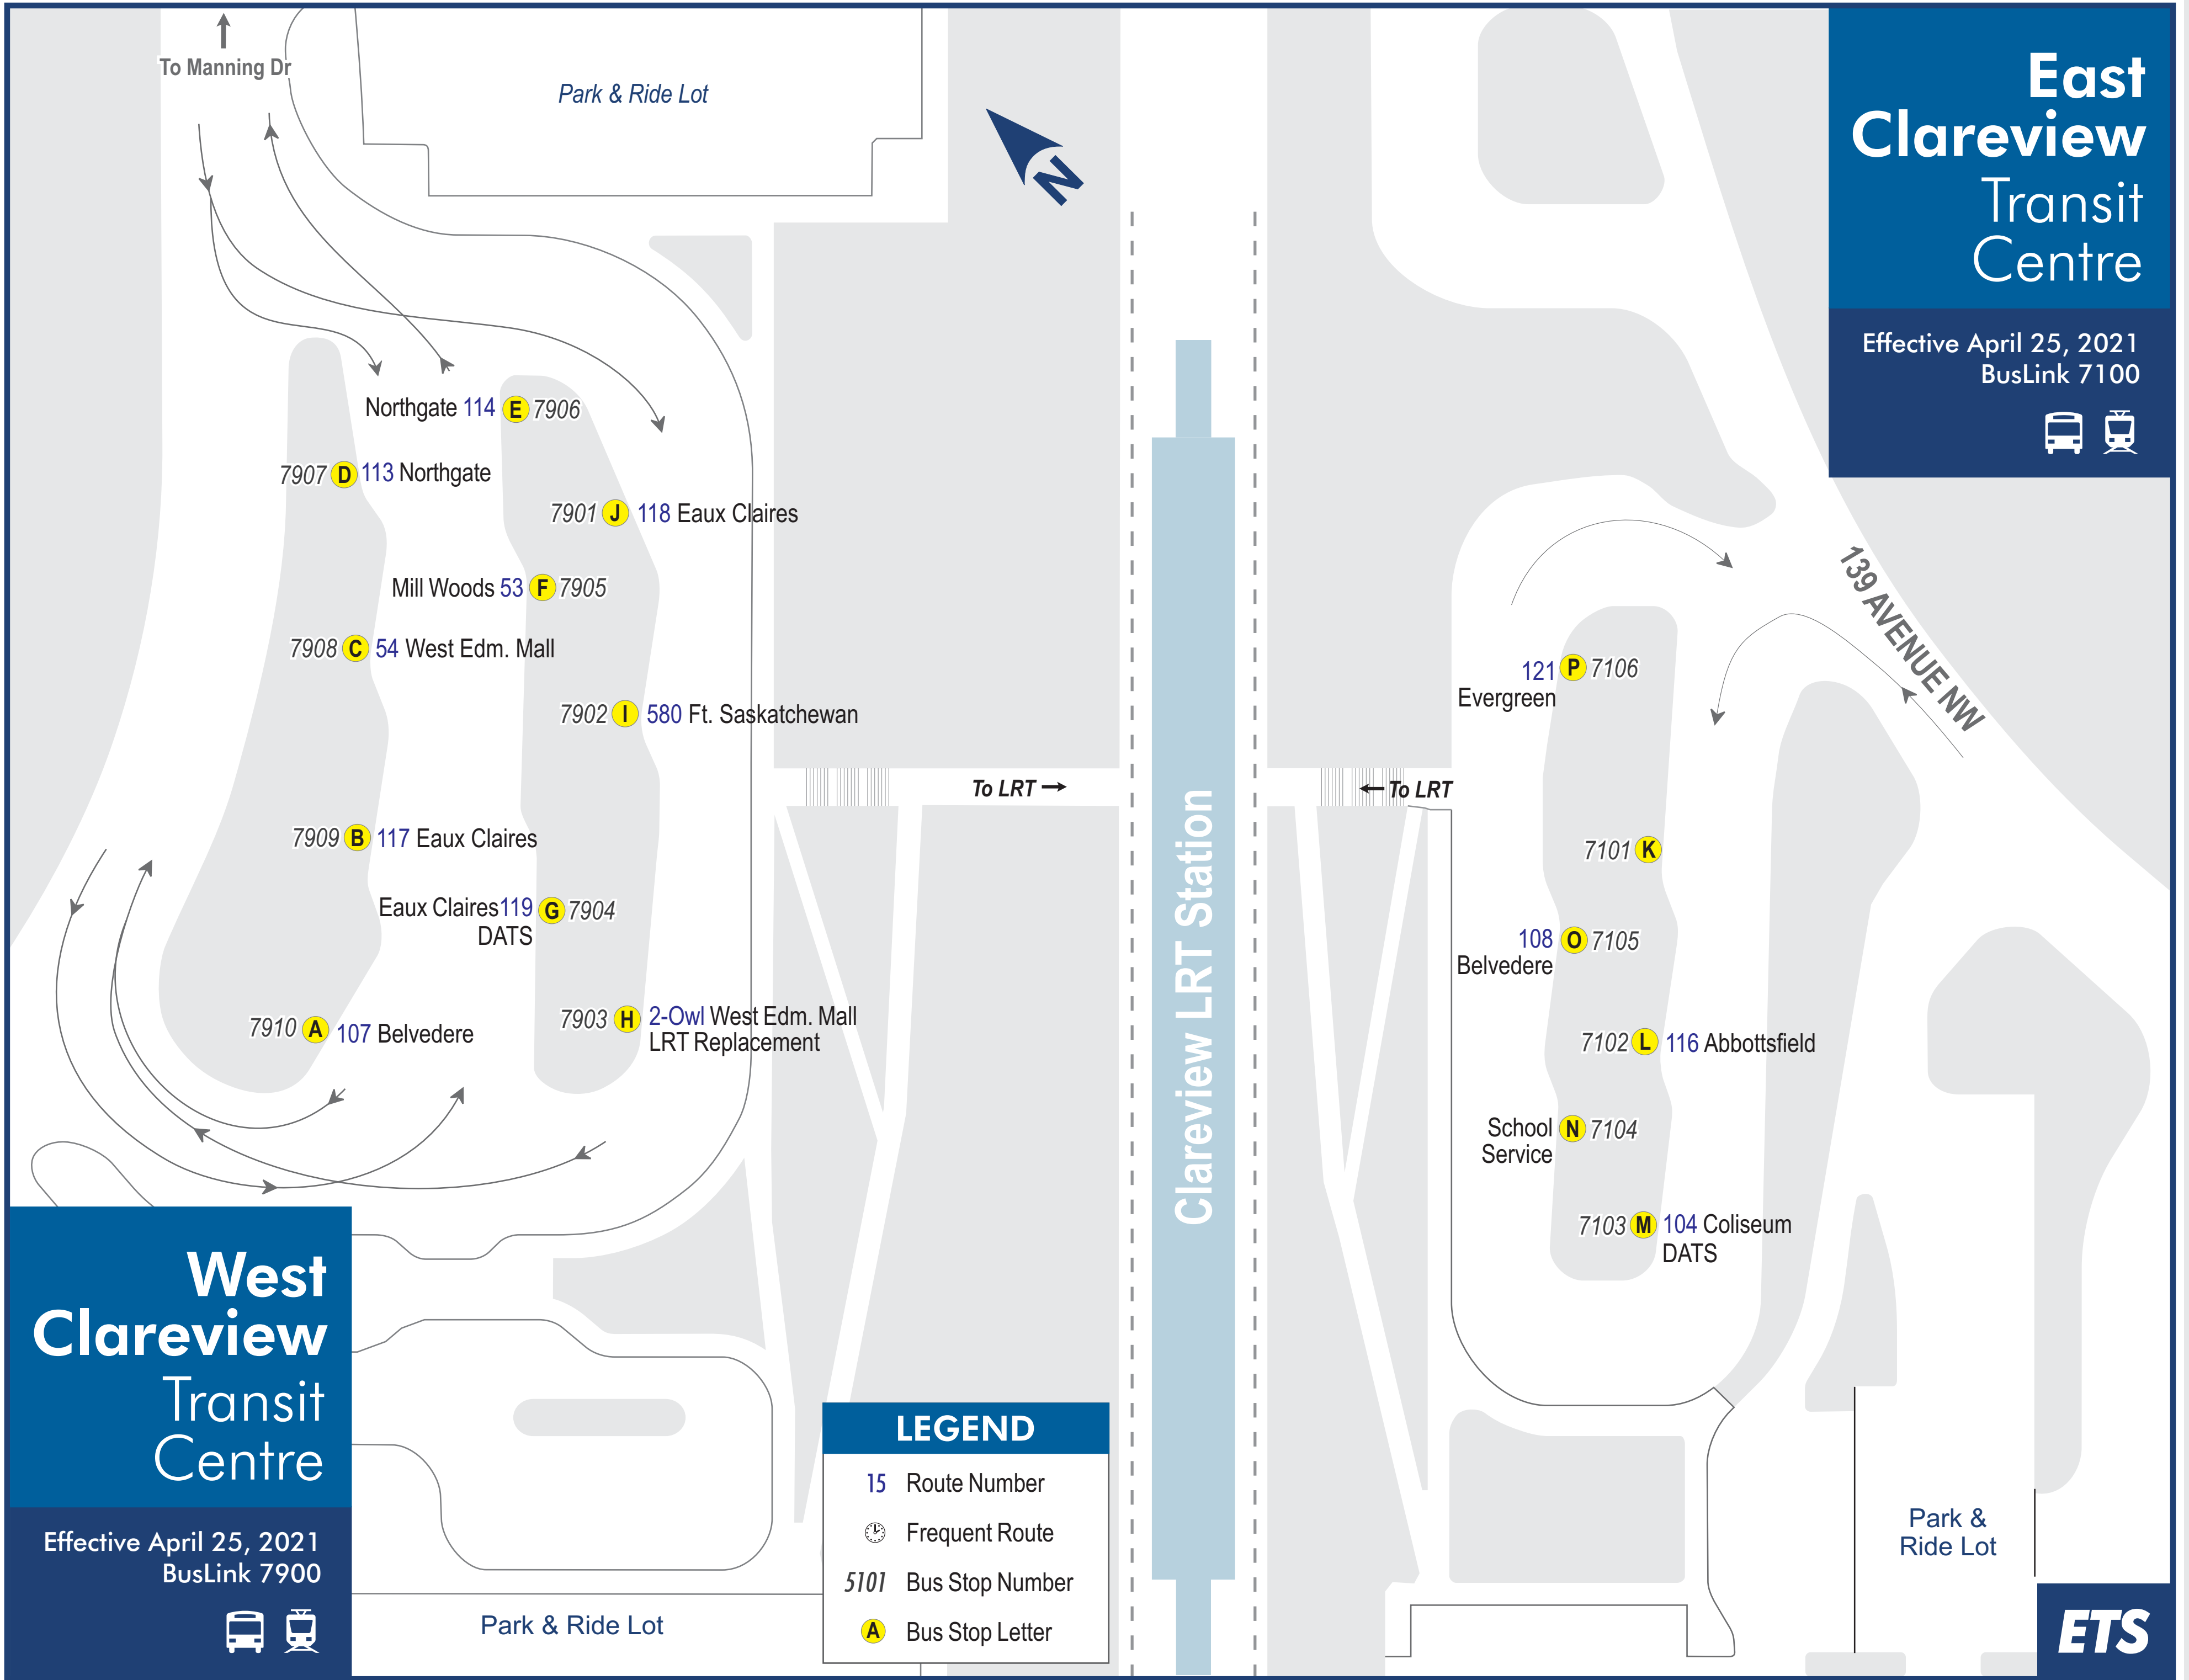

East Clareview Transit Centre

Effective April 25, 2021
BusLink 7100