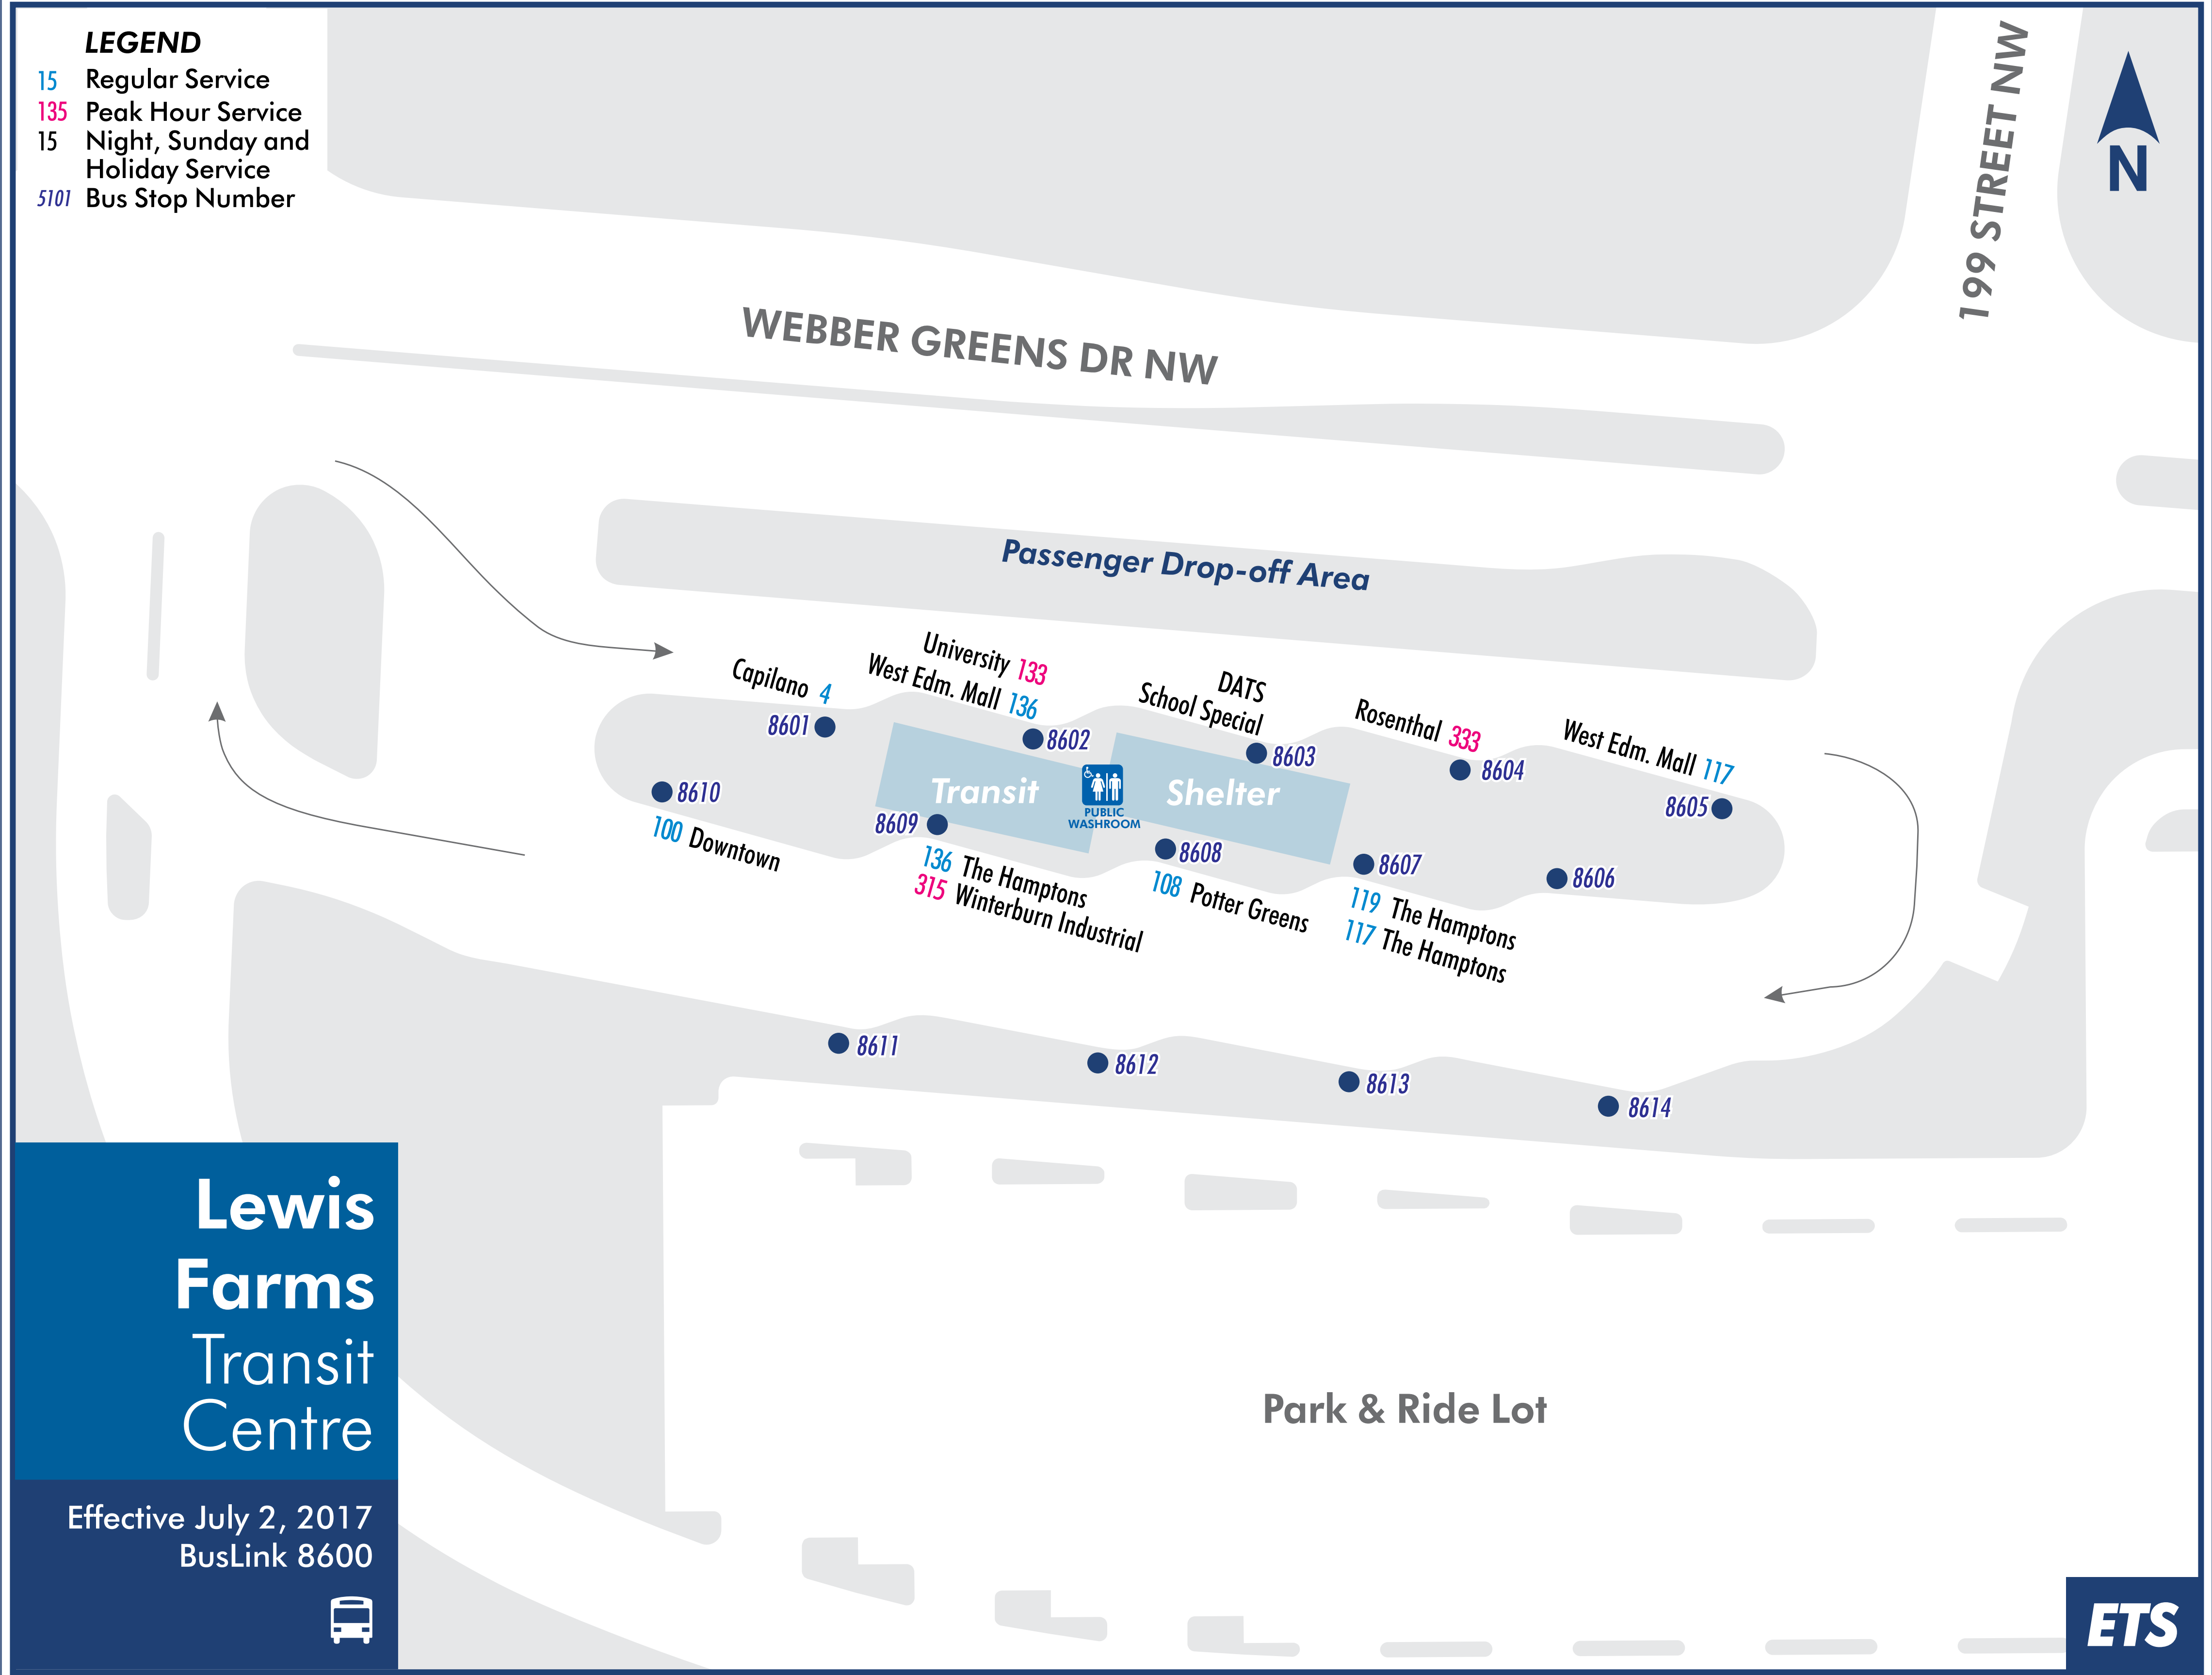

SATURDAY DEPARTURE TIME

SATURDAY DEPARTURE TIME

SUNDAY DEPARTURE TIME

09:52
10:22
10:52
11:22
11:52
12:22
12:52
01:22
01:52
02:22
02:52
03:22
03:52
04:22
04:52
05:22
05:52
06:22

SATURDAY DEPARTURE TIME

09:25
09:55
10:25
10:55
11:25
11:55

ROUTE 119

TO THE HAMPTONS
BUS STOP: 8607 WB

WEEKDAY DEPARTURE TIME

06:45
07:15
07:45
08:15
08:45
09:05
09:35
10:05
10:35
11:05
11:35
12:05
12:35
01:05
01:35
02:05
02:35
03:05
03:17
03:32
03:47
04:02
04:17
04:32
04:47
05:02
05:17
05:35
06:05

ROUTE 136

TO THE HAMPTONS
BUS STOP: 8609 WB

WEEKDAY DEPARTURE TIME

06:36
07:06
07:36
08:06
08:36
09:06
09:36
10:06
10:36
11:06
11:36

SATURDAY DEPARTURE TIME

05:36
06:06
06:36
07:06
07:36
08:06
08:36
09:06
09:36
10:06
10:36
11:06
11:36
12:06
12:36
01:06
01:36
02:06
02:36
03:06
03:36
04:06
04:36
05:06
05:36
06:06
06:36
07:06
07:36
08:06
08:36
09:06
09:36
10:06
10:36
11:06
11:36

ROUTE 136

TO WEST EDM. MALL
BUS STOP: 8602 EB

WEEKDAY DEPARTURE TIME

07:02
07:32
08:02
08:32
09:02
09:32
10:02
10:32
11:02
11:32
12:02
12:32

SUNDAY DEPARTURE TIME

SUNDAY DEPARTURE TIME

ROUTE 315

TO WINTERBURN INDUSTRIAL
BUS STOP: 8609 WB

WEEKDAY DEPARTURE TIME

05:25
05:55
06:25
06:55
07:25
07:55

SATURDAY DEPARTURE TIME

02:50
03:20
03:47
03:50
04:17
04:20
04:47
04:50
05:17
05:20
05:50
06:20

ROUTE 333

TO ROSENTHAL
BUS STOP: 8604 EB

WEEKDAY DEPARTURE TIME

06:10
06:40
07:10
07:40
08:10
08:40
09:10

SATURDAY DEPARTURE TIME

03:35
04:05
04:35
05:05
05:35
06:05
06:35

Bold text represents PM times
Some trips do not stop at the last location for the route.
Double check destination on buses before boarding.