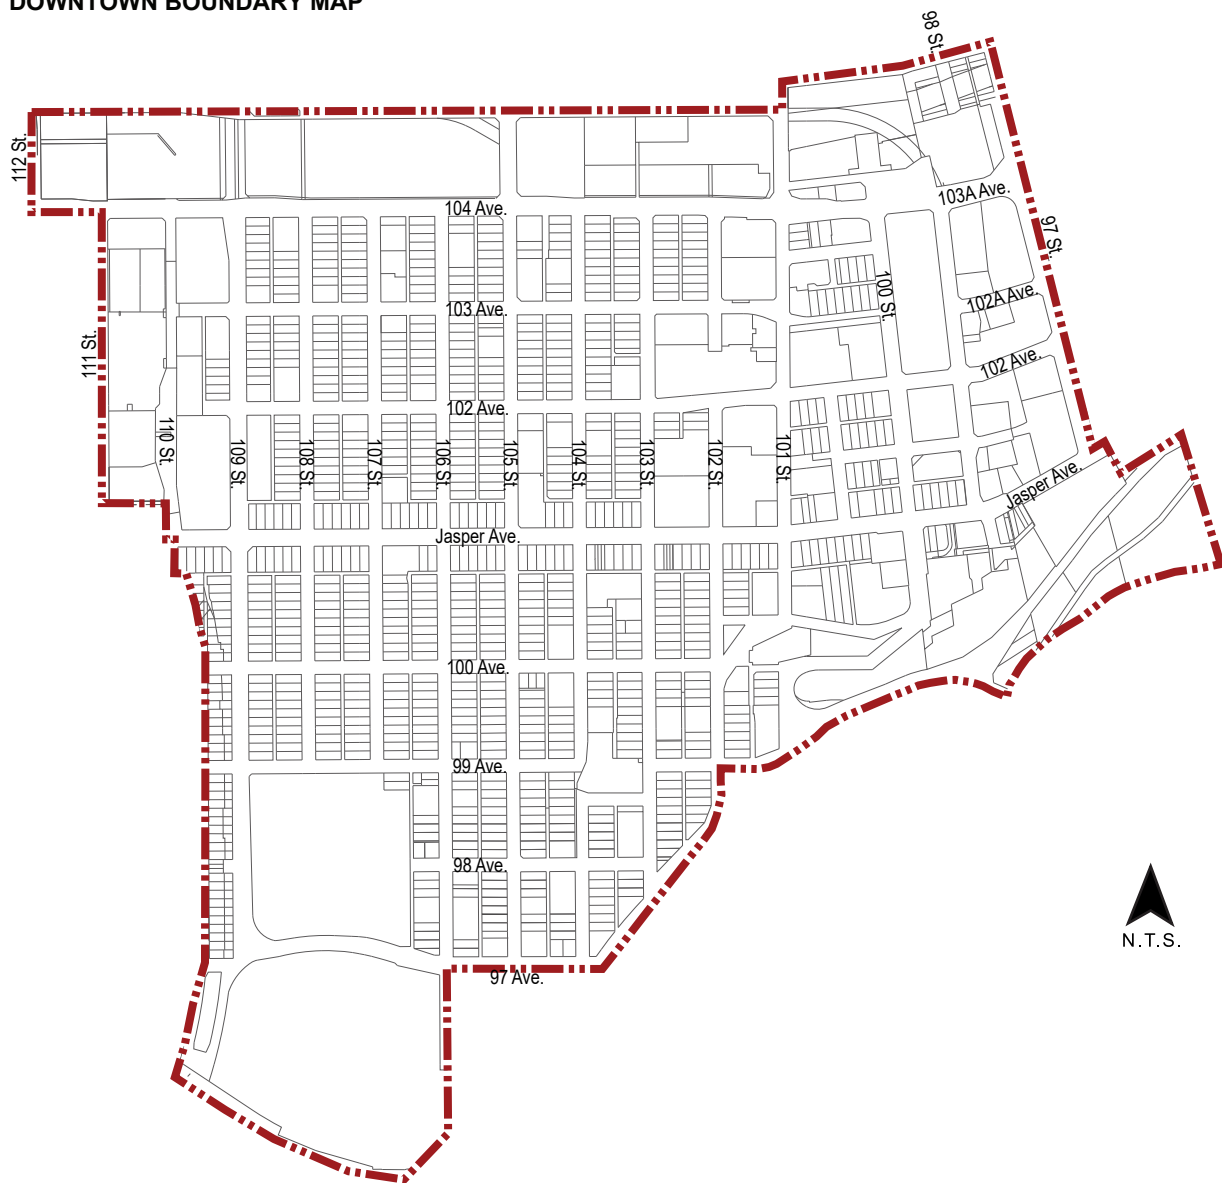

Special Area, Downtown

Appendix 1 to Section 910 of Bylaw 12800 as amended by Bylaw 15202 and subsequent appropriate Bylaws.
(amended for Charter Bylaw 19730 on July 6, 2021)

DOWNTOWN BOUNDARY MAP

Legend

 Special Area Downtown Boundary