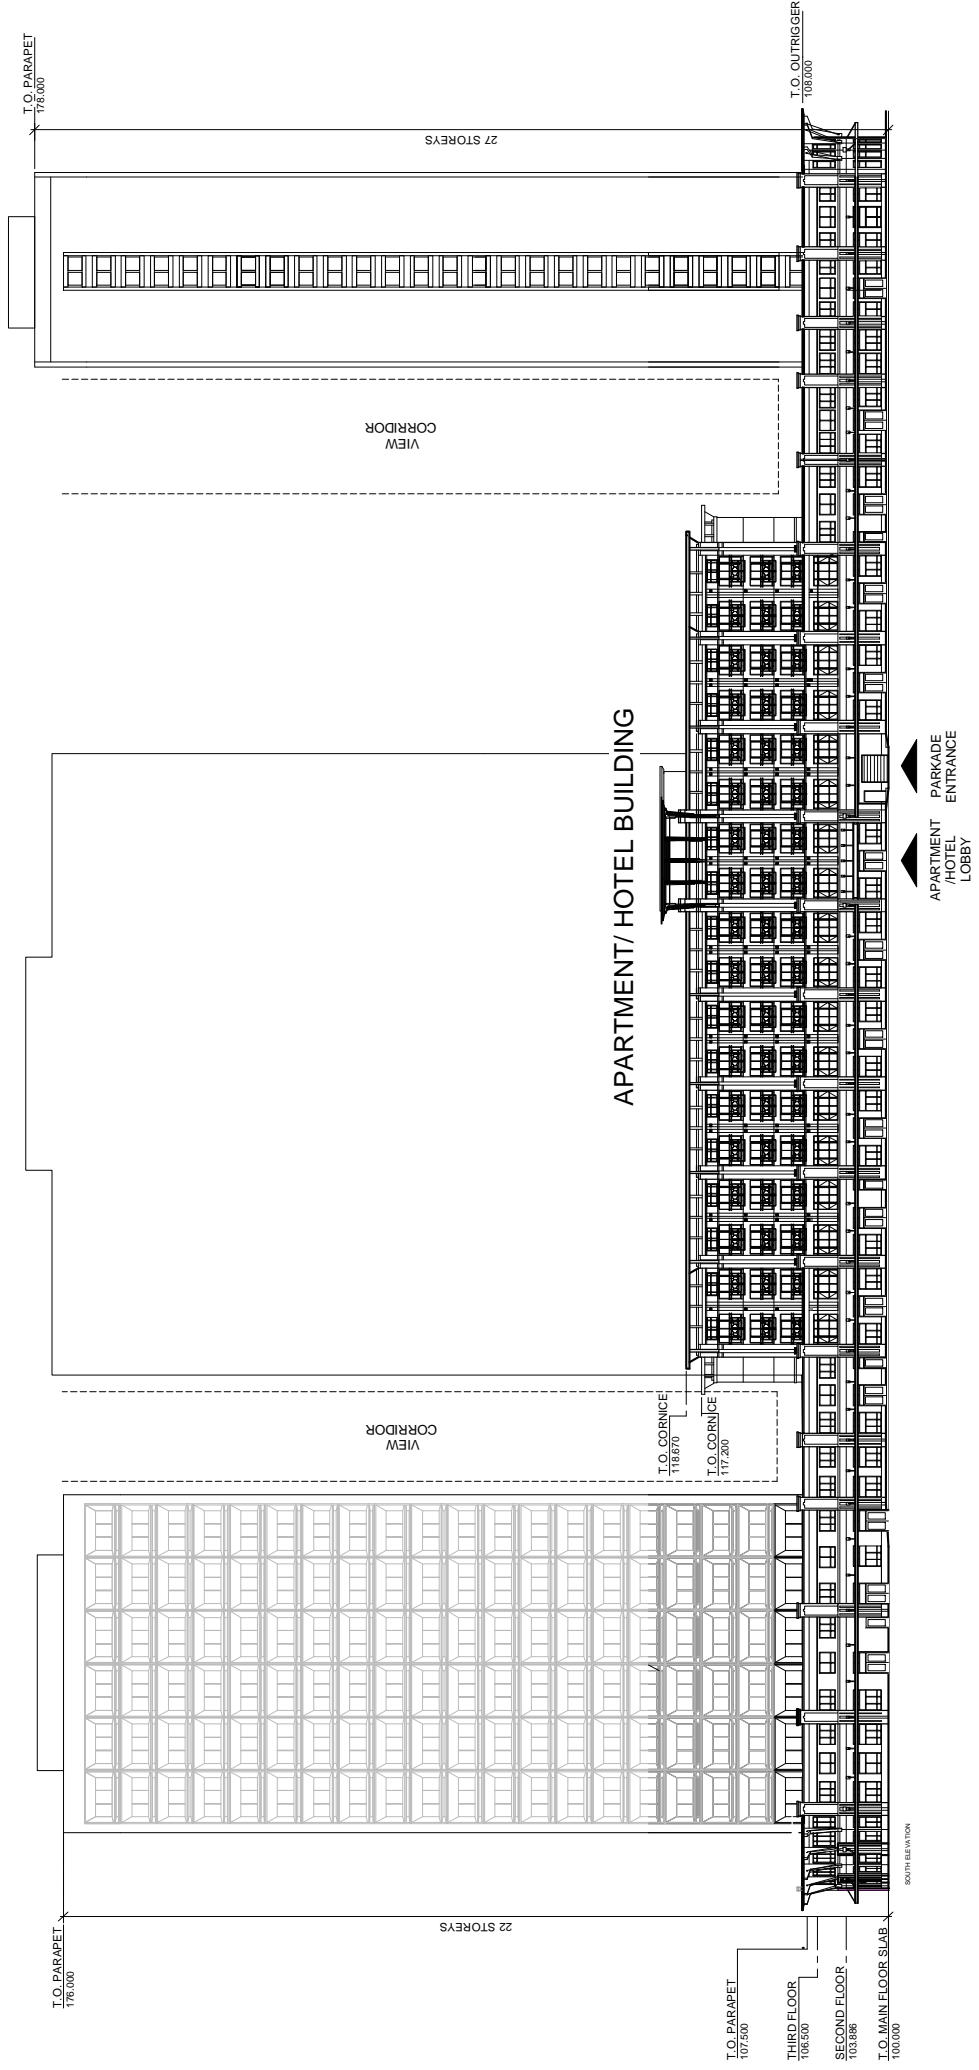

APPENDIX I - SITE PLAN

COLLEGE PLAZA

OFFICE TOWER

APARTMENT TOWER 1

APARTMENT TOWER 2

APPENDIX II - NORTH ELEVATION, 83 AVENUE

COLLEGE PLAZA

OFFICE TOWER

APARTMENT TOWER 1

APARTMENT TOWER 2

APPENDIX III - SOUTH ELEVATION, 82 AVENUE

COLLEGE PLAZA

APARTMENT TOWER 2

APARTMENT TOWER 1

OFFICE TOWER

APPENDIX V - WEST ELEVATION, 112 STREET

COLLEGE PLAZA

Edmonton, AB

PN: 7082