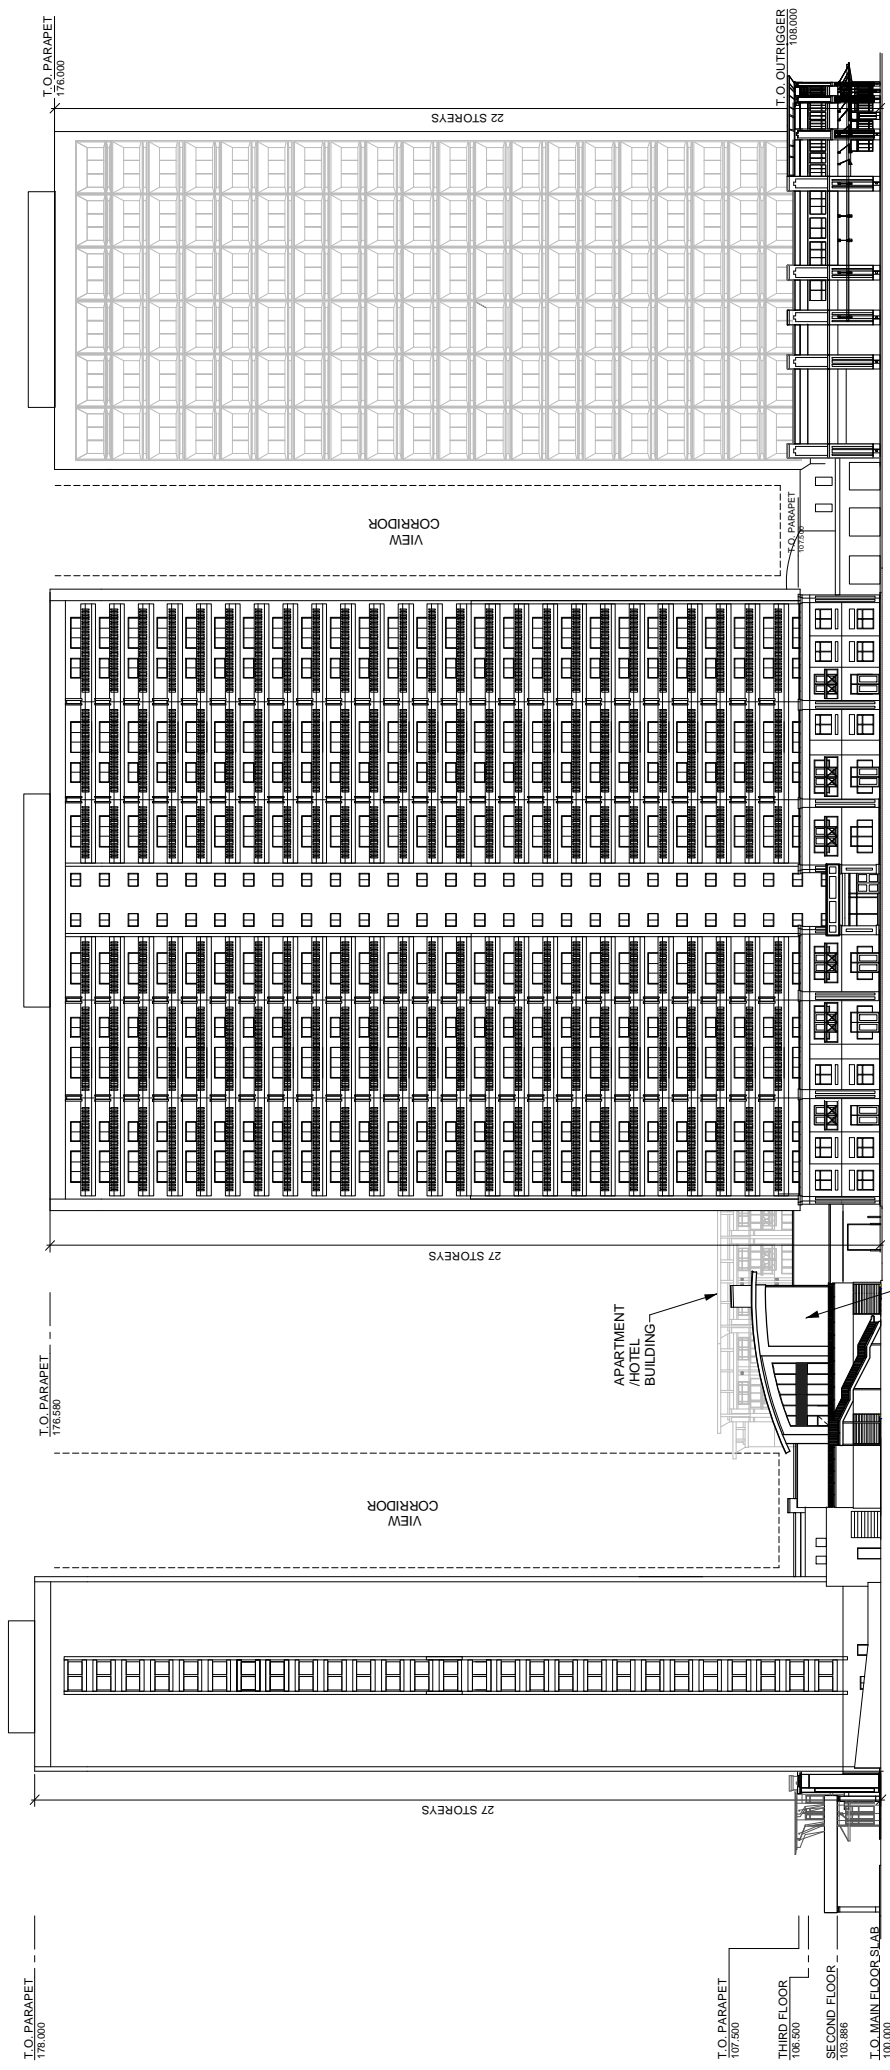

APPENDIX I - SITE PLAN

COLLEGE PLAZA

OFFICE TOWER

APARTMENT TOWER 1

APARTMENT TOWER 2

APPENDIX II - NORTH ELEVATION, 83 AVENUE

COLLEGE PLAZA

OFFICE TOWER

APARTMENT TOWER 1

APARTMENT TOWER 2

APPENDIX III - SOUTH ELEVATION, 82 AVENUE

COLLEGE PLAZA

APARTMENT TOWER 2

APARTMENT TOWER 1

OFFICE TOWER

APPENDIX V - WEST ELEVATION, 112 STREET

COLLEGE PLAZA

Edmonton, AB

PN: 7082