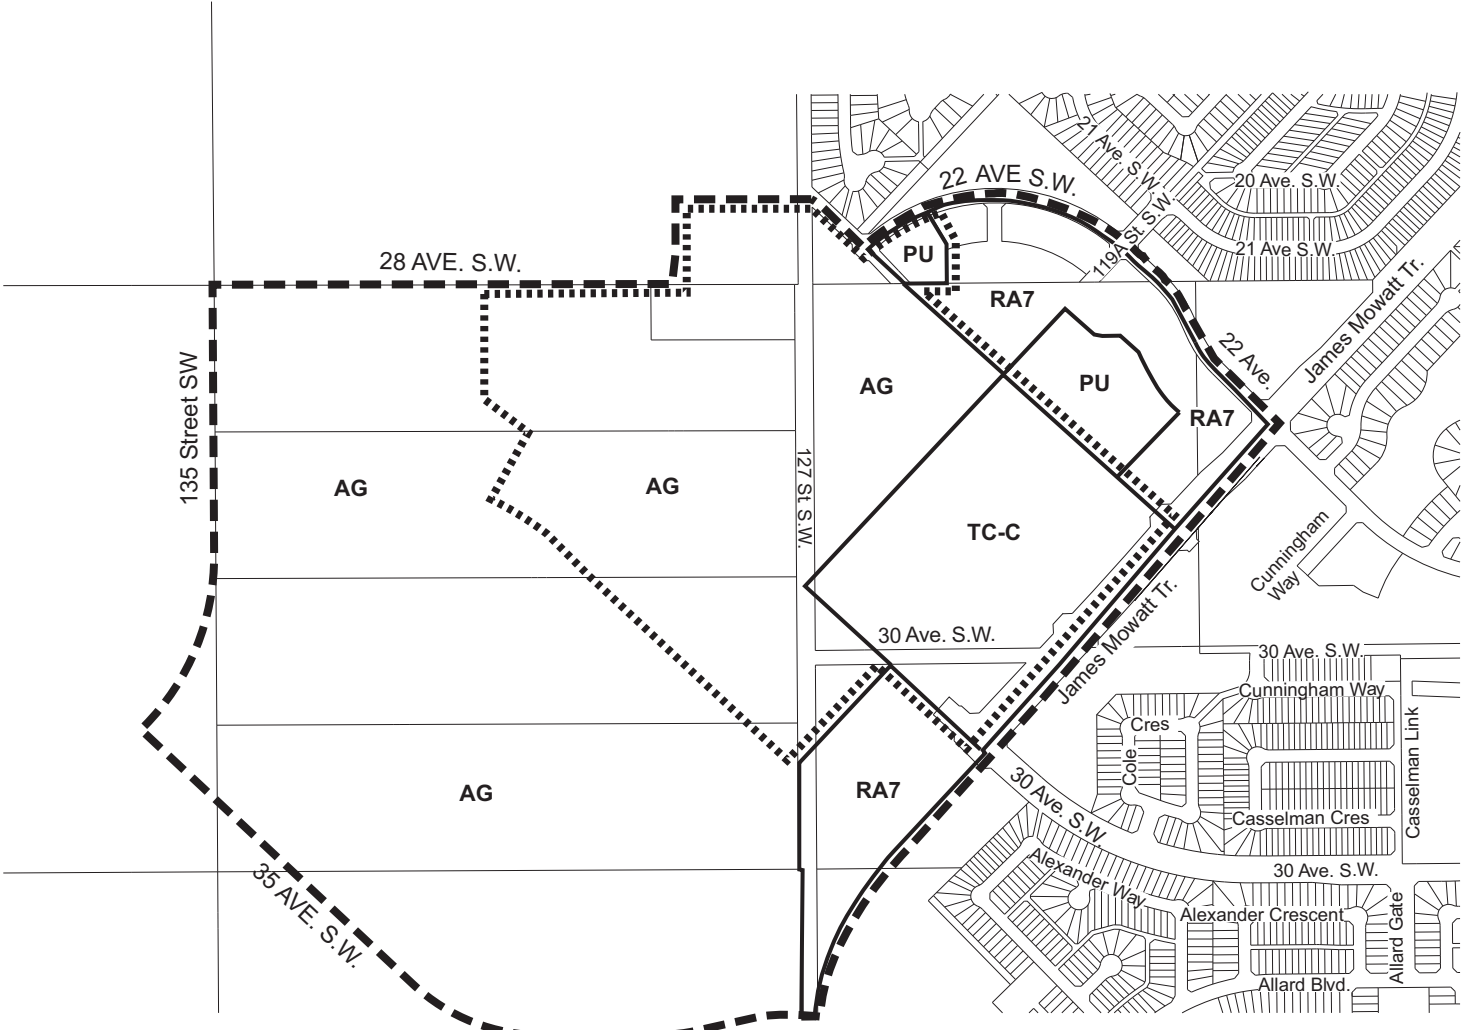

Special Area, Heritage Valley Town Centre

Appendix I to Section 990 of Bylaw 12800

-  Special Area Boundary
-  Heritage Valley Town Centre NASP Boundary